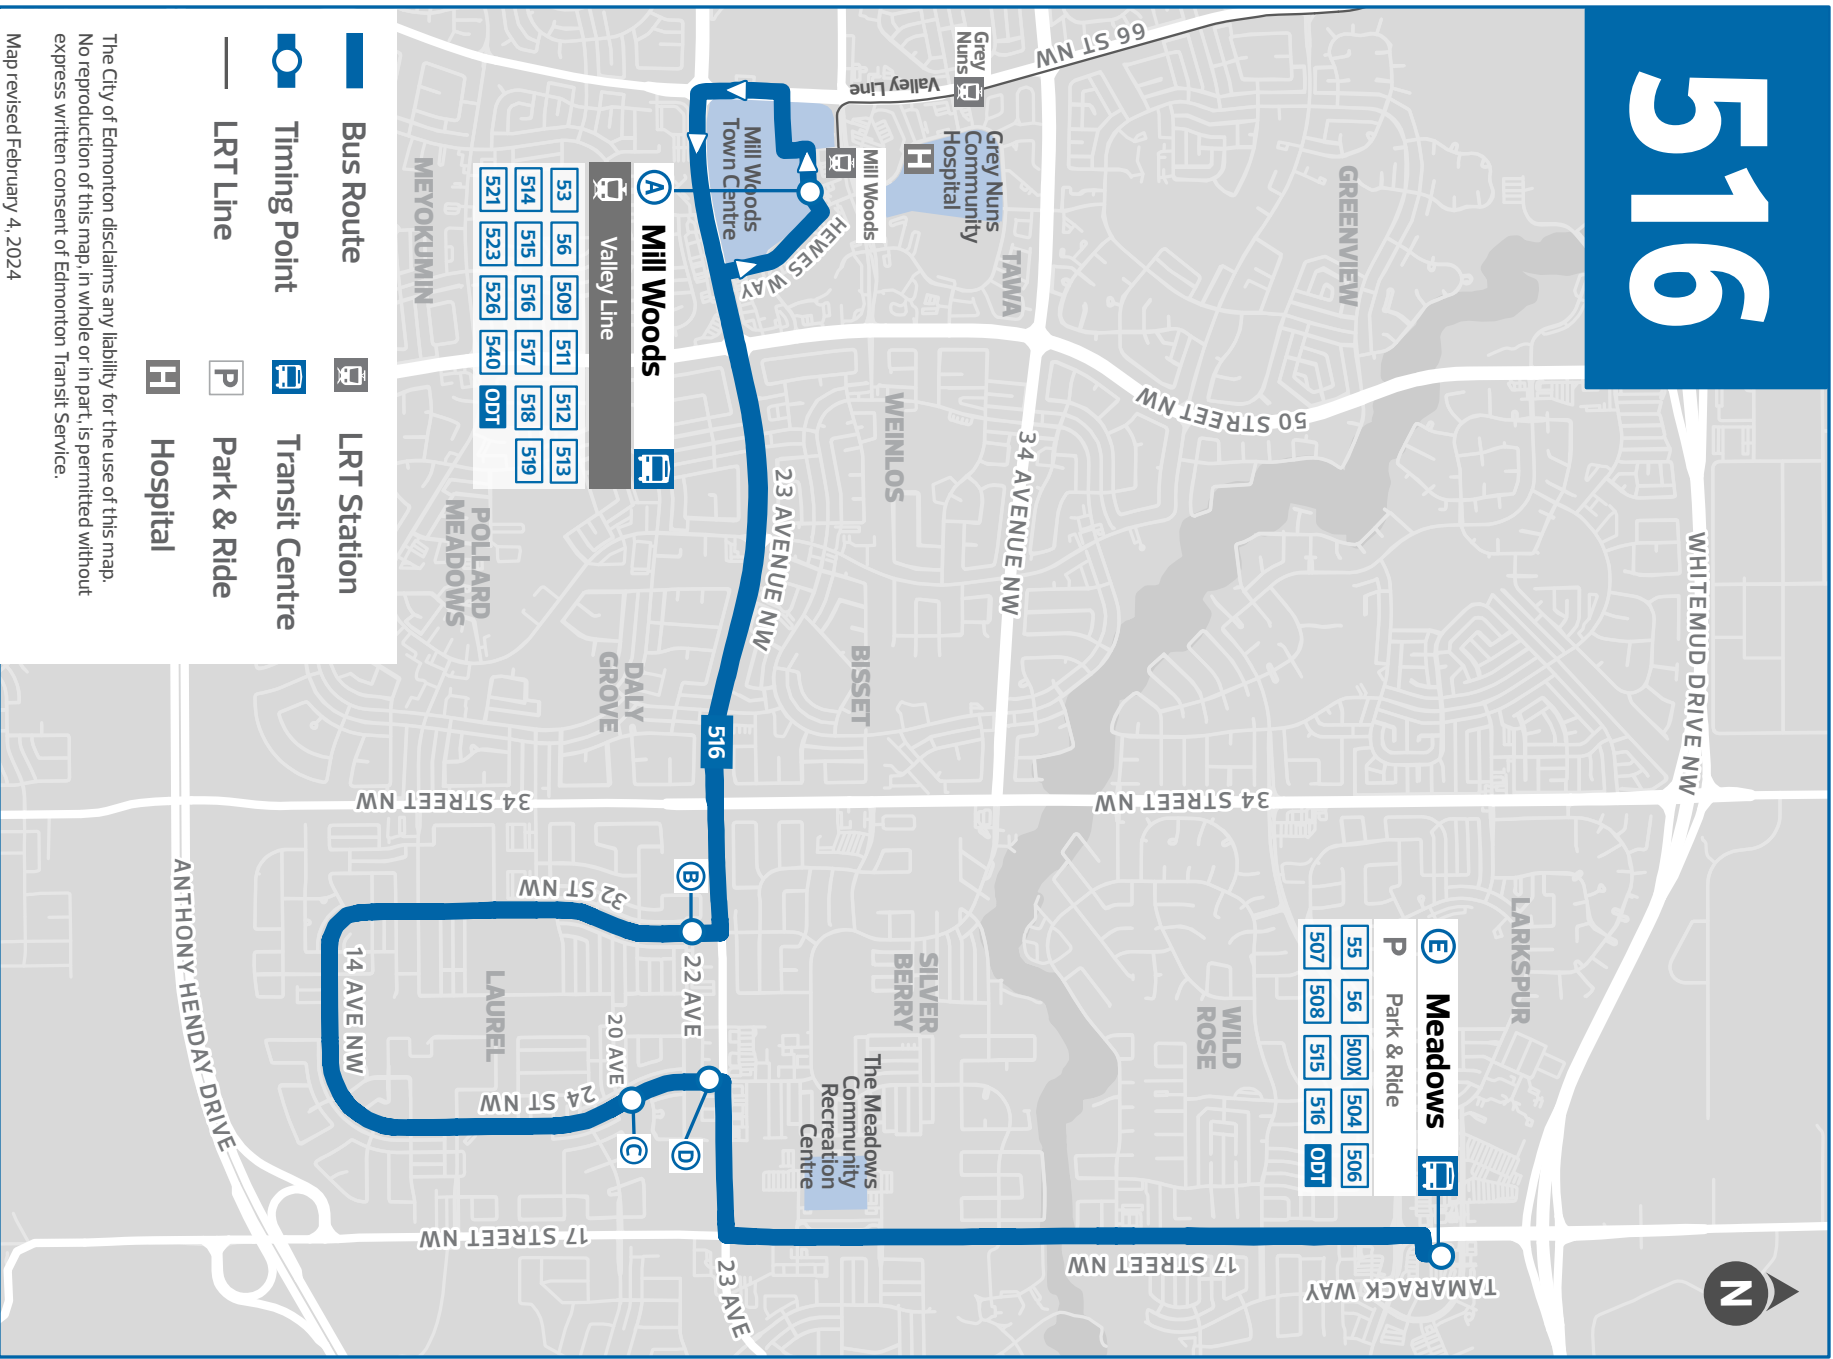

To book your ride:

- + Download the Edmonton On Demand Transit app
- + Visit edmonton.ca/OnDemandTransit
- + Call 780-496-2400

For more information, visit edmonton.ca/OnDemandTransit

INFORMATION

516

MILL WOODS
LAUREL
MEADOWS

Revised: February 4, 2024

Edmonton
Transit
Service

Edmonton

516

The City of Edmonton disclaims any liability for the use of this map. No reproduction of this map, in whole or in part, is permitted without express written consent of Edmonton Transit Service.

Map revised February 4, 2024