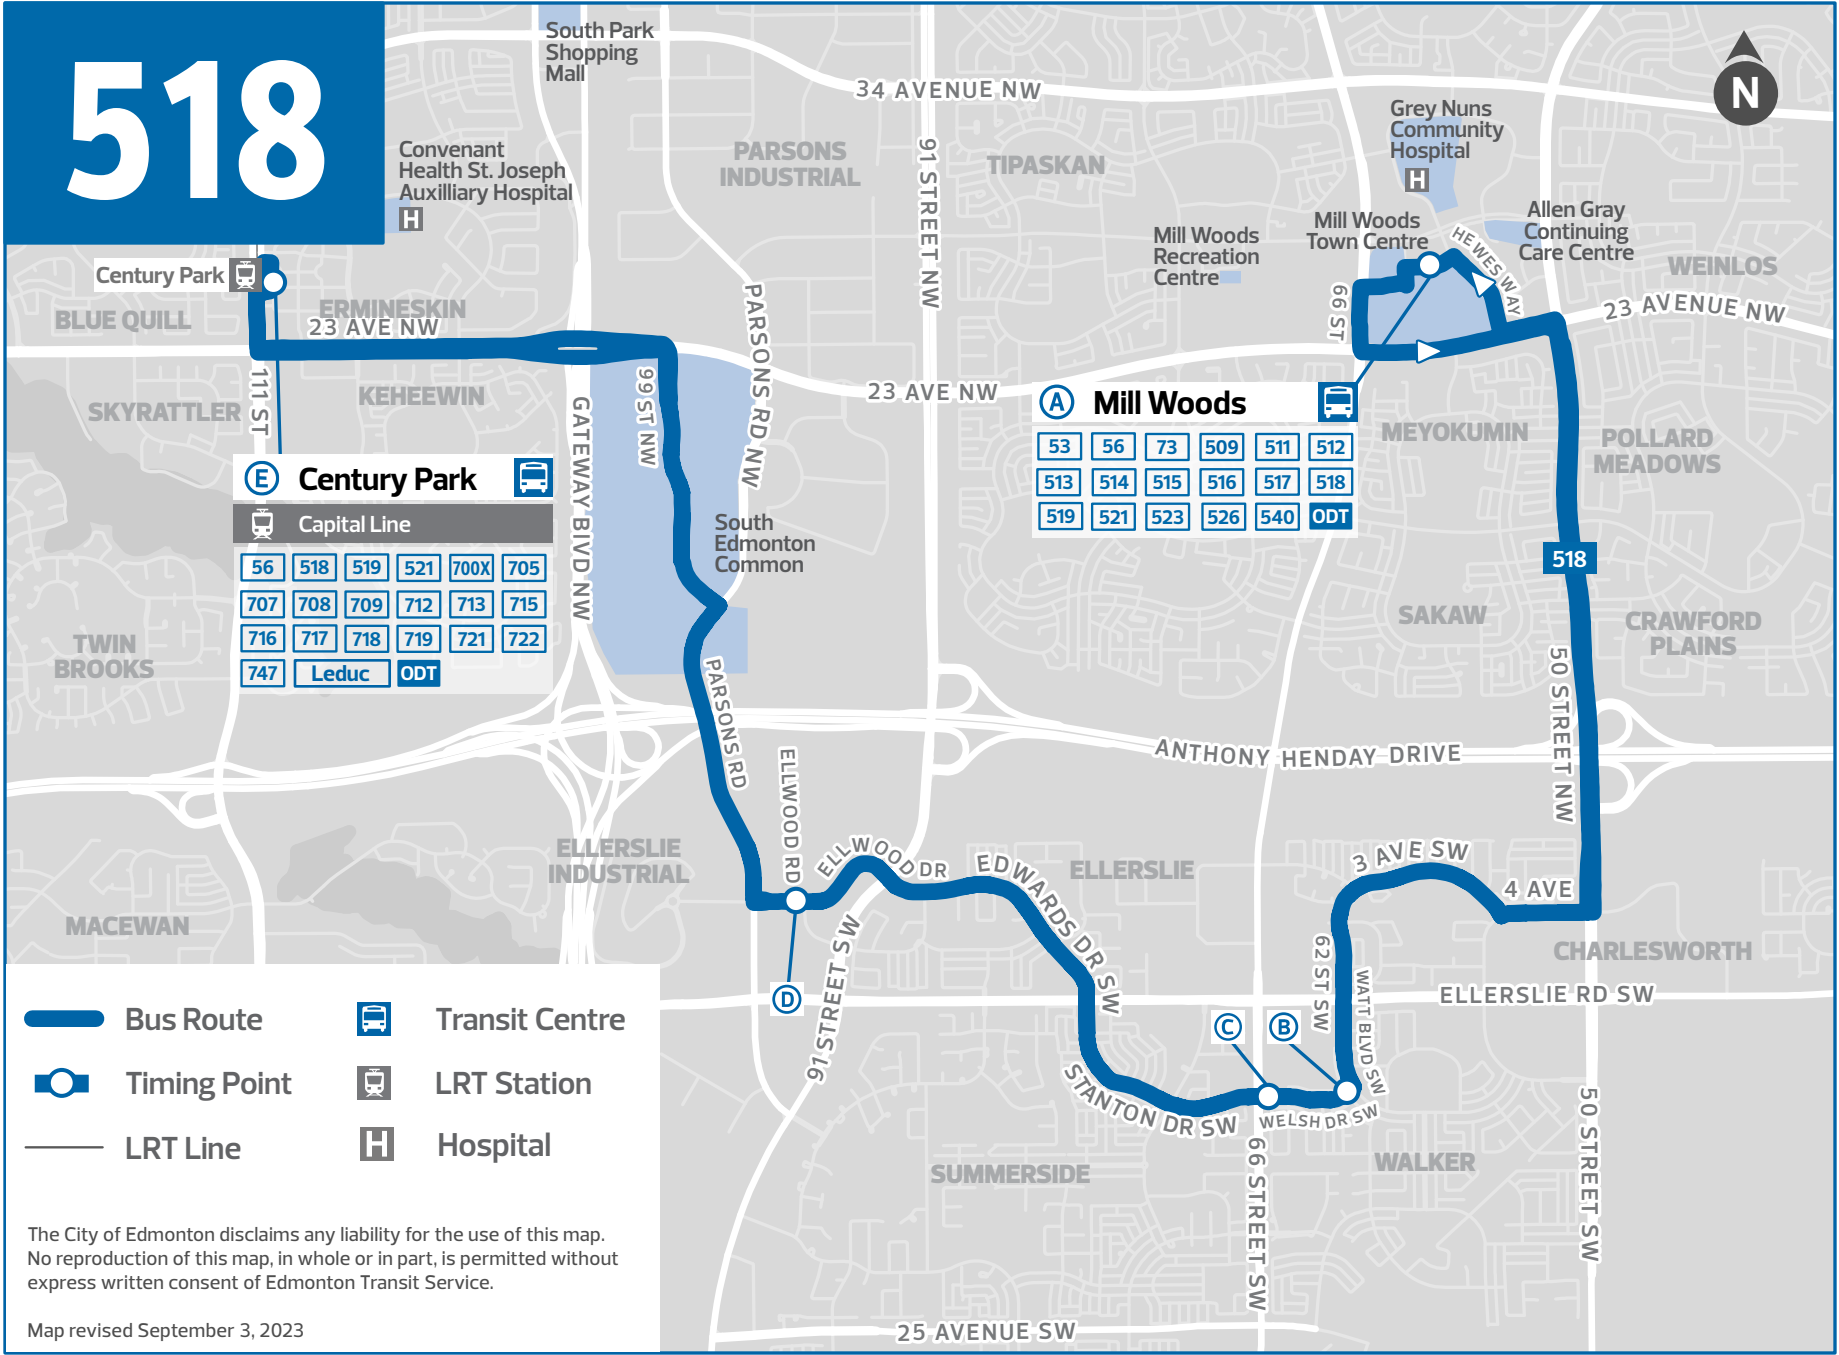

518

(E) Century Park

Capital Line

56	518	519	521	700X	705
707	708	709	712	713	715
716	717	718	719	721	722
747	Leduc	ODT			

(A) Mill Woods

53	56	73	509	511	512
513	514	515	516	517	518
519	521	523	526	540	ODT

- Bus Route
- Timing Point
- LRT Line
- Transit Centre
- LRT Station
- Hospital

The City of Edmonton disclaims any liability for the use of this map. No reproduction of this map, in whole or in part, is permitted without express written consent of Edmonton Transit Service.

Map revised September 3, 2023