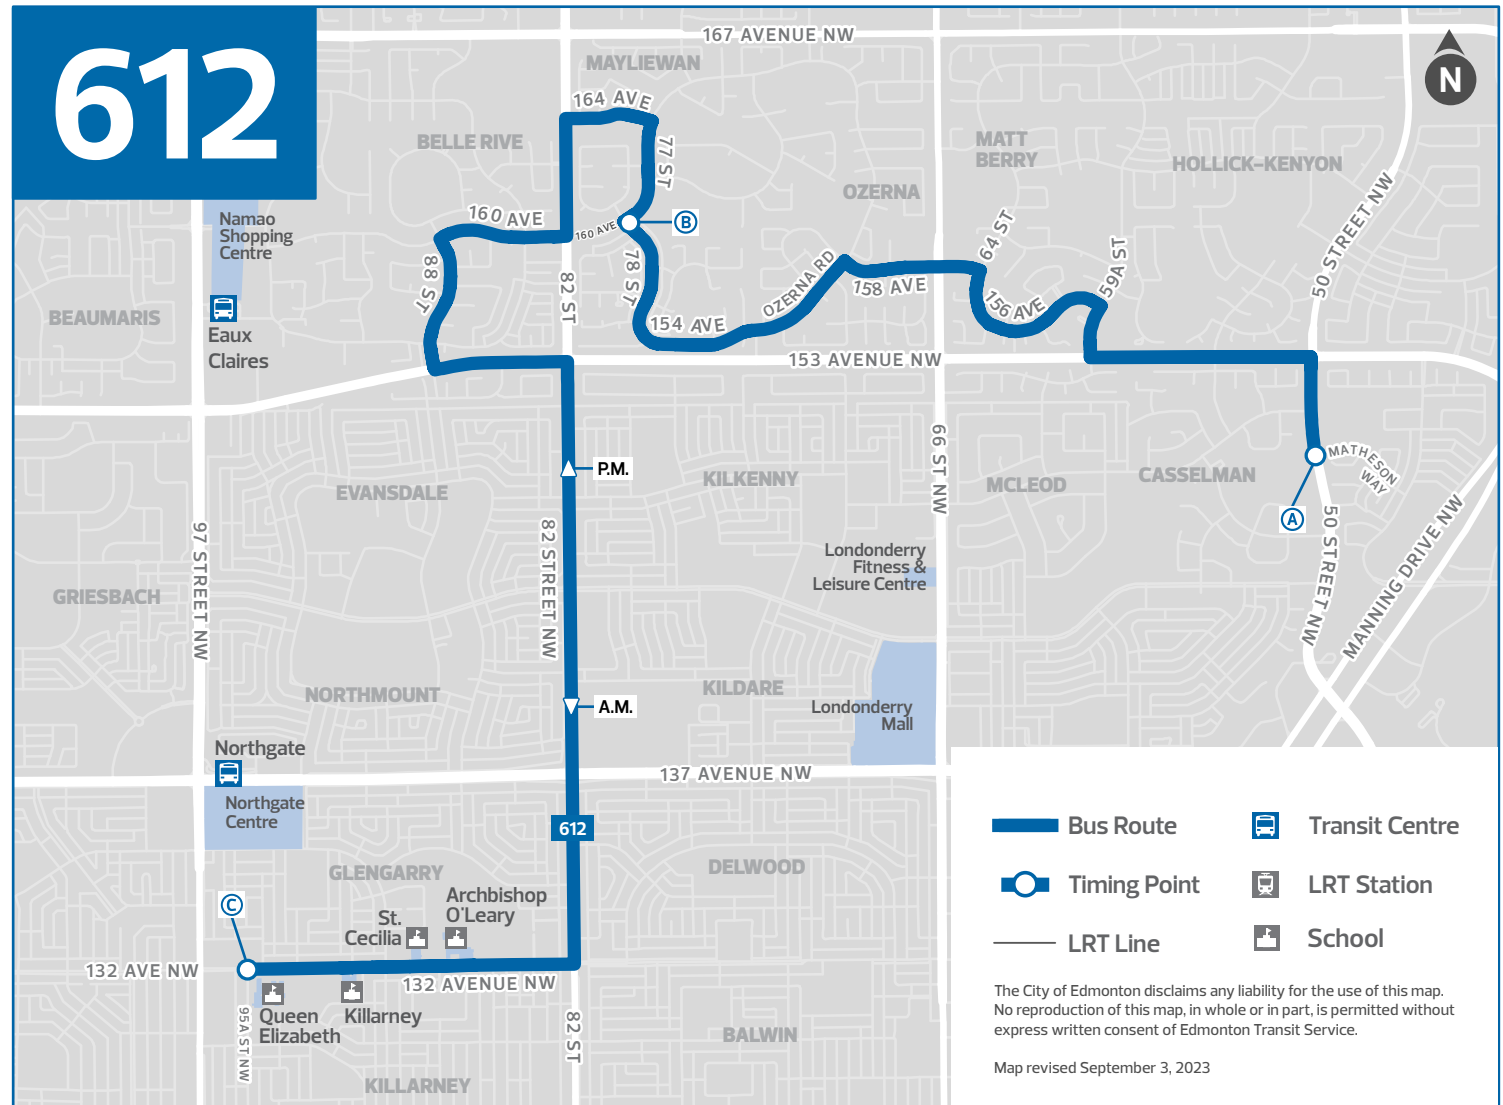

Edmonton  
Transit  
Service

Edmonton

612		MON TO FRI	
CASSELMAN TO KILLARNEY			
50 St & Matheson Way	78 St & 160 Ave	95 St & 132 Ave	TIMING POINTS
<b>A</b> → <b>B</b> → <b>C</b>			
7:28	7:40	8:00	
7:33	7:45	8:05	
8:11	8:23	8:43	

612		MON TO FRI	
KILLARNEY TO CASSELMAN			
95 St & 132 Ave	95 St & 132 Ave	78 St & 160 Ave	50 St & Matheson Way
<b>C</b> → <b>C</b> → <b>B</b> → <b>A</b>			
<b>12:12</b>	<b>12:15</b>	<b>12:35</b>	<b>12:49</b>
<b>3:12</b>	<b>3:15</b>	<b>3:35</b>	<b>3:49</b>

**Bold text** indicates p.m. time  
TC = Transit Centre

The City of Edmonton disclaims any liability for the use of this map. No reproduction of this map, in whole or in part, is permitted without express written consent of Edmonton Transit Service.

Map revised September 3, 2023