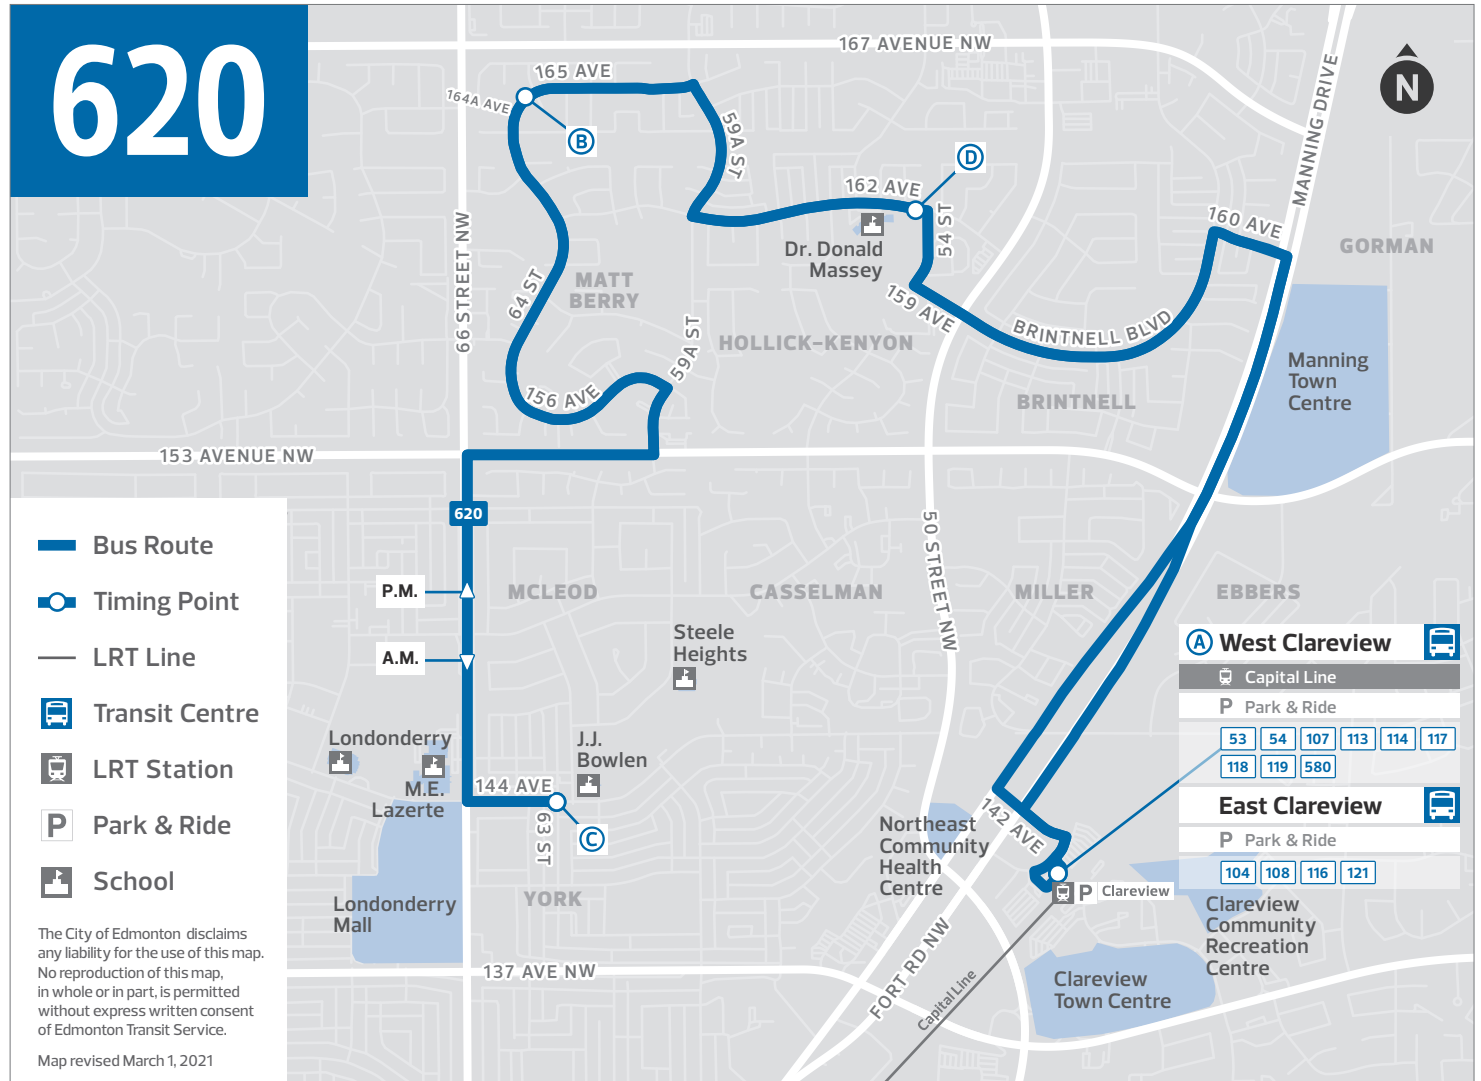

Edmonton

620 MON TO FRI

WEST CLAREVIEW TO LONDONDERRY

West Clareview TC	63 St & 165 Ave	63 St & 144 Ave
A	B	C
7:30	7:48	8:00
8:10	8:28	8:40
8:15	8:33	8:45
8:20	8:38	8:50

TIMING POINTS

620 MON TO FRI

LONDONDERRY TO WEST CLAREVIEW

62 St & 144 Ave	62 St & 144 Ave	54 A St & 162 Ave	West Clareview TC
C	C	D	A
12:14	12:17	12:32	12:45
3:04	3:07	3:22	3:35
3:37	3:40	3:55	4:08
3:46	3:49	4:04	4:17

TIMING POINTS

Bold text indicates p.m. time
TC = Transit Centre