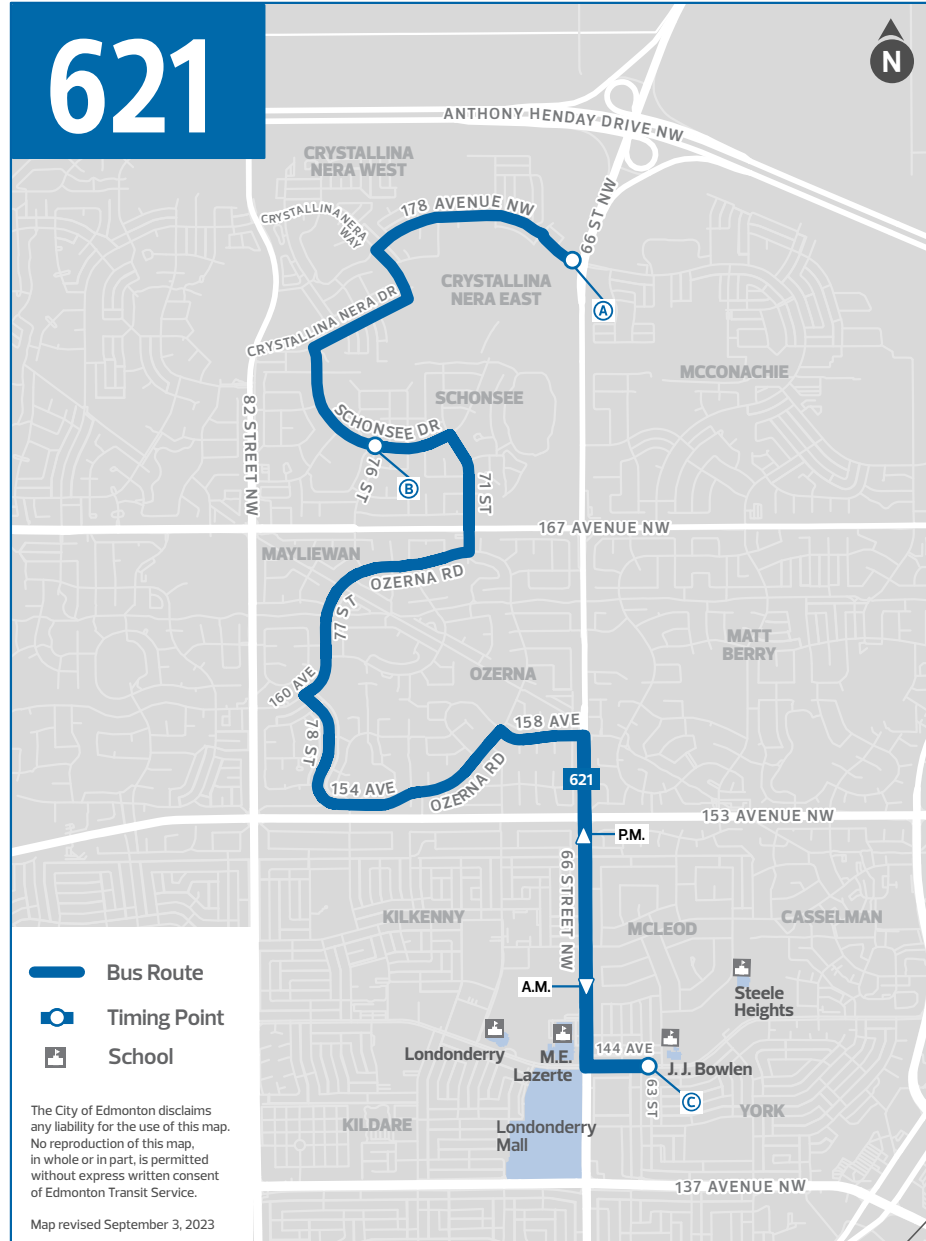

SCHOOL SPECIAL

REVISED SEPTEMBER 11, 2023
SUBJECT TO CHANGE WITHOUT NOTICE

School Specials operate on active school session days only
For more information visit edmonton.ca/transit

Edmonton
Transit
Service

Edmonton

| 621 | | | MONDAY TO FRIDAY | | | |
|--------------------------------------|---------------------|-----------------|--------------------------------------|-----------------|---------------------|-----------------|
| CRYSTALLINA NERA EAST TO LONDONDERRY | | | LONDONDERRY TO CRYSTALLINA NERA EAST | | | |
| 66 St & 178 Ave | 76 St & Schonsee Dr | 63 St & 144 Ave | 62 St & 144 Ave | 62 St & 144 Ave | 76 St & Schonsee Dr | 66 St & 178 Ave |
| A | B | C | C | C | B | A |
| 7:36 | 7:43 | 8:01 | 12:14 | 12:17 | 12:35 | 12:42 |
| 8:04 | 8:11 | 8:29 | 3:04 | 3:07 | 3:25 | 3:32 |
| 8:25 | 8:32 | 8:50 | 3:37 | 3:40 | 3:58 | 4:05 |

TIMING POINTS

Bold text indicates p.m. time

TC = Transit Centre