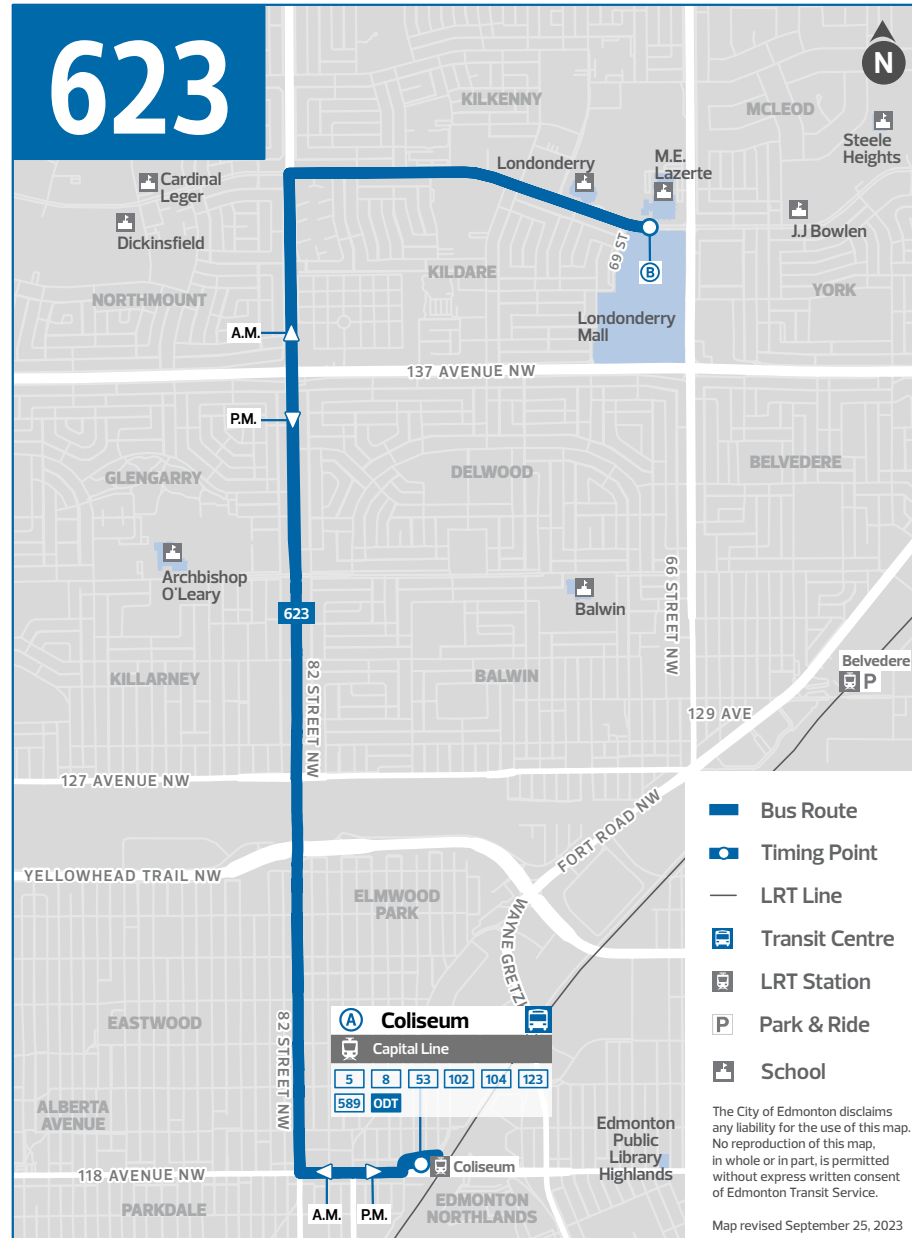

Edmonton  
Transit  
Service

Edmonton

623		MON TO FRI		
COLISEUM TO LONDONDERRY		LONDONDERRY TO COLISEUM		
Coliseum TC	69 St & 144 Ave	66 St & 144 Ave	66 St & 144 Ave	Coliseum TC
<b>A</b> → <b>B</b>		<b>B</b> → <b>B</b> → <b>A</b>		
8:13	8:29	<b>2:57</b> <b>3:42</b>	<b>3:00</b> <b>3:45</b>	<b>3:17</b> <b>4:02</b>

TIMING POINTS

TC = Transit Centre

**Bold text** indicates p.m. time

The City of Edmonton disclaims any liability for the use of this map. No reproduction of this map, in whole or in part, is permitted without express written consent of Edmonton Transit Service.

Map revised September 25, 2023