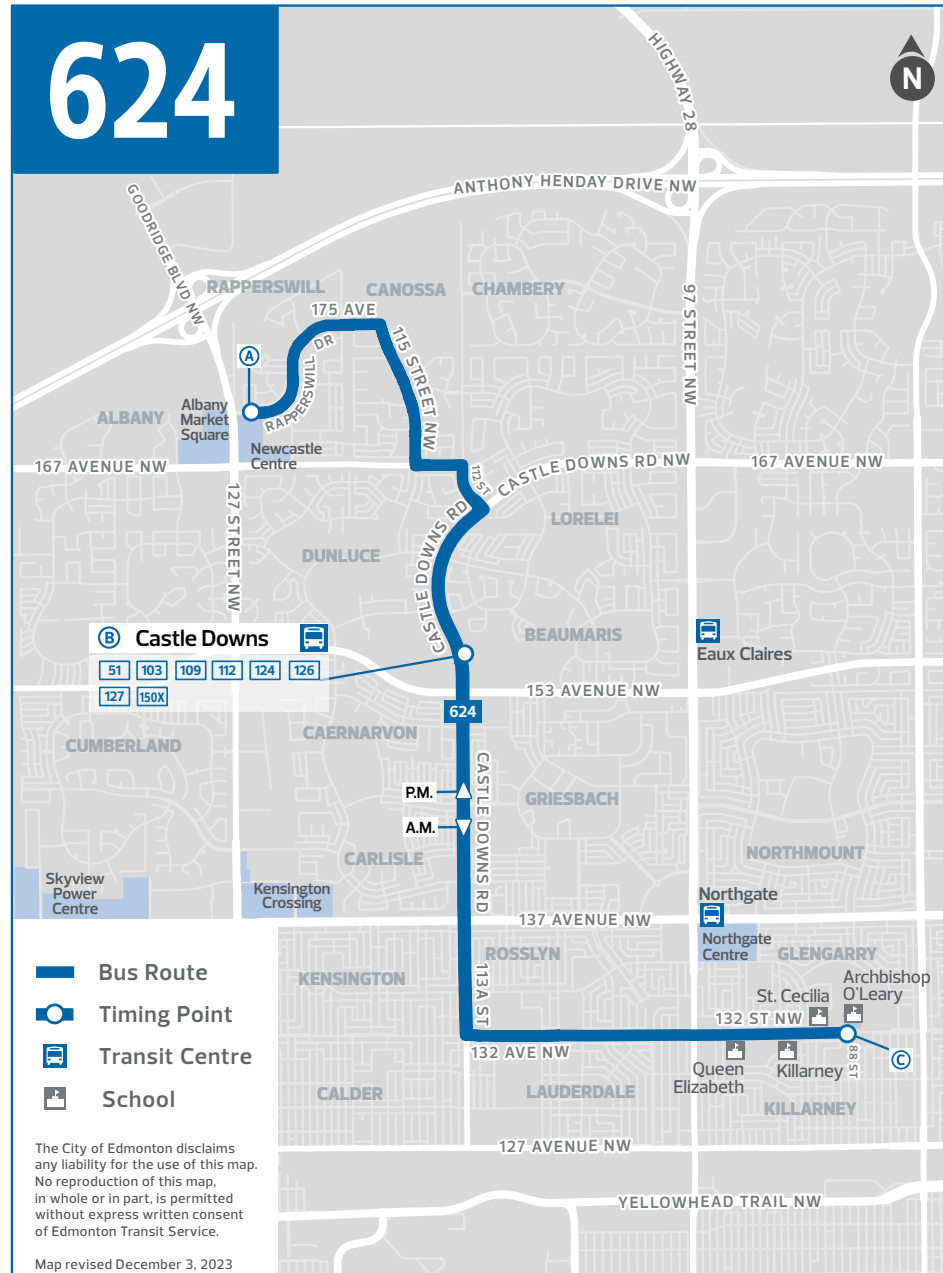

Edmonton

624

MONDAY TO FRIDAY

RAPPERSWILL TO KILLARNEY

125 St & Rapperswill Dr	Castle Downs TC	88 St & 132 Ave
A	B	C
7:28	7:40	8:00

KILLARNEY TO RAPPERSWILL

88 St & 132 Ave	88 St & 132 Ave	Castle Downs TC	125 St & Rapperswill Dr
C	C	B	A
12:17 3:12	12:20 3:15	12:40 3:35	12:52 3:49

TIMING POINTS

Bold text indicates p.m. time

TC = Transit Centre

624

- Bus Route
- Timing Point
- Transit Centre
- School

The City of Edmonton disclaims any liability for the use of this map. No reproduction of this map, in whole or in part, is permitted without express written consent of Edmonton Transit Service.

Map revised December 3, 2023