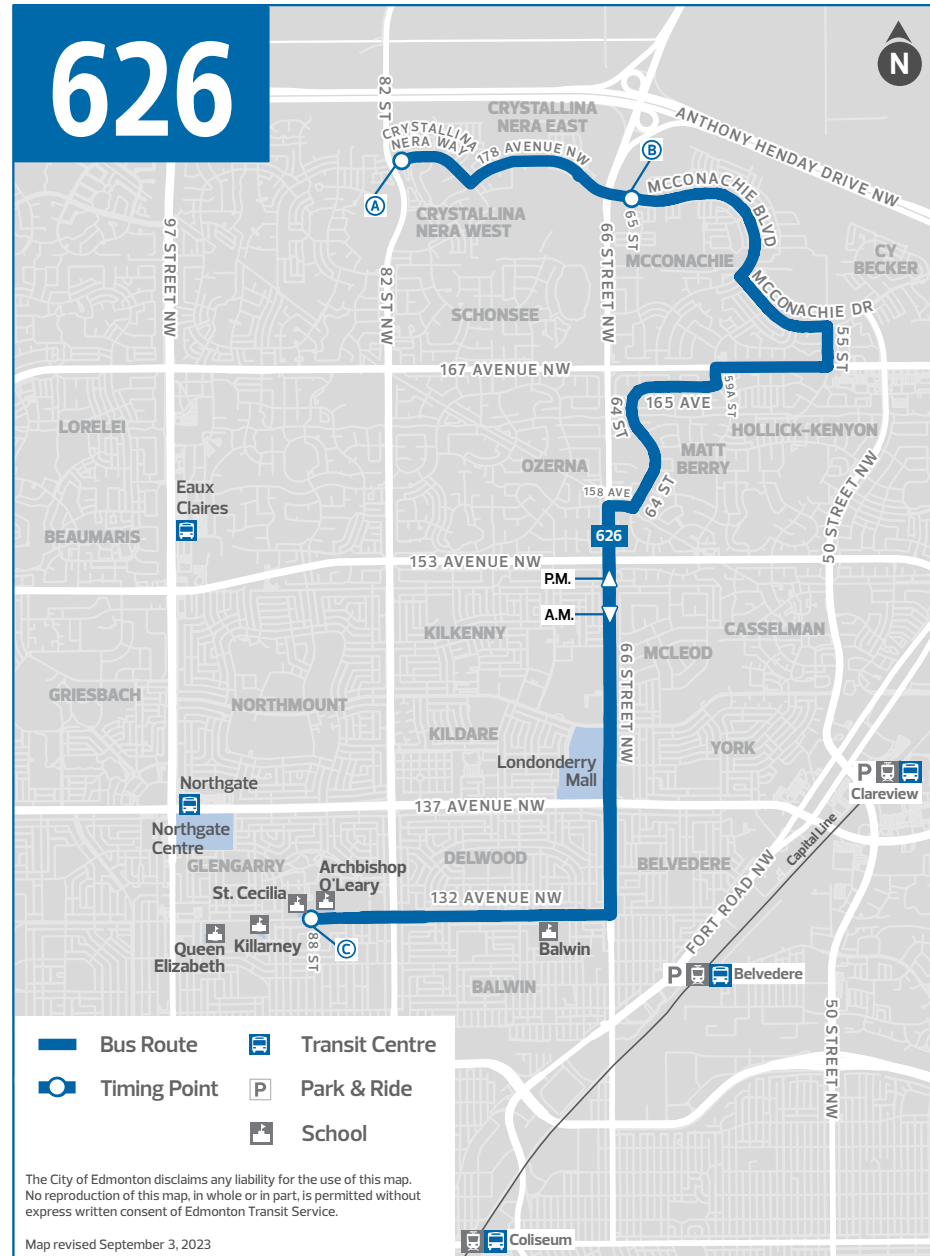

# SCHOOL SPECIAL

REVISED FEBRUARY 4, 2024  
SUBJECT TO CHANGE WITHOUT NOTICE

School Specials operate on active school session days only  
For more information visit [edmonton.ca/transit](http://edmonton.ca/transit)

Edmonton  
Transit  
Service

626			MON TO FRI			
CRYSTALLINA NERA WEST TO KILLARNEY			KILLARNEY TO CRYSTALLINA NERA WEST			
82 St & Crystallina Nera Way	65 St & McConachie Blvd	88 St & 132 Ave	88 St & 132 Ave	88 St & 132 Ave	64 St & McConachie Blvd	78 St & Crystallina Nera Way
A	B	C	C	C	B	A
7:14	7:20	7:50	<b>12:17</b>	<b>12:20</b>	<b>12:54</b>	<b>1:00</b>
7:19	7:25	7:55	<b>12:18</b>	<b>12:21</b>	<b>12:55</b>	<b>1:01</b>
7:24	7:30	8:00	<b>12:19</b>	<b>12:22</b>	<b>12:56</b>	<b>1:02</b>
			<b>3:12</b>	<b>3:15</b>	<b>3:49</b>	<b>3:55</b>
			<b>3:13</b>	<b>3:16</b>	<b>3:50</b>	<b>3:56</b>
			<b>3:14</b>	<b>3:17</b>	<b>3:51</b>	<b>3:57</b>

TIMING POINTS

Bold text indicates p.m. time

TC = Transit Centre