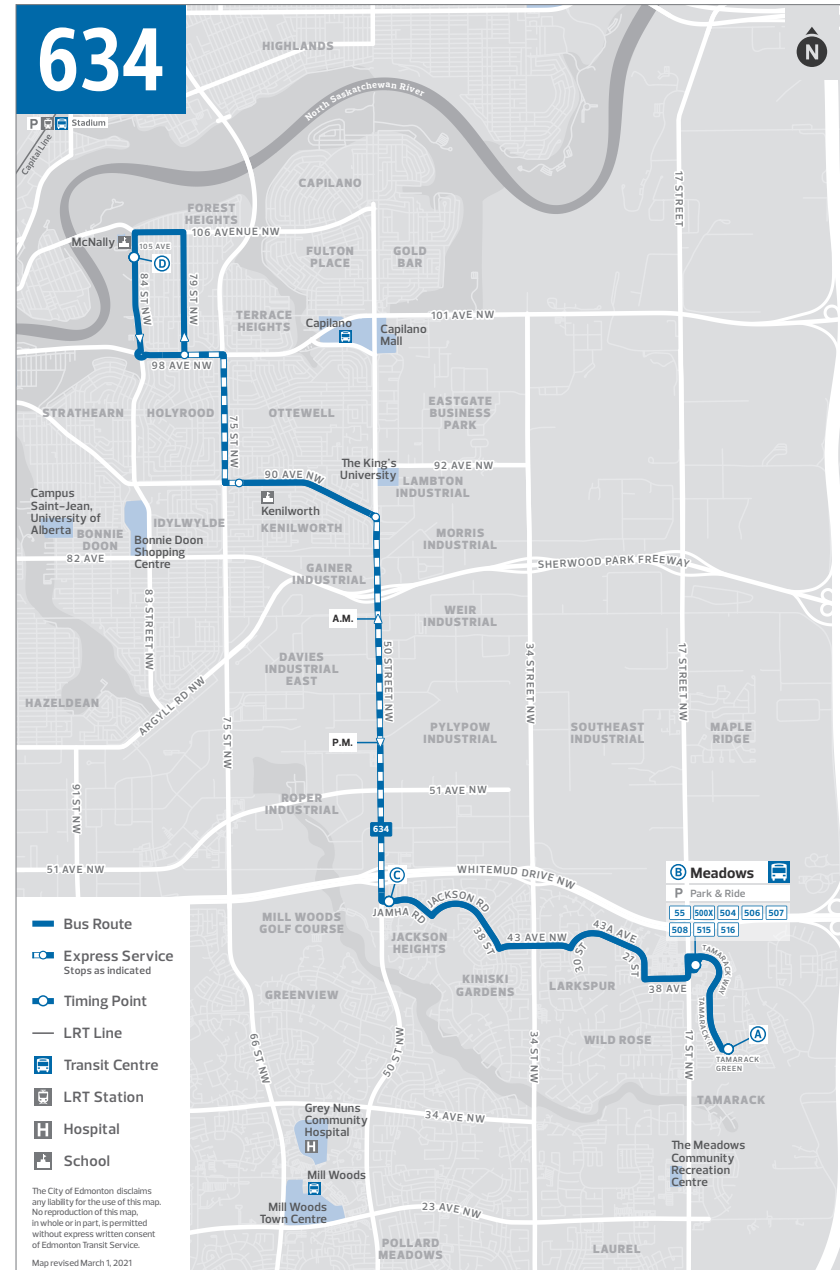

634

MONDAY TO FRIDAY

TAMARACK TO FOREST HEIGHTS

Tamarack Green & 35 Ave	Meadows TC	Jarvis Crescent W & Jamha Rd	84 St & 105 Ave
A → B → C → D			
7:45	7:54	8:07	8:33
7:47	7:56	8:09	8:35
7:50	7:59	8:12	8:38

FOREST HEIGHTS TO TAMARACK

84 St & 105 Ave	84 St & 105 Ave	50 St & Jamha Rd	Meadows TC	Tamarack Green & 35 Ave
D → D → C → B → A				
3:06	3:09	3:33	3:47	3:52
3:09	3:12	3:36	3:50	3:55
3:11	3:14	3:38	3:52	3:57

TIMING POINTS

Bold text indicates p.m. time

TC = Transit Centre