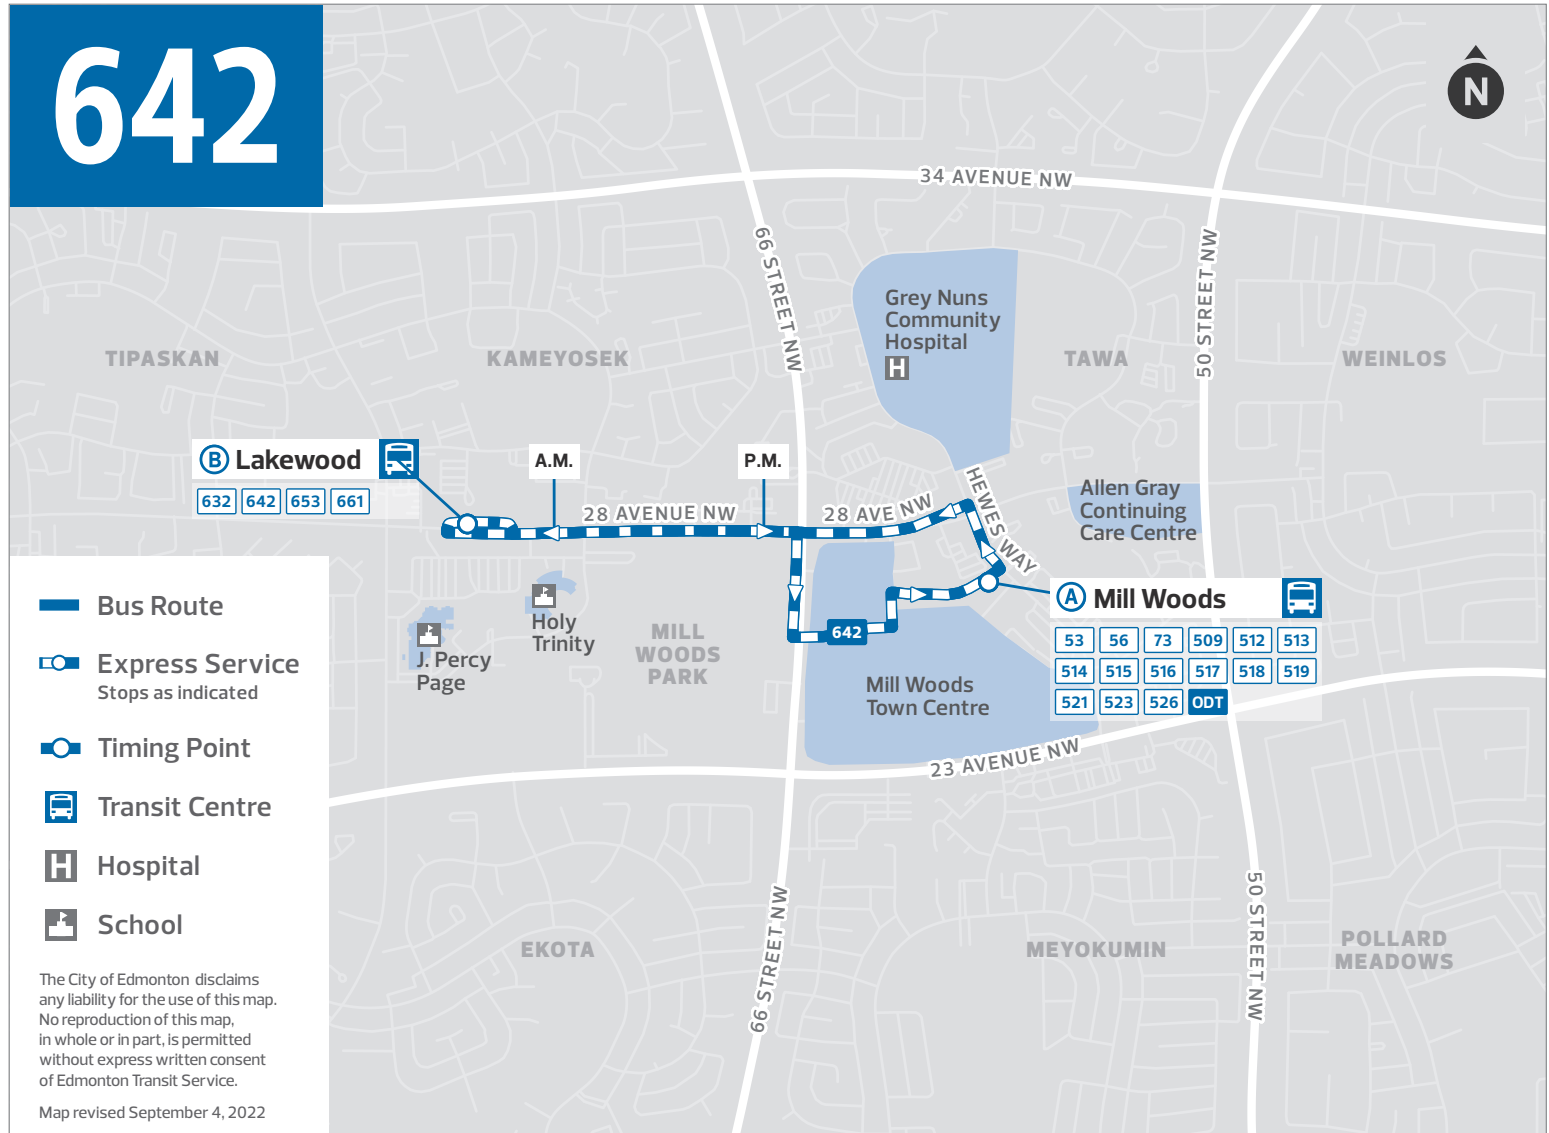

642 **MON TO FRI**

MILL WOODS TO LAKEWOOD

Mill Woods TC	Lakewood TC
(A)	(B)
7:50	7:55
7:55	8:00
8:45	8:50
8:55	9:00
9:55	10:00
10:05	10:10

TIMING POINTS

642 **MON TO FRI**

LAKEWOOD TO MILL WOODS

Lakewood TC	Lakewood TC	Mill Woods TC
(B)	(B)	(A)
12:17	12:20	12:25
12:20	12:23	12:28
12:23	12:26	12:31
3:08	3:11	3:16
3:10	3:13	3:18
3:12	3:15	3:20
3:14	3:17	3:22
3:16	3:19	3:24
3:27	3:30	3:35
3:29	3:32	3:37
3:31	3:34	3:39

TIMING POINTS

Bold text indicates p.m. time

TC = Transit Centre