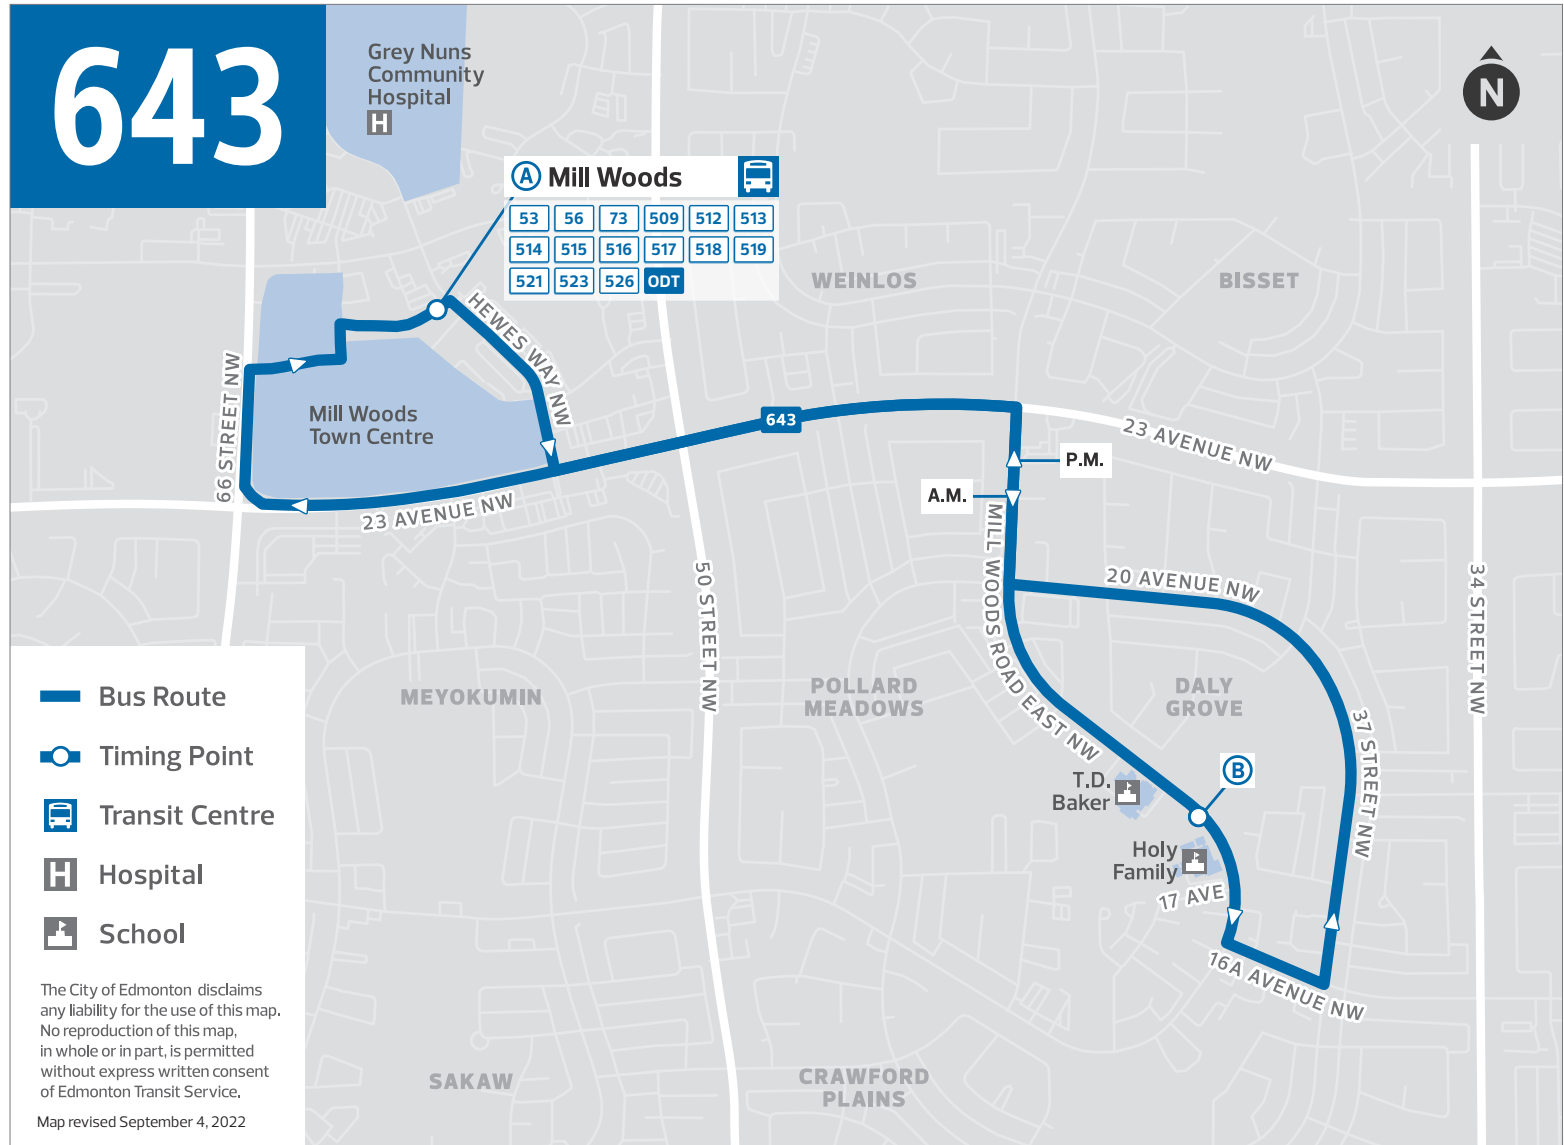

Edmonton  
Transit  
Service

**643** **MON TO FRI**

**MILL WOODS TO DALY GROVE**

Mill Woods TC	Mill Woods Rd E & 17 Ave
(A)	(B)
8:14	8:25

TIMING POINTS

**643** **MON TO FRI**

**DALY GROVE TO MILL WOODS**

Mill Woods Rd E & 17 Ave	Mill Woods Rd E & 17 Ave	Mill Woods TC
(B)	(B)	(A)
3:18	3:21	3:36

TIMING POINTS

**Bold text** indicates p.m. time  
TC = Transit Centre