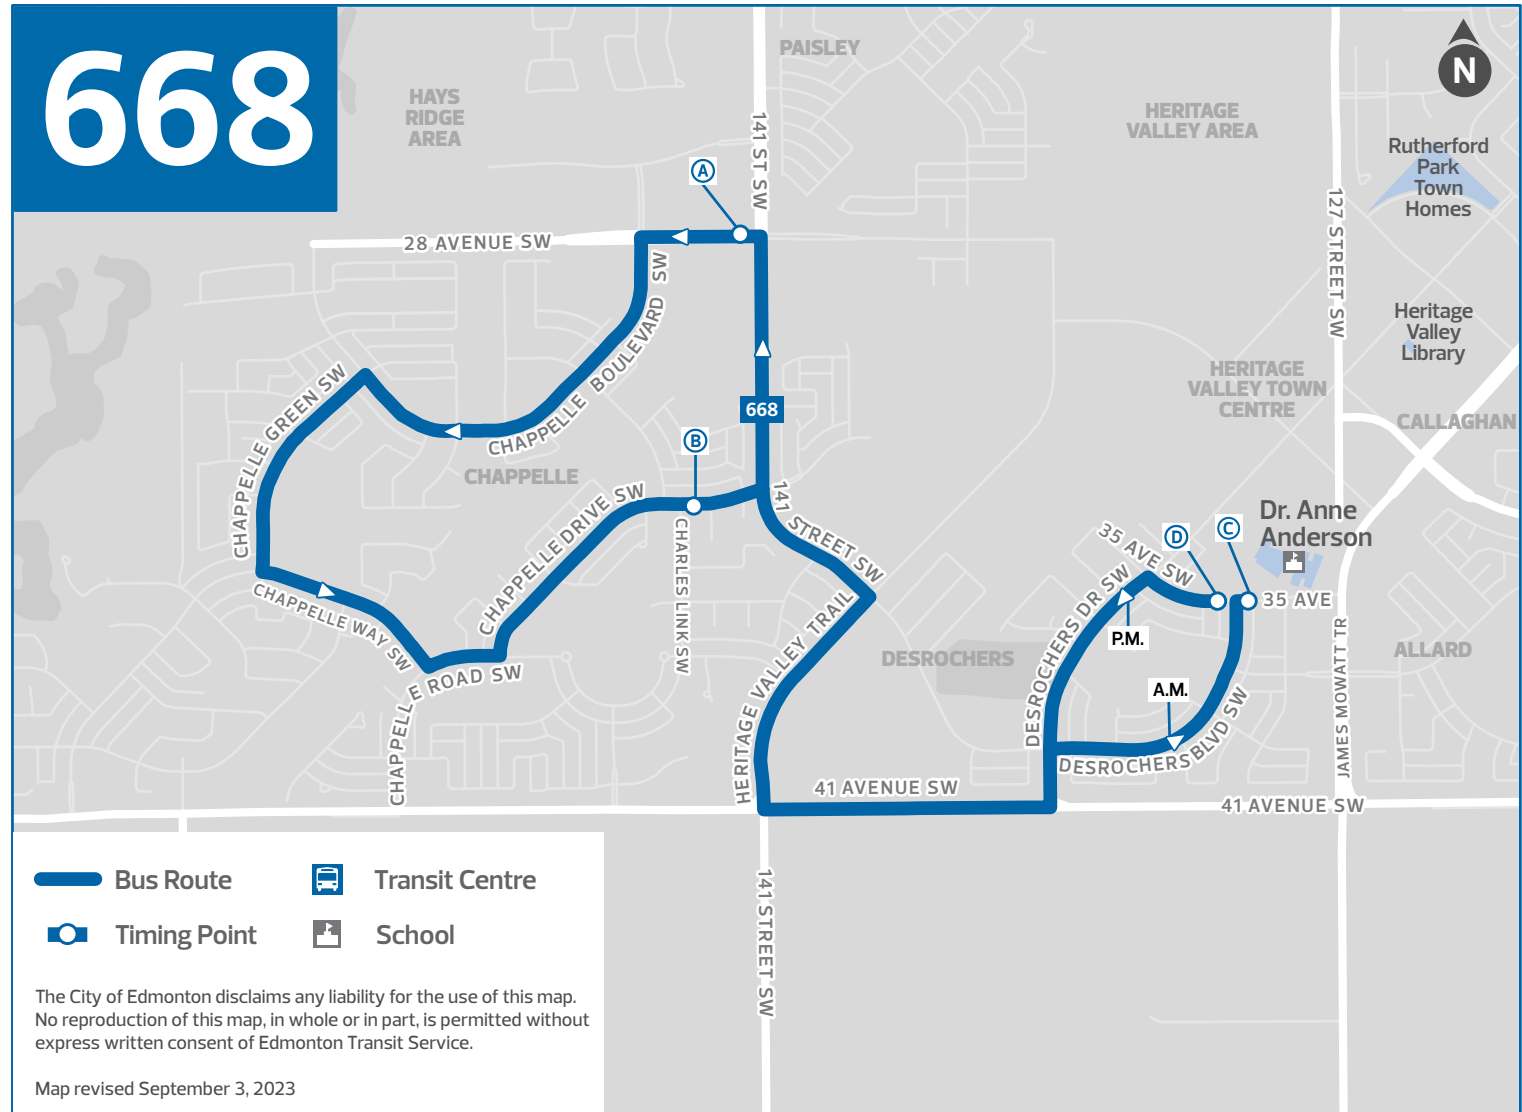

# SCHOOL SPECIAL

REVISED SEPTEMBER 3, 2023  
SUBJECT TO CHANGE WITHOUT NOTICE

School Specials operate on active school session days only  
For more information visit [edmonton.ca/transit](http://edmonton.ca/transit)

Edmonton  
Transit  
Service

668			MON TO FRI
CHAPPELLE TO DESROCHERS			
141St & 28 Ave	Charles Link & Chappelle Dr	Desrochers Blvd & 35 Ave	TIMING POINTS
<b>A</b>	<b>B</b>	<b>C</b>	
8:25	8:36	8:45	
8:29	8:40	8:49	

668				MON TO FRI
DESROCHERS TO CHAPPELLE				
Desrochers Blvd & 35 Ave	Desrochers Blvd & 35 Ave	141St & 28 Ave	Charles Link & Chappelle Dr	TIMING POINTS
<b>D</b>	<b>D</b>	<b>A</b>	<b>B</b>	
2:27	2:30	2:40	2:52	
2:30	2:33	2:43	2:55	
3:09	3:12	3:22	3:34	
3:12	3:15	3:25	3:37	

**Bold text** indicates p.m. time

TC = Transit Centre