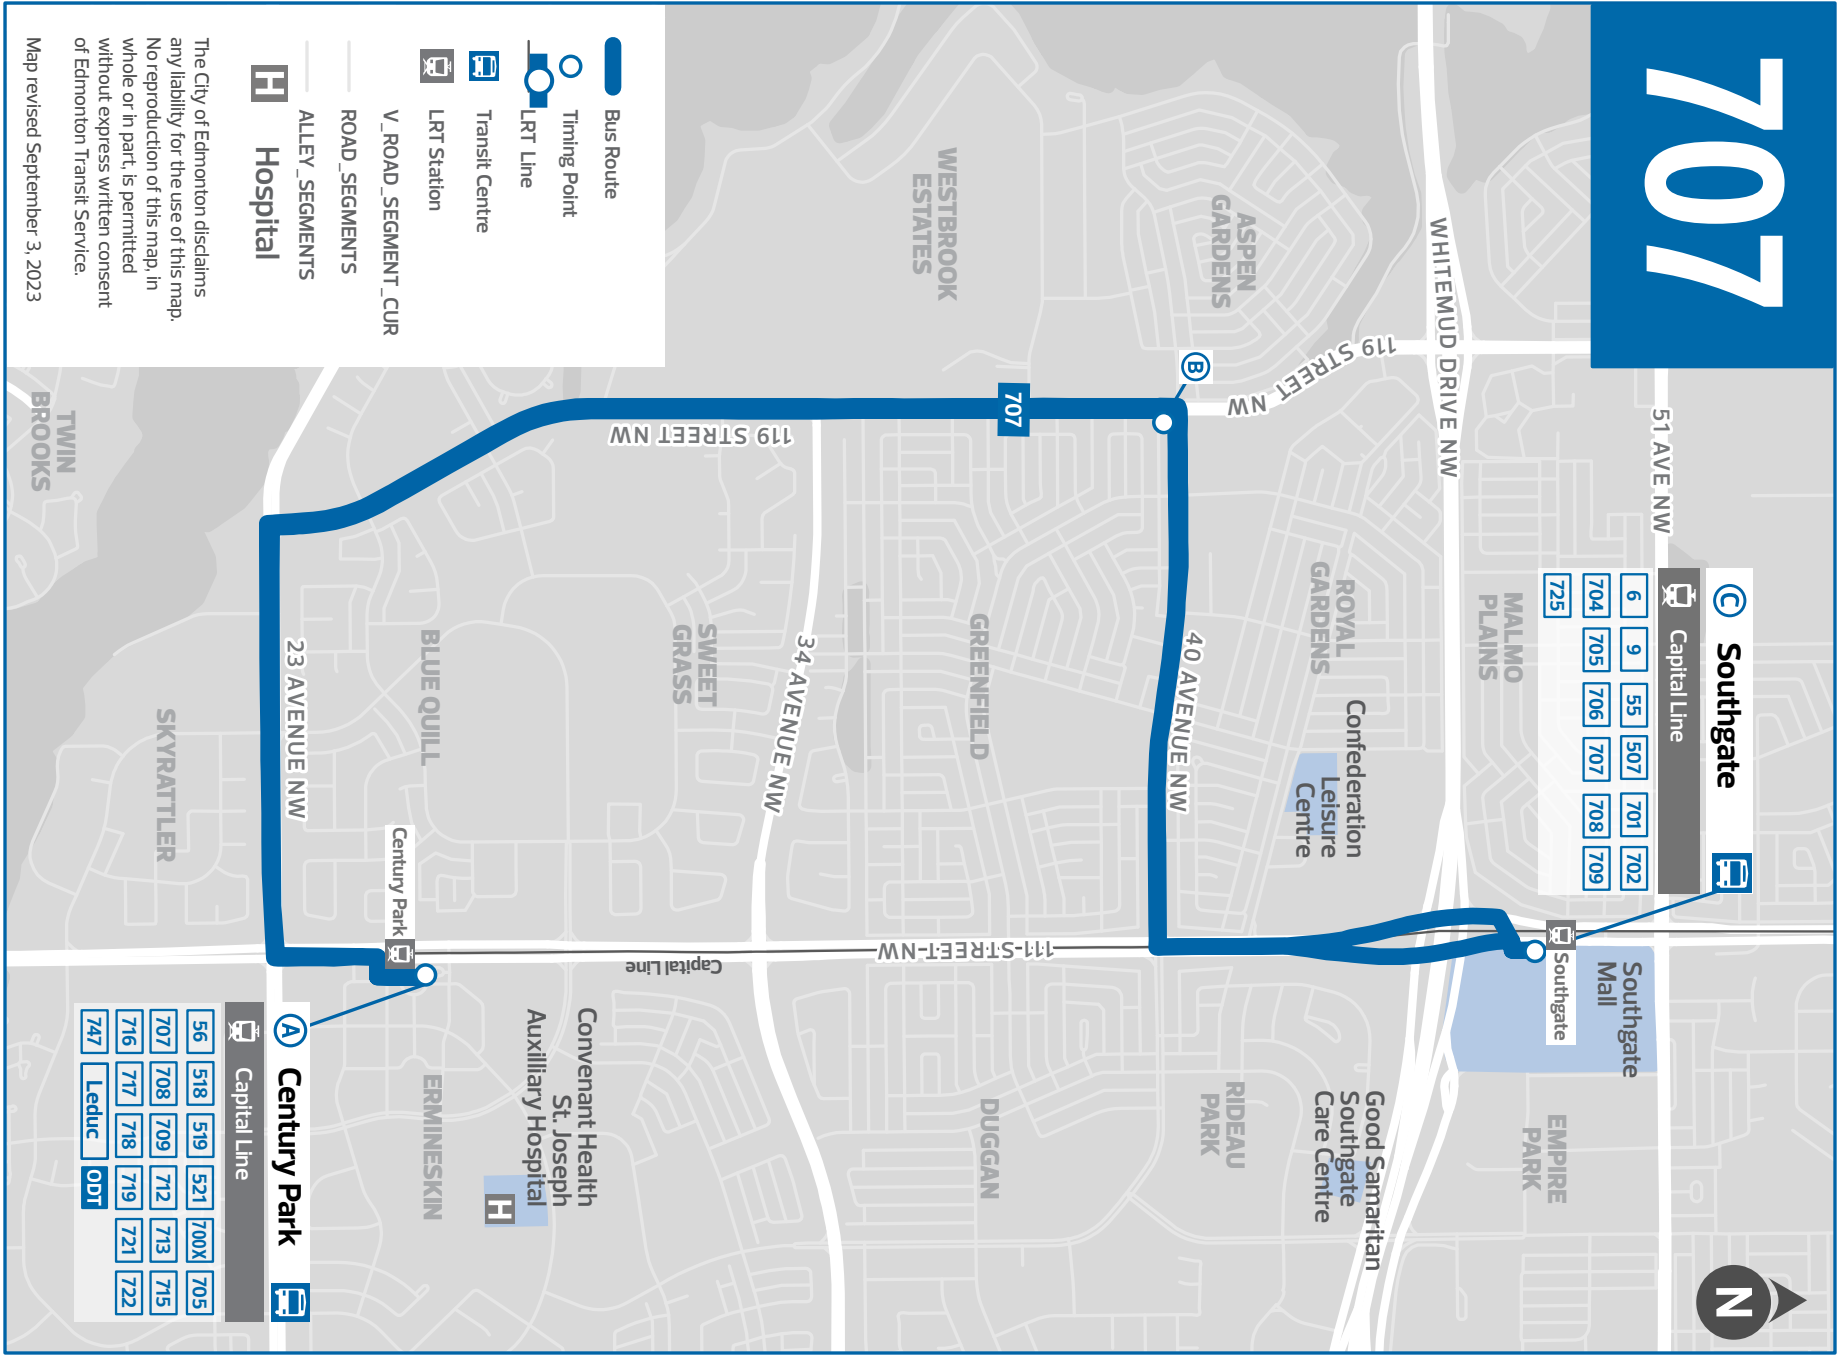

- Bus Route
- Timing Point
- LRT Line
- Transit Centre
- LRT Station
- V_ROAD_SEGMENT_CUR
- ROAD_SEGMENTS
- ALLEY_SEGMENTS
- Hospital

The City of Edmonton disclaims any liability for the use of this map. No reproduction of this map, in whole or in part, is permitted without express written consent of Edmonton Transit Service.

Map revised September 3, 2023

707

MONDAY TO FRIDAY

CENTURY PARK TO SOUTHGATE

Century Park TC	119 St & 40 Ave	Southgate TC
A → B → C		
5:30	5:36	5:43
6:00	6:06	6:13
6:30	6:39	6:47
7:00	7:09	7:17
7:10	7:19	7:27
7:20	7:29	7:37
7:30	7:39	7:47
7:40	7:49	7:57
7:50	7:59	8:07
8:00	8:09	8:17
8:10	8:19	8:27
8:20	8:29	8:37
8:30	8:39	8:47
8:40	8:49	8:57
9:00	9:08	9:16
9:20	9:28	9:36
9:40	9:48	9:56
10:00	10:08	10:16
10:20	10:28	10:36
10:40	10:48	10:56
11:00	11:08	11:16
11:20	11:28	11:36
11:40	11:48	11:56
12:00	12:08	12:16
12:20	12:28	12:36
12:40	12:48	12:56
1:00	1:08	1:16
1:20	1:28	1:36
1:40	1:48	1:56
2:00	2:08	2:16
2:20	2:28	2:36
2:40	2:48	2:56
3:00	3:08	3:16
3:30	3:38	3:46
4:00	4:08	4:16
4:30	4:38	4:46
5:00	5:08	5:16
5:30	5:38	5:46
6:01	6:09	6:17
6:37	6:44	6:51
7:07	7:14	7:21

TIMING POINTS

707

SATURDAY

CENTURY PARK TO SOUTHGATE

Century Park TC	119 St & 40 Ave	Southgate TC
A → B → C		
5:51	5:57	6:04
6:51	6:57	7:04
7:51	7:57	8:04
8:21	8:27	8:34
8:51	8:57	9:05
9:21	9:28	9:36
9:51	9:58	10:06
10:21	10:28	10:36
10:51	10:58	11:06
11:21	11:28	11:36
11:51	11:58	12:06
12:21	12:28	12:36
12:51	12:58	1:06
1:21	1:28	1:36
1:51	1:58	2:06
2:21	2:28	2:36
2:51	2:58	3:06
3:21	3:28	3:36
3:51	3:58	4:06
4:21	4:28	4:36
4:51	4:58	5:05
5:21	5:28	5:35
5:51	5:58	6:05
6:21	6:28	6:35
6:51	6:58	7:05
7:51	7:58	8:05
8:51	8:58	9:05
9:51	9:58	10:05
10:51	10:58	11:05