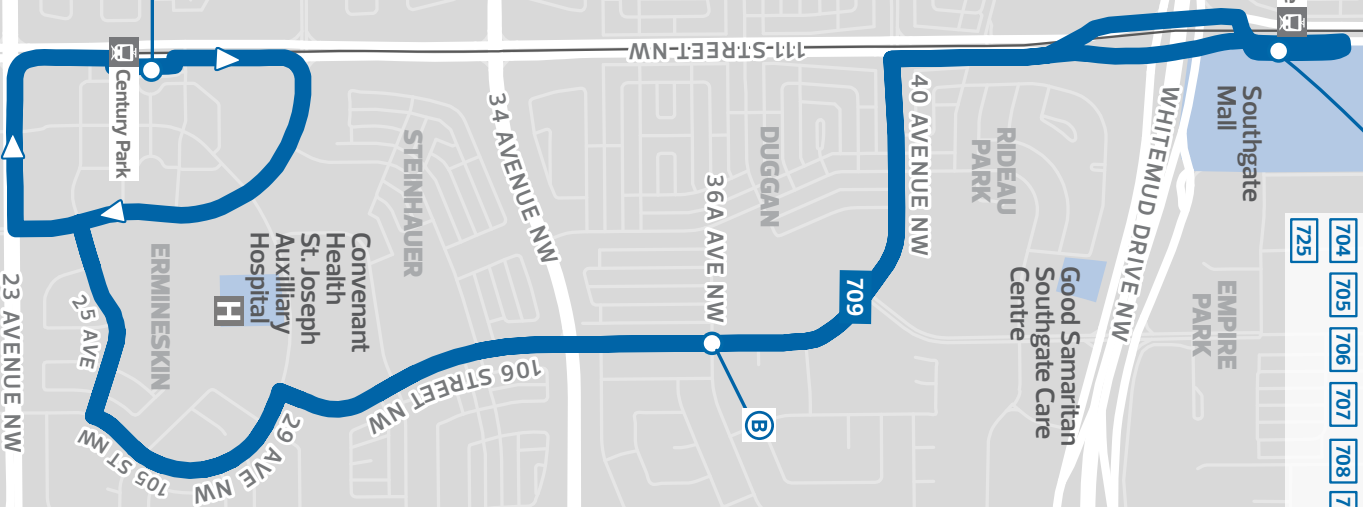

Revised: February 4, 2024

Edmonton
Transit
Service

709

Southgate

Capital Line

6	9	55	507	701	702
704	705	706	707	708	709
725					

Century Park

Capital Line

56	518	519	521	700X	705
707	708	709	712	713	715
716	717	718	719	721	722
747	Leduc		ODT		

- Bus Route
- Timing Point
- LRT Line
- Transit Centre
- LRT Station
- Hospital

The City of Edmonton disclaims any liability for the use of this map. No reproduction of this map, in whole or in part, is permitted without express written consent of Edmonton Transit Service.

Map revised September 3, 2023

709 MONDAY TO FRIDAY

CENTURY PARK TO SOUTHGATE			CENTURY PARK TO SOUTHGATE		
Century Park TC	106 St & 36A Ave	Southgate TC	Century Park TC	106 St & 36A Ave	Southgate TC
4:55	5:02	5:07	12:09	12:18	12:25
5:15	5:22	5:27	12:24	12:33	12:40
5:35	5:42	5:47	12:39	12:48	12:55
5:55	6:02	6:07	12:54	1:03	1:10
6:09	6:16	6:21	1:09	1:18	1:25
6:17	6:24	6:29	1:24	1:33	1:40
6:24	6:31	6:38	1:39	1:48	1:55
6:32	6:40	6:47	1:54	2:03	2:10
6:39	6:47	6:54	2:09	2:18	2:25
6:47	6:55	7:02	2:24	2:33	2:40
6:54	7:02	7:09	2:44	2:53	3:00
7:02	7:10	7:17	3:04	3:13	3:20
7:09	7:17	7:24	3:24	3:33	3:40
7:17	7:25	7:32	3:44	3:53	4:00
7:24	7:32	7:39	4:04	4:13	4:20
7:32	7:40	7:47	4:24	4:33	4:40
7:39	7:47	7:54	4:44	4:53	5:00
7:47	7:55	8:02	5:04	5:13	5:20
7:54	8:02	8:09	5:24	5:33	5:40
8:02	8:10	8:17	5:43	5:52	5:59
8:09	8:17	8:24	6:04	6:13	6:20
8:17	8:25	8:32	6:24	6:33	6:39
8:24	8:32	8:39	6:44	6:52	6:58
8:32	8:40	8:47	7:04	7:12	7:18
8:39	8:47	8:54	7:24	7:32	7:38
8:47	8:55	9:02	7:44	7:52	7:58
8:54	9:02	9:09	8:04	8:12	8:18
9:09	9:18	9:25	8:24	8:32	8:38
9:24	9:33	9:40	8:44	8:52	8:58
9:39	9:48	9:55	9:04	9:12	9:18
9:54	10:03	10:10	9:24	9:32	9:38
10:09	10:18	10:25	9:44	9:52	9:58
10:24	10:33	10:40	10:04	10:11	10:16
10:39	10:48	10:55	10:34	10:41	10:46
10:54	11:03	11:10	11:04	11:11	11:16
11:09	11:18	11:25	11:34	11:41	11:46
11:24	11:33	11:40	12:04	12:11	12:16
11:39	11:48	11:55	12:34	12:41	12:46
11:54	12:03	12:10			
CONTINUED ON NEXT PANEL					