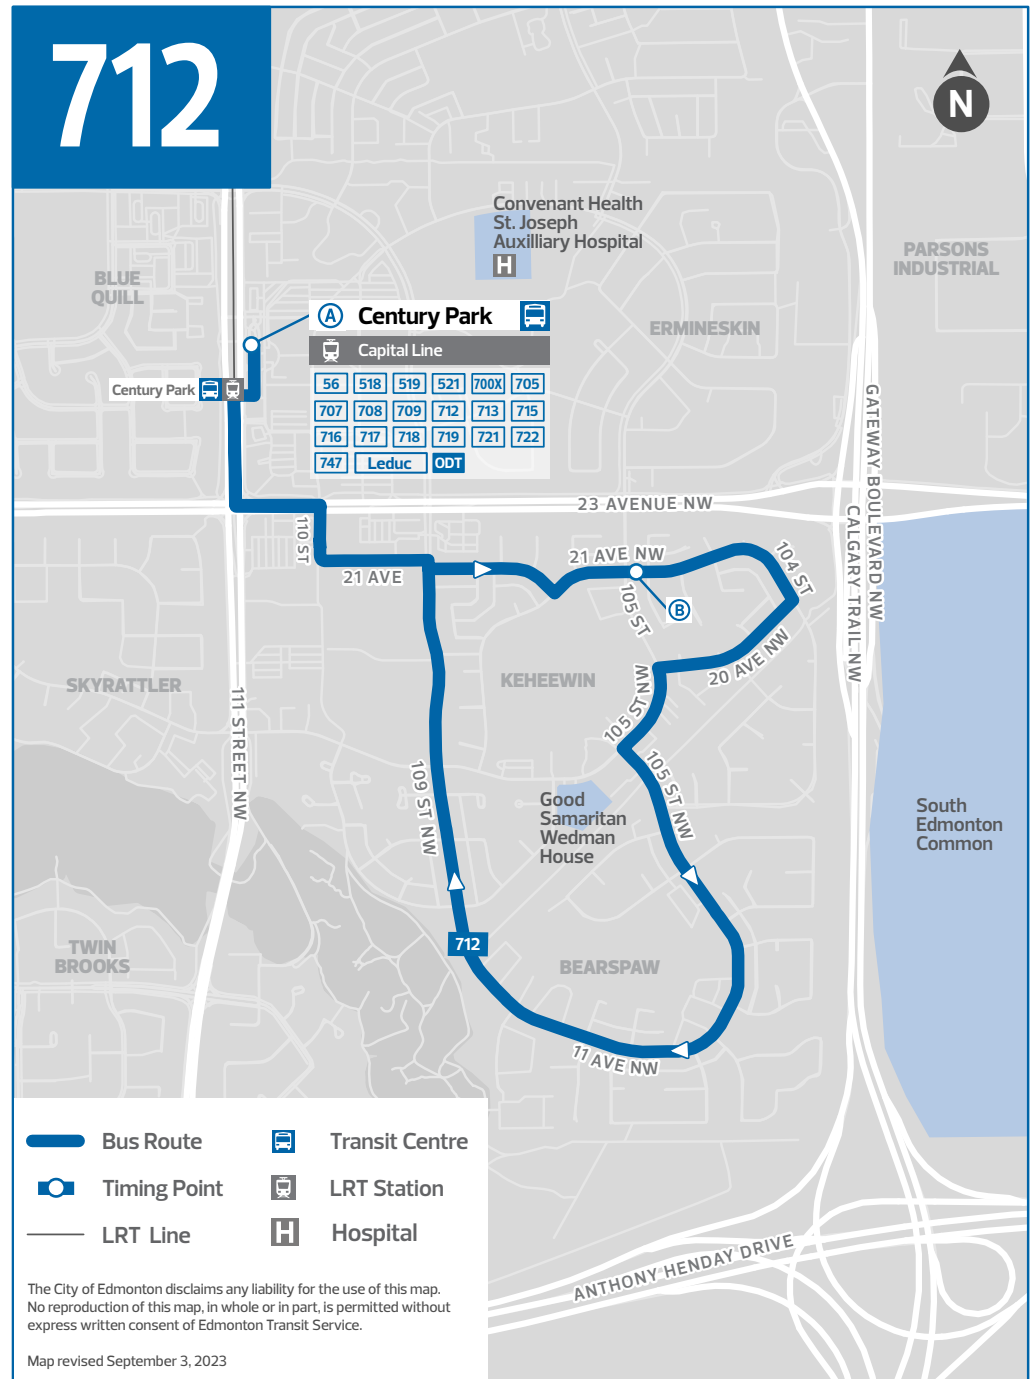

712**SUN****CENTURY PARK TO
YELLOWBIRD TO
CENTURY PARK**

Century Park TC	105 St & 21 Ave	Century Park TC
A	B	A
9:00	9:06	9:18
9:30	9:36	9:48
10:00	10:06	10:18
10:30	10:36	10:48
11:00	11:06	11:18
11:30	11:36	11:48
12:00	12:06	12:18
12:30	12:36	12:48
1:00	1:06	1:18
1:30	1:36	1:48
2:00	2:06	2:18
2:30	2:36	2:48
3:00	3:06	3:18
3:30	3:36	3:48
4:00	4:06	4:18
4:30	4:36	4:48
5:00	5:06	5:17
5:30	5:36	5:47
6:00	6:06	6:17
6:30	6:36	6:47

Revised: September 3, 2023

Edmonton
Transit
Service

Edmonton

712 MON TO FRI		
CENTURY PARK TO YELOWBIRD TO CENTURY PARK		
Century Park TC	105 St & 21 Ave	Century Park TC
A	B	A
5:55	6:00	6:12
6:25	6:30	6:43
6:45	6:51	7:04
7:05	7:11	7:24
7:25	7:31	7:44
7:45	7:51	8:04
8:05	8:11	8:24
8:25	8:31	8:44
8:55	9:01	9:14
9:25	9:31	9:44
9:55	10:01	10:14
10:25	10:31	10:44
10:55	11:01	11:14
11:25	11:31	11:44
11:55	12:01	12:14
12:25	12:31	12:44
12:55	1:01	1:14
1:25	1:31	1:44
1:55	2:01	2:14
2:25	2:31	2:44
2:55	3:01	3:15
3:15	3:21	3:35
3:35	3:41	3:55
3:55	4:01	4:15
4:15	4:21	4:35
4:35	4:41	4:55
4:55	5:01	5:15
5:15	5:21	5:35
5:35	5:41	5:55
6:05	6:11	6:25
6:35	6:41	6:53
7:05	7:11	7:23
7:35	7:41	7:53
8:05	8:11	8:23
8:35	8:41	8:53
9:05	9:11	9:23
9:35	9:41	9:53

TIMING POINTS

712 SAT		
CENTURY PARK TO YELOWBIRD TO CENTURY PARK		
Century Park TC	105 St & 21 Ave	Century Park TC
A	B	A
8:00	8:06	8:17
8:30	8:36	8:47
9:00	9:06	9:18
9:30	9:36	9:48
10:00	10:06	10:18
10:30	10:36	10:48
11:00	11:06	11:18
11:30	11:36	11:48
12:00	12:06	12:18
12:30	12:36	12:48
1:00	1:06	1:18
1:30	1:36	1:48
2:00	2:06	2:18
2:30	2:36	2:48
3:00	3:06	3:18
3:30	3:36	3:48
4:00	4:06	4:18
4:30	4:36	4:48
5:00	5:06	5:17
5:30	5:36	5:47
6:00	6:06	6:17
6:30	6:36	6:47
7:00	7:06	7:17

TIMING POINTS

Bold text indicates p.m. time

TC = Transit Centre