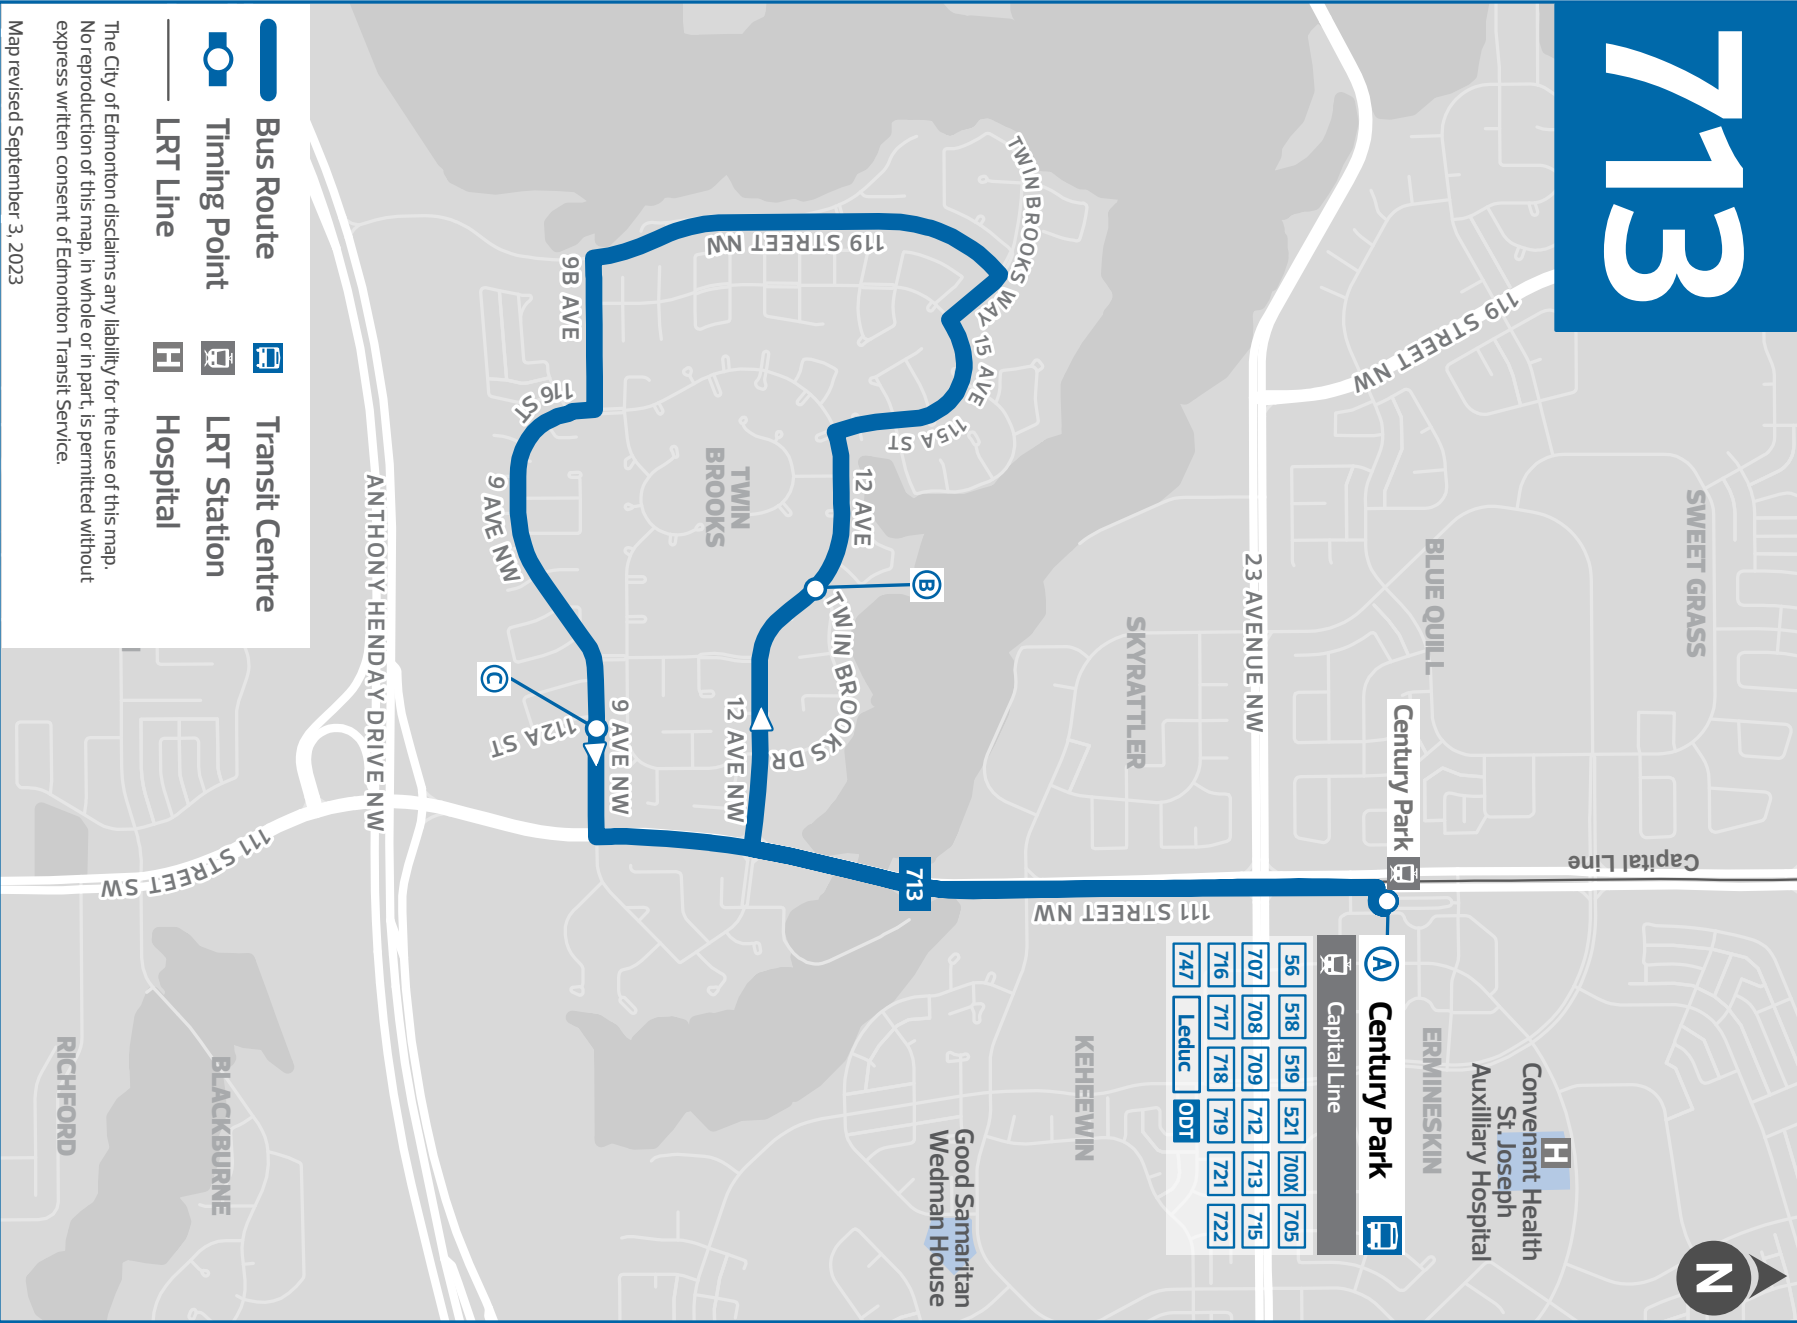

713

A	Century Park				
Capital Line					
56	518	519	521	700X	705
707	708	709	712	713	715
716	717	718	719	721	722
747	Leduc	ODT			

- Bus Route
- Timing Point
- LRT Line
- Transit Centre
- LRT Station
- Hospital

The City of Edmonton disclaims any liability for the use of this map. No reproduction of this map, in whole or in part, is permitted without express written consent of Edmonton Transit Service.

Map revised September 3, 2023