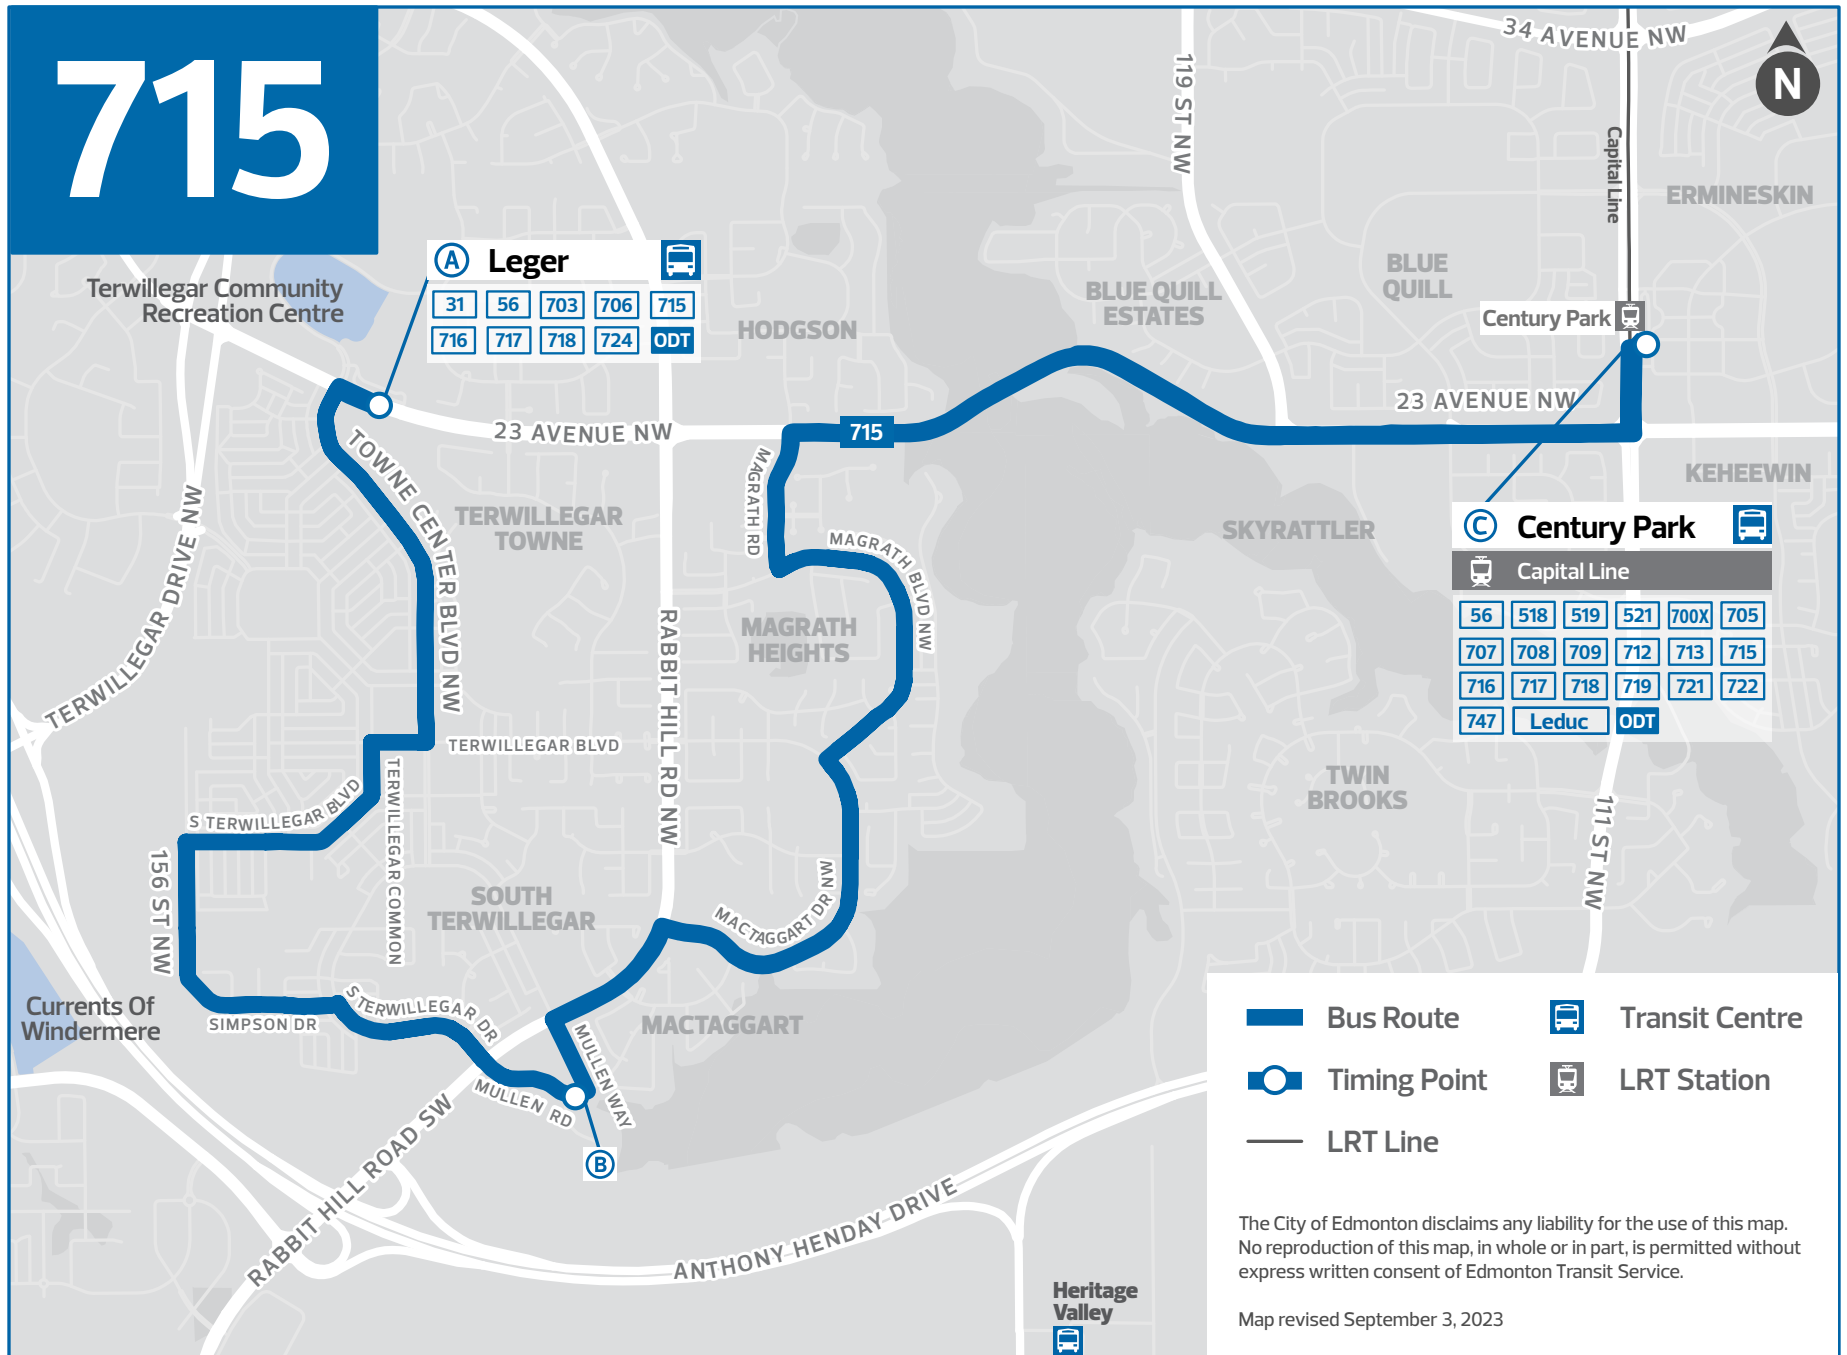

715

(A) Leger

31	56	703	706	715
716	717	718	724	ODT

(C) Century Park

Capital Line

56	518	519	521	700X	705
707	708	709	712	713	715
716	717	718	719	721	722
747	Leduc	ODT			

- Bus Route
- Timing Point
- LRT Line
- Transit Centre
- LRT Station

The City of Edmonton disclaims any liability for the use of this map. No reproduction of this map, in whole or in part, is permitted without express written consent of Edmonton Transit Service.

Map revised September 3, 2023