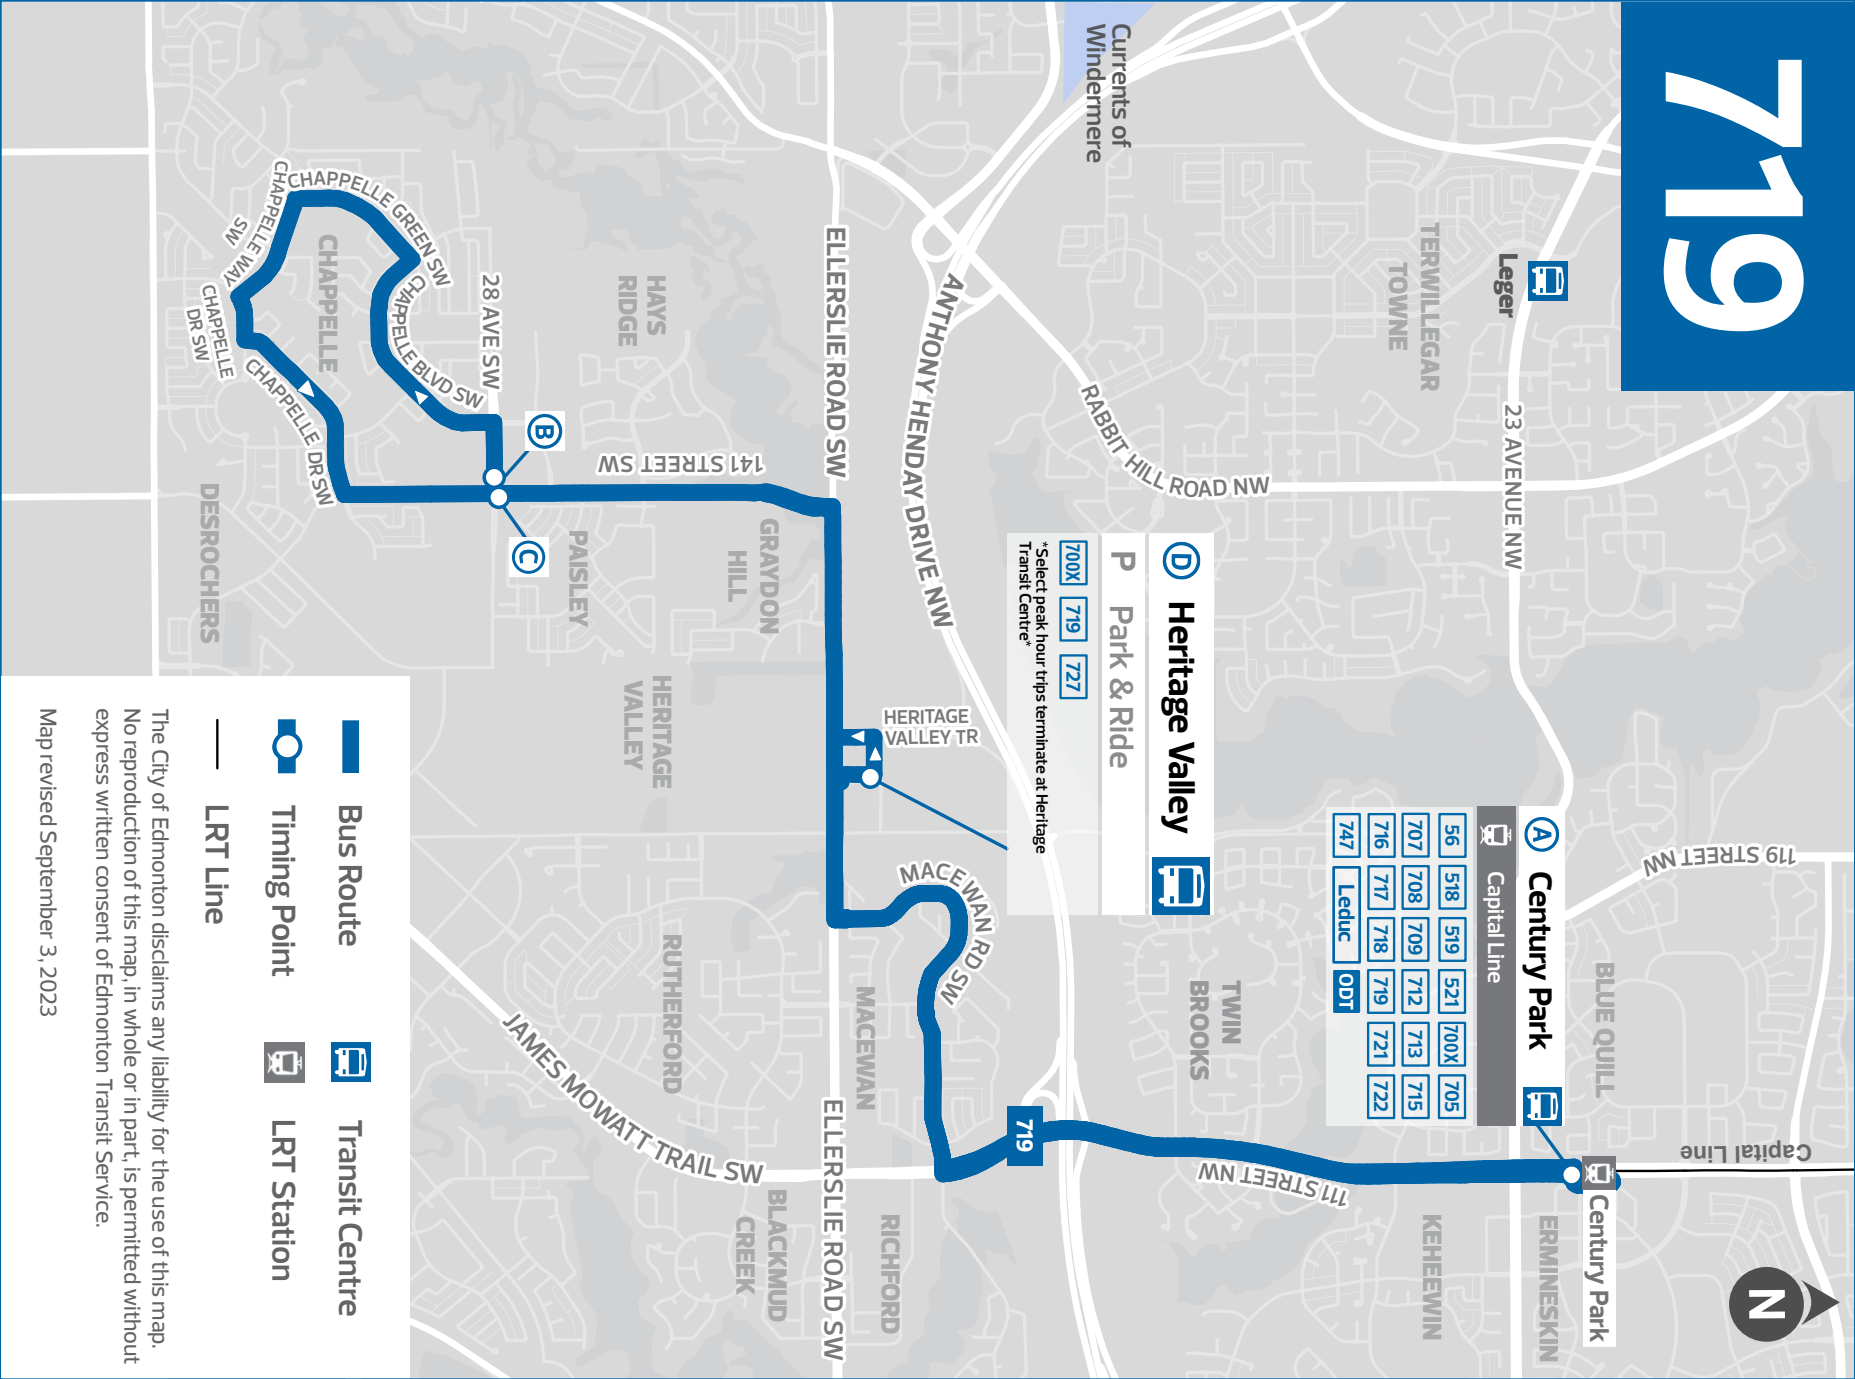

To book your ride:

- + Download the Edmonton On Demand Transit app
- + Visit edmonton.ca/OnDemandTransit
- + Call 780-496-2400

For more information, visit edmonton.ca/OnDemandTransit

INFORMATION

719

CENTURY PARK
MACEWAN
HERITAGE VALLEY
CHAPPELLE

Revised February 4, 2024

Edmonton
Transit
Service

719

A	Century Park	
Capital Line		
56	518	519
521	700X	705
707	708	709
712	713	715
716	717	718
719	721	722
747	Leduc	ODT

D **Heritage Valley**

P Park & Ride

700X **719** **727**

*Select peak hour trips terminate at Heritage Transit Centre

- Bus Route
- Timing Point
- Transit Centre
- LRT Station
- LRT Line

The City of Edmonton disclaims any liability for the use of this map. No reproduction of this map, in whole or in part, is permitted without express written consent of Edmonton Transit Service.

TIMING POINTS