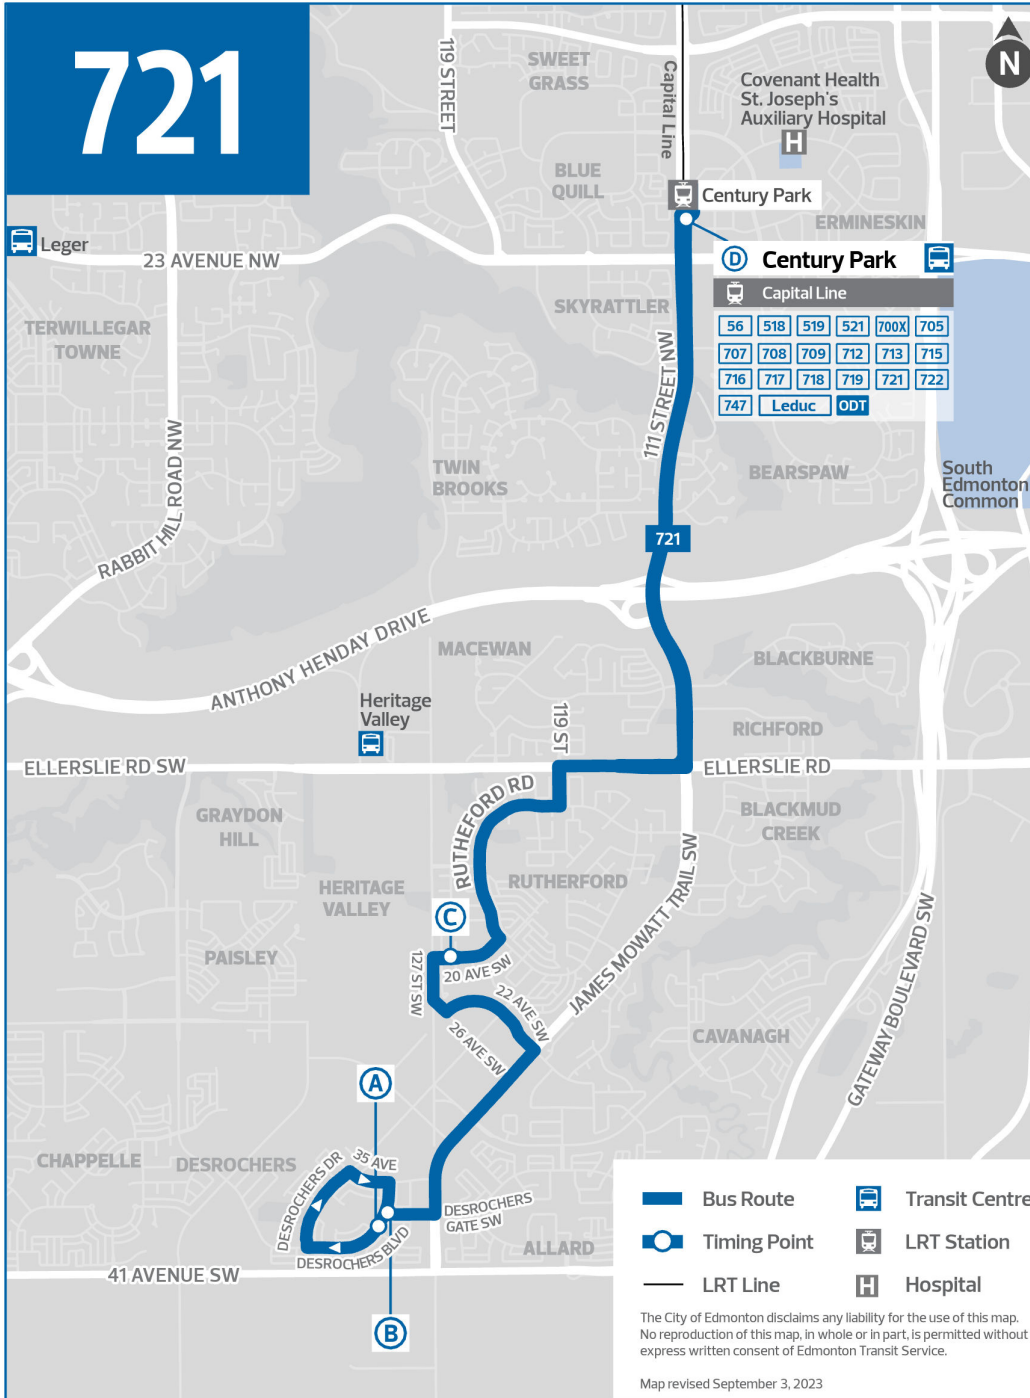

721

Century Park

Capital Line

56	518	519	521	700X	705
707	708	709	712	713	715
716	717	718	719	721	722
747	Leduc	ODT			

Reading the Schedule

To find the estimated times that a bus stops at a particular location, read down the column under that location.

To find the estimated times that a particular bus will stop at other locations, read across the row (left to right).

Reading across the row tells you the time required for the bus to travel between timing points.

Example

For the schedule below, to arrive at 102 St & MacDonald Drive for 7:56 a.m., you will need to board the bus at Capilano Transit Centre no later than 7:35 a.m.

SCHEDULE GUIDE

- ① ROUTE NUMBER
- ② DAY OF THE WEEK
- ③ LOCATION / TIMING POINTS
- ④ MAP MARKERS

①	② SUNDAY					
	CAPILANO TO DOWNTOWN			CAPILANO TO DOWNTOWN		
③	Capilano TC	79 St & 106 Ave	102 St & MacDonald Dr	Capilano TC	79 St & 106 Ave	102 St & MacDonald Dr
④	A	B	C	A	B	C
	5:35	5:43	5:56	5:20	5:28	5:41
	5:55	6:03	6:16	5:35	5:43	5:55
	6:15	6:23	6:36	5:50	5:58	6:11
	6:35	6:43	6:56	6:05	6:13	6:25
	6:55	7:03	7:16	6:20	6:28	6:41
	7:15	7:23	7:36	6:35	6:43	6:55
	7:35	7:43	7:56	6:50	6:58	7:11
	7:55	8:03	8:16	7:05	7:13	7:25
	8:15	8:23	8:36	7:25	7:33	7:45
	8:35	8:43	8:56	7:45	7:53	8:05
	8:55	9:03	9:16	8:05	8:13	8:25
	9:15	9:25	9:39	8:25	8:33	8:45
	9:35	9:44	9:58	8:45	8:53	9:05
	9:55	10:05	10:19	9:05	9:13	9:25
	10:15	10:24	10:38	9:25	9:33	9:45
	10:35	10:45	10:59	9:45	9:53	10:05
	10:50	10:59	11:13	10:05	10:13	10:25
	11:05	11:15	11:29	10:25	10:33	10:45
	11:20	11:30	11:43	10:45	10:53	11:05

For more information visit edmonton.ca/transit.