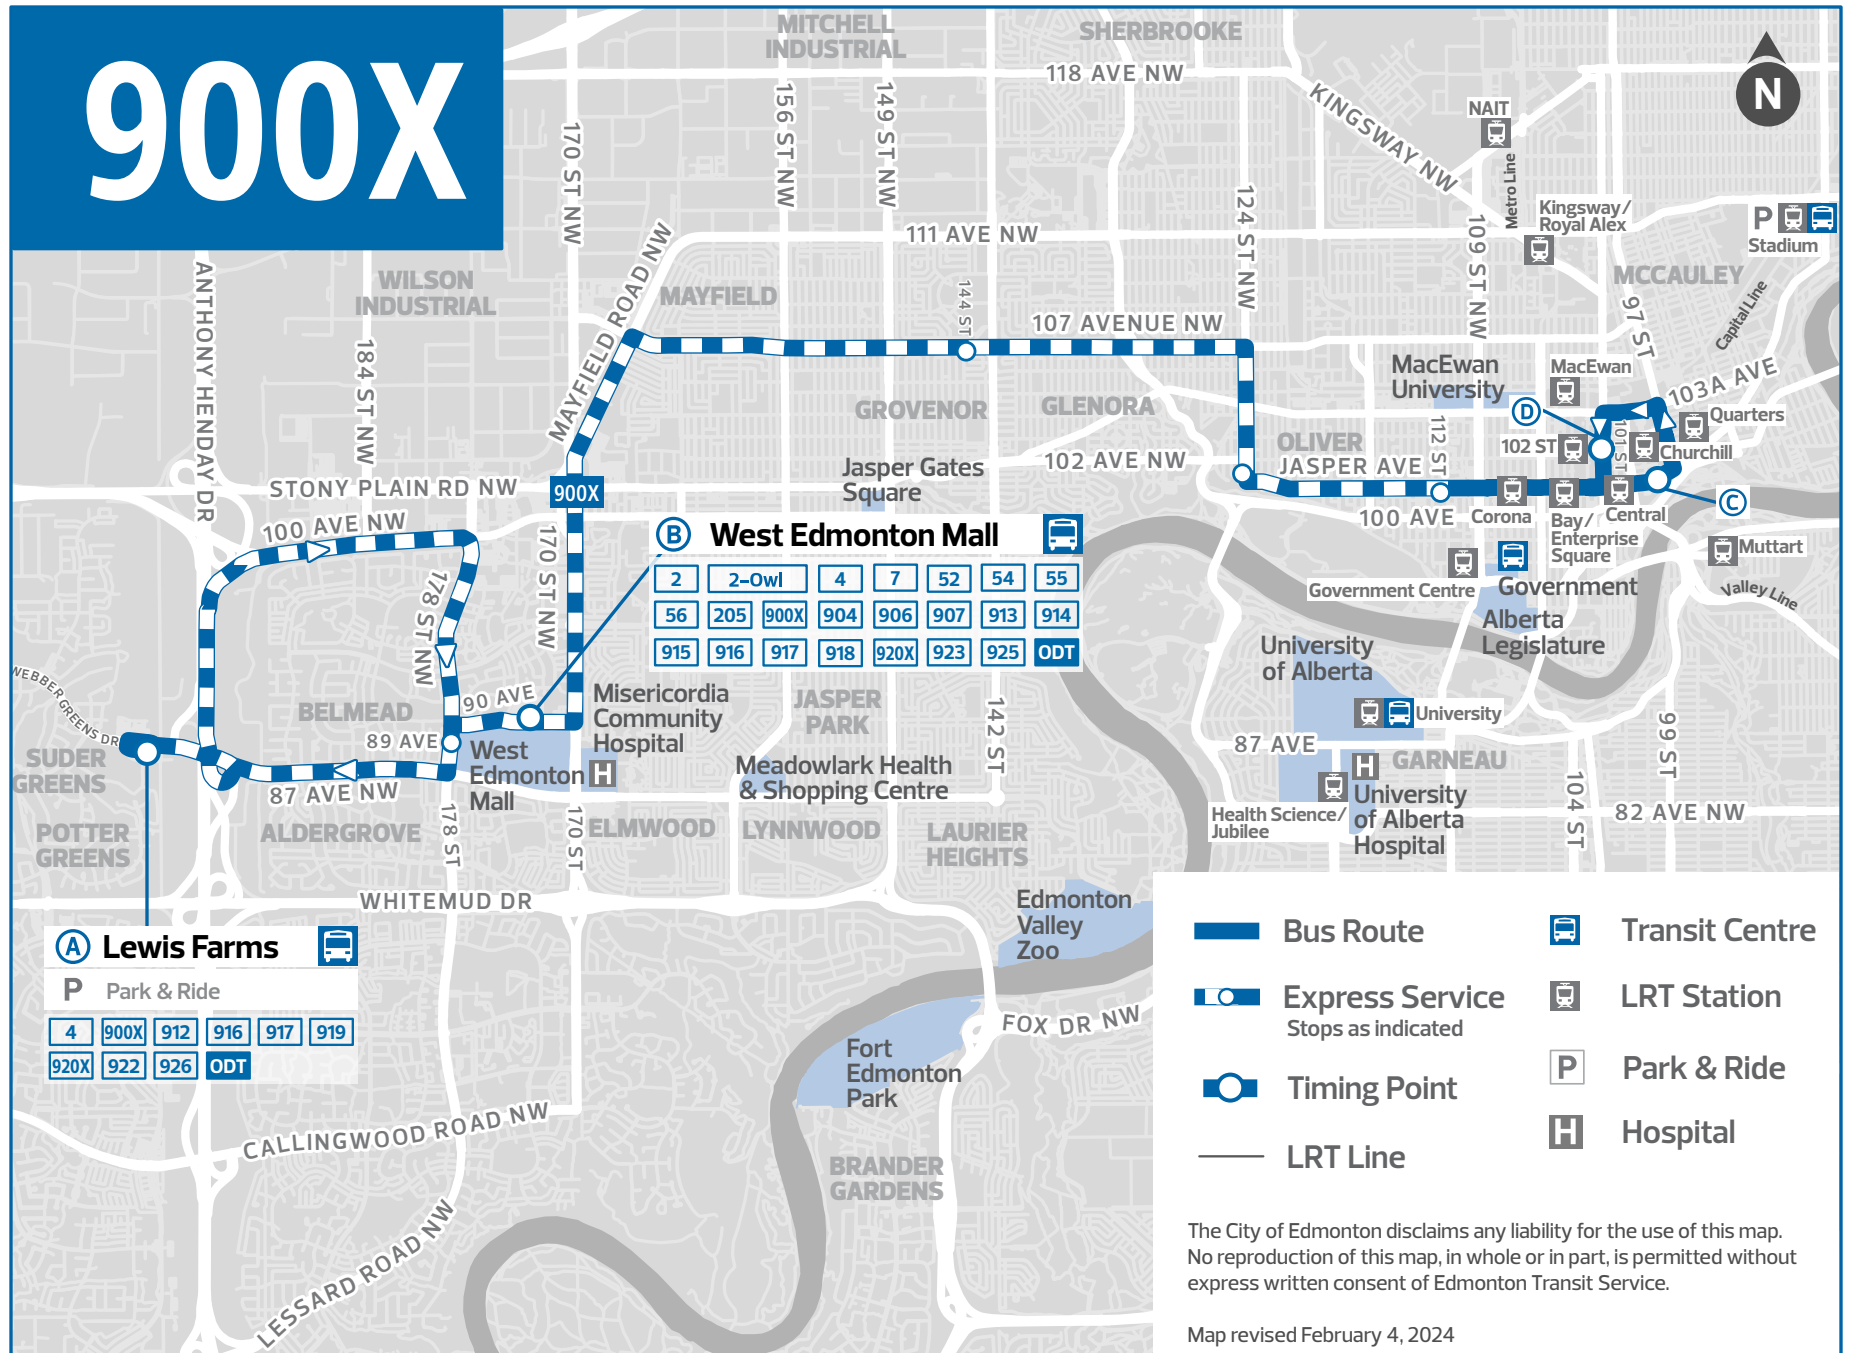

900X

(A) Lewis Farms

P Park & Ride

4	900X	912	916	917	919
920X	922	926	ODT		

(B) West Edmonton Mall

2	2-Owl	4	7	52	54	55
56	205	900X	904	906	907	913
915	916	917	918	920X	923	925
						ODT

- Bus Route
- Express Service
  Stops as indicated
- Timing Point
- LRT Line
- Transit Centre
- LRT Station
- Park & Ride
- Hospital

The City of Edmonton disclaims any liability for the use of this map. No reproduction of this map, in whole or in part, is permitted without express written consent of Edmonton Transit Service.

Map revised February 4, 2024