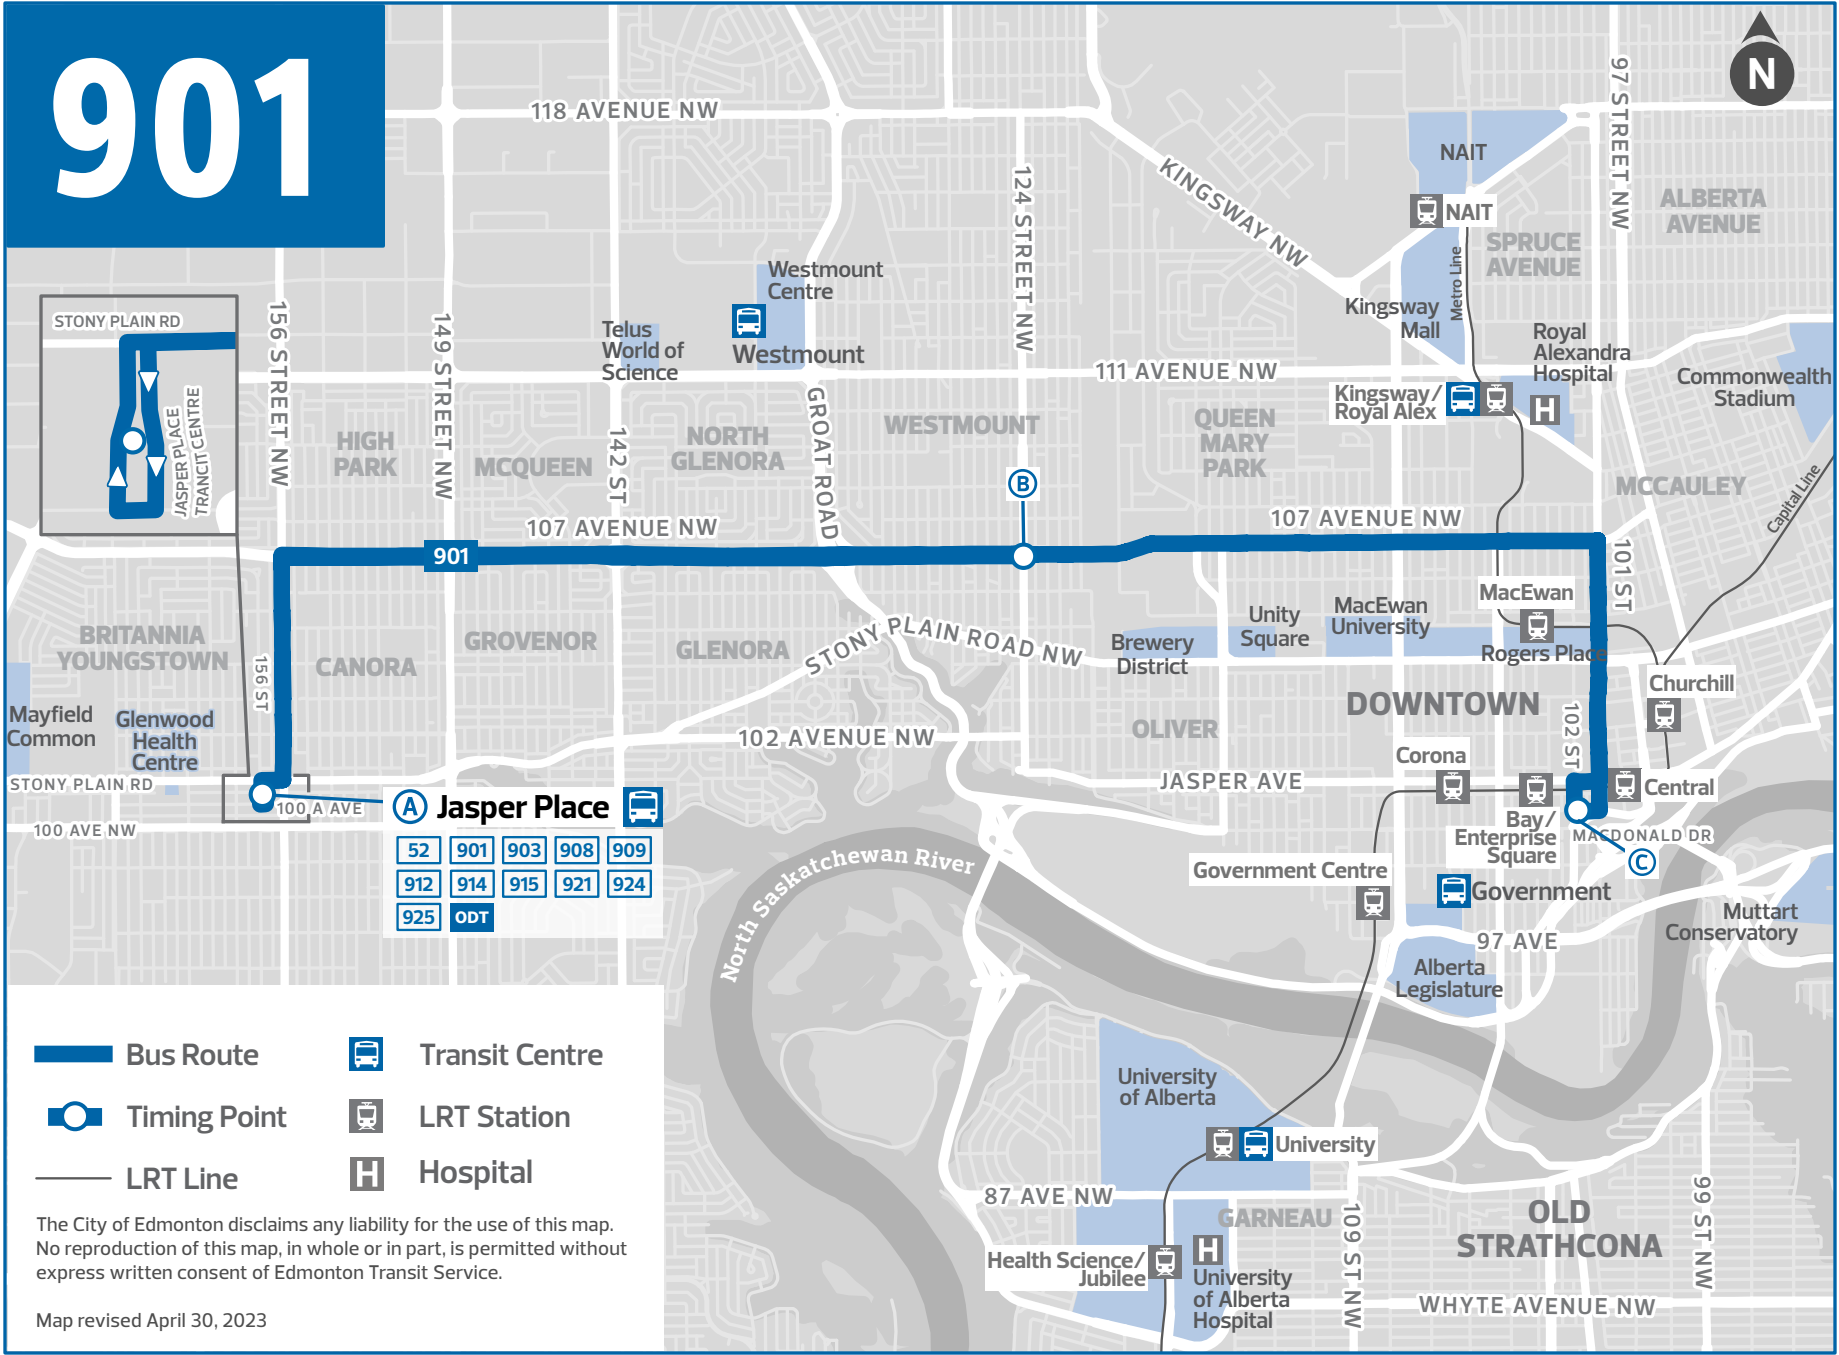

Map revised April 30, 2023

901

MONDAY TO FRIDAY

JASPER PLACE TO DOWNTOWN			JASPER PLACE TO DOWNTOWN		
Jasper Place TC	124 St & 107 Ave	102 St & MacDonald Dr	Jasper Place TC	124 St & 107 Ave	102 St & MacDonald Dr
5:00	5:09	5:22	2:15	2:25	2:40
5:20	5:29	5:42	2:30	2:40	2:55
5:40	5:49	6:02	2:45	2:55	3:11
6:00	6:09	6:22	3:00	3:12	3:29
6:10	6:19	6:32	3:15	3:27	3:44
6:20	6:29	6:44	3:30	3:42	3:59
6:30	6:41	6:56	3:45	3:57	4:14
6:40	6:51	7:06	4:00	4:12	4:29
6:50	7:01	7:16	4:15	4:27	4:44
7:00	7:11	7:26	4:30	4:42	4:59
7:10	7:21	7:36	4:45	4:57	5:14
7:20	7:31	7:46	5:00	5:12	5:29
7:30	7:41	7:56	5:15	5:27	5:44
7:40	7:51	8:06	5:30	5:42	5:59
7:50	8:01	8:16	5:50	6:02	6:19
8:00	8:11	8:26	6:10	6:22	6:37
8:10	8:21	8:36	6:30	6:39	6:53
8:20	8:31	8:46	6:50	6:59	7:13
8:30	8:41	8:56	7:10	7:19	7:33
8:44	8:55	9:10	7:30	7:39	7:53
9:00	9:10	9:25	7:50	7:59	8:13
9:15	9:25	9:40	8:10	8:19	8:33
9:30	9:40	9:55	8:30	8:39	8:53
9:45	9:55	10:10	8:50	8:59	9:13
10:00	10:10	10:25	9:10	9:19	9:33
10:15	10:25	10:40	9:30	9:39	9:53
10:30	10:40	10:55	9:55	10:04	10:18
10:45	10:55	11:10	10:25	10:34	10:48
11:00	11:10	11:25	10:55	11:04	11:18
11:15	11:25	11:40	11:25	11:34	11:48
11:30	11:40	11:55	11:55	12:04	12:18
11:45	11:55	12:10	12:25	12:34	12:48
12:00	12:10	12:25			
12:15	12:25	12:40			
12:30	12:40	12:55			
12:45	12:55	1:10			
1:00	1:10	1:25			
1:15	1:25	1:40			
1:30	1:40	1:55			
1:45	1:55	2:10			
2:00	2:10	2:25			