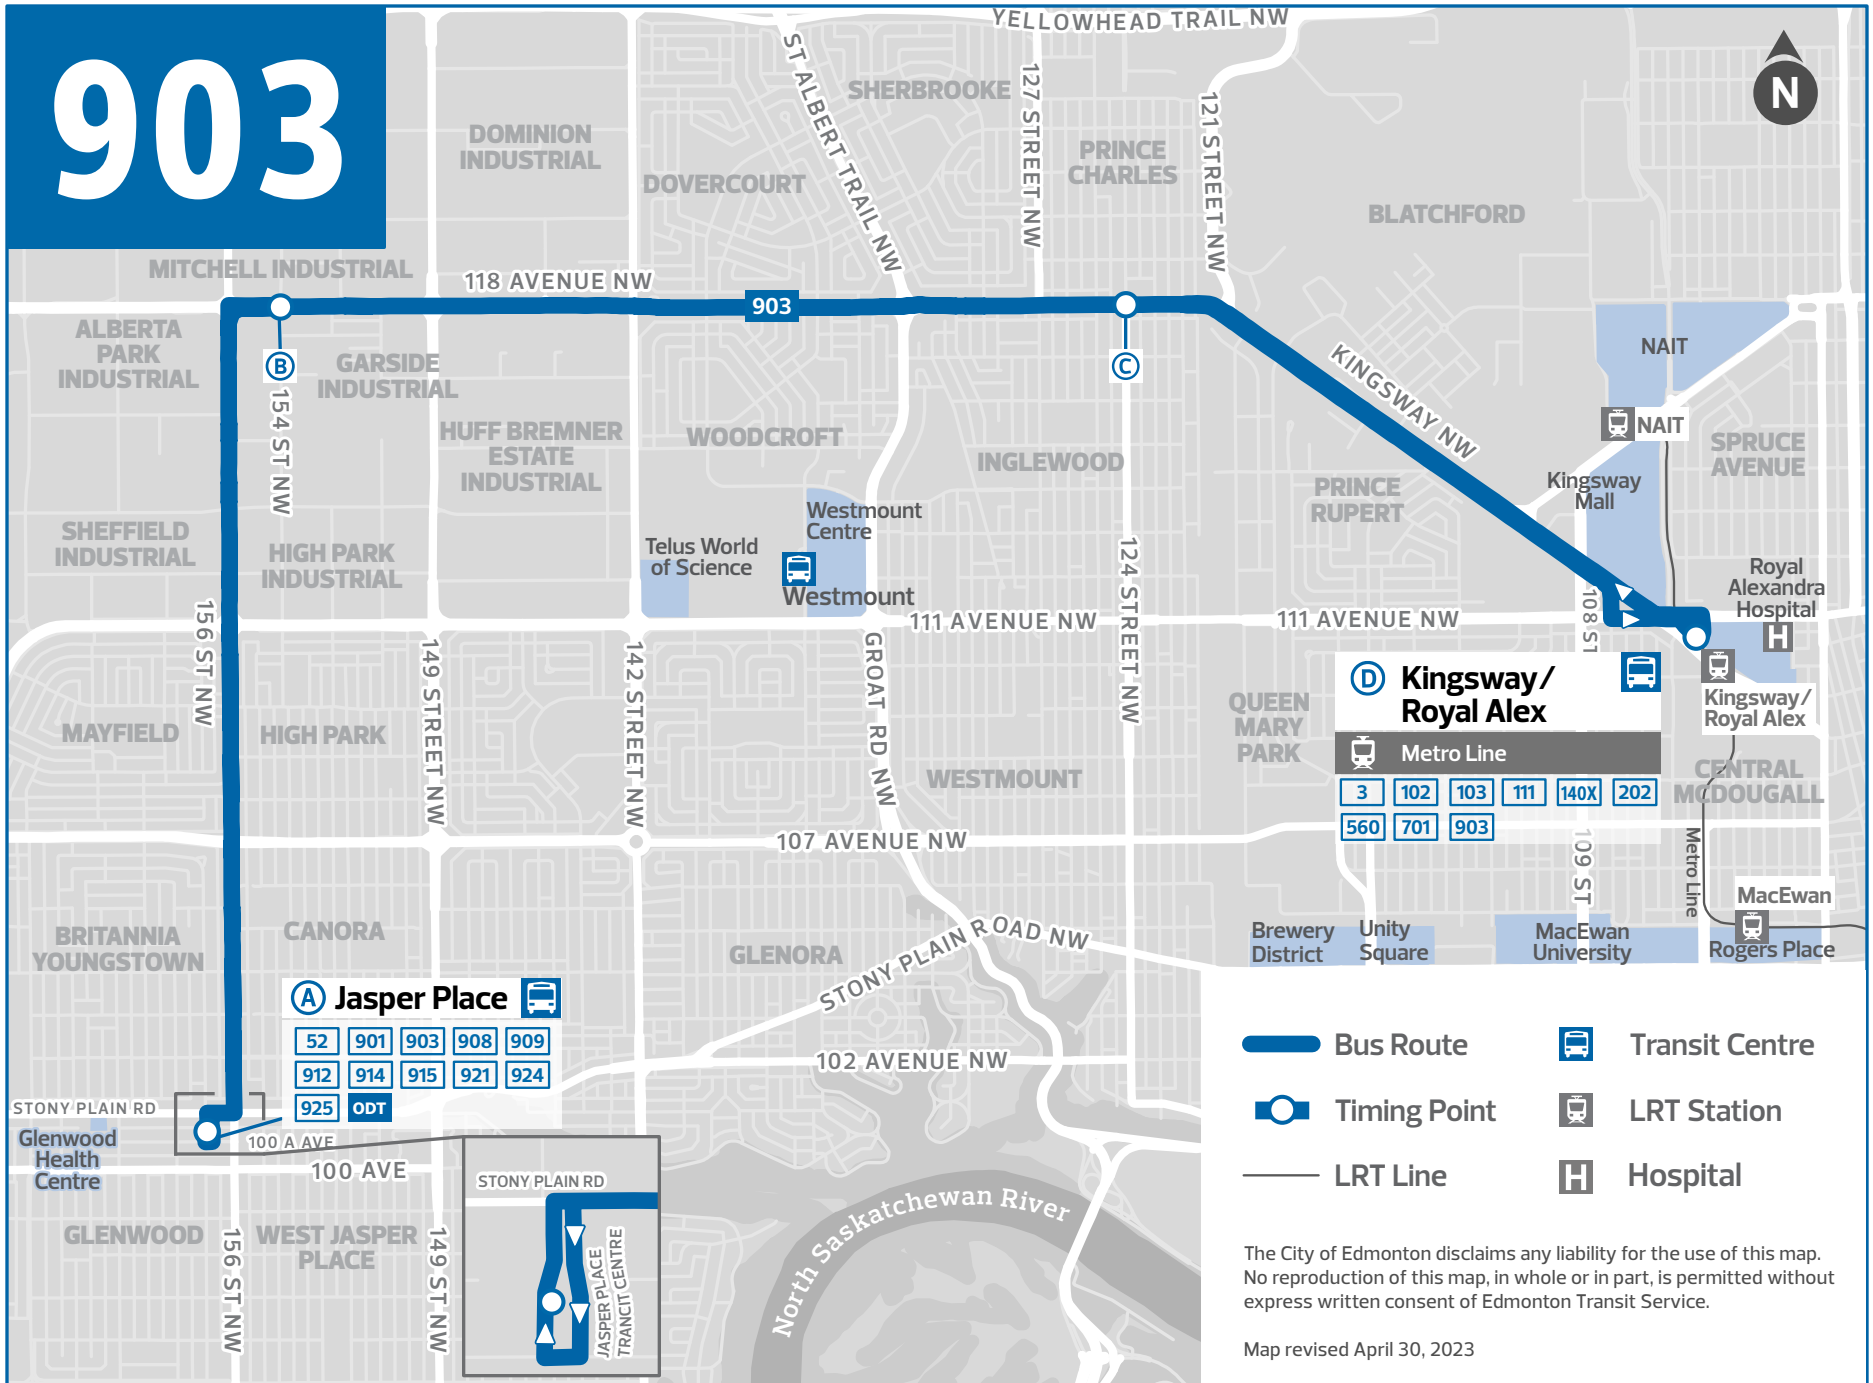

903

JASPER PLACE
MITCHELL INDUSTRIAL
KINGSWAY /
ROYAL ALEXANDRA
HOSPITAL

Revised: February 4, 2024

Edmonton
Transit
Service

903

A Jasper Place

- 52
- 901
- 903
- 908
- 909
- 912
- 914
- 915
- 921
- 924
- 925
- ODT

TIMING POINTS

903

SATURDAY

JASPER PLACE TO KINGSWAY/ROYAL ALEX

Jasper Place TC	154 St & 118 Ave	123 St & 118 Ave	Kingsway Royal Alex TC
A	B	C	D
5:34	5:41	5:48	5:56
6:34	6:41	6:48	6:56
7:33	7:40	7:47	7:55
8:03	8:10	8:17	8:25
8:33	8:40	8:47	8:55
9:01	9:09	9:17	9:25
9:31	9:39	9:47	9:55
10:01	10:09	10:17	10:25
10:31	10:39	10:47	10:55
11:01	11:09	11:17	11:25
11:31	11:39	11:47	11:55
12:01	12:09	12:17	12:25
12:31	12:39	12:47	12:55
1:01	1:09	1:17	1:25
1:31	1:39	1:47	1:55
2:01	2:09	2:17	2:25
2:31	2:39	2:47	2:55
3:01	3:09	3:17	3:25
3:31	3:39	3:47	3:55
4:01	4:09	4:17	4:25
		4:32	4:40
4:31	4:39	4:47	4:55
5:03	5:10	5:17	5:25
5:33	5:40	5:47	5:55
6:03	6:10	6:17	6:25
6:33	6:40	6:47	6:55
7:03	7:10	7:17	7:25
7:33	7:40	7:47	7:55
8:03	8:10	8:17	8:25
8:33	8:40	8:47	8:55
9:03	9:10	9:17	9:25
9:33	9:40	9:47	9:55
10:33	10:40	10:47	10:55
11:33	11:40	11:47	11:55

TIMING POINTS

903

SATURDAY

KINGSWAY/ROYAL ALEX TO JASPER PLACE

Kingsway/Royal Alex TC	124 St & 118 Ave	154 St & 118 Ave	Jasper Place TC
D	C	B	A
6:03	6:09	6:16	6:24
7:03	7:09	7:16	7:24
8:03	8:09	8:16	8:24
8:33	8:39	8:46	8:54
9:03	9:11	9:19	9:28
9:33	9:41	9:49	9:58
10:03	10:11	10:19	10:28
10:33	10:41	10:49	10:58
11:03	11:11	11:19	11:28
11:33	11:41	11:49	11:58
12:03	12:11	12:19	12:28
12:33	12:41	12:49	12:58
1:03	1:11	1:19	1:28
1:33	1:41	1:49	1:58
2:03	2:11	2:19	2:28
2:33	2:41	2:49	2:58
3:03	3:11	3:19	3:28
3:33	3:41	3:49	3:58
4:03	4:11	4:19	4:28
4:33	4:41	4:49	4:58
5:03	5:10	5:17	5:25
5:33	5:40	5:47	5:55
6:03	6:10	6:17	6:25
6:33	6:40	6:47	6:55
7:03	7:10	7:17	7:25
7:33	7:40	7:47	7:55
8:03	8:10	8:17	8:25
8:33	8:40	8:47	8:55
9:03	9:10	9:17	9:25
9:33	9:40	9:47	9:55
10:03	10:10	10:17	10:25
11:03	11:10	11:17	11:25
12:03	12:10	12:17	12:25