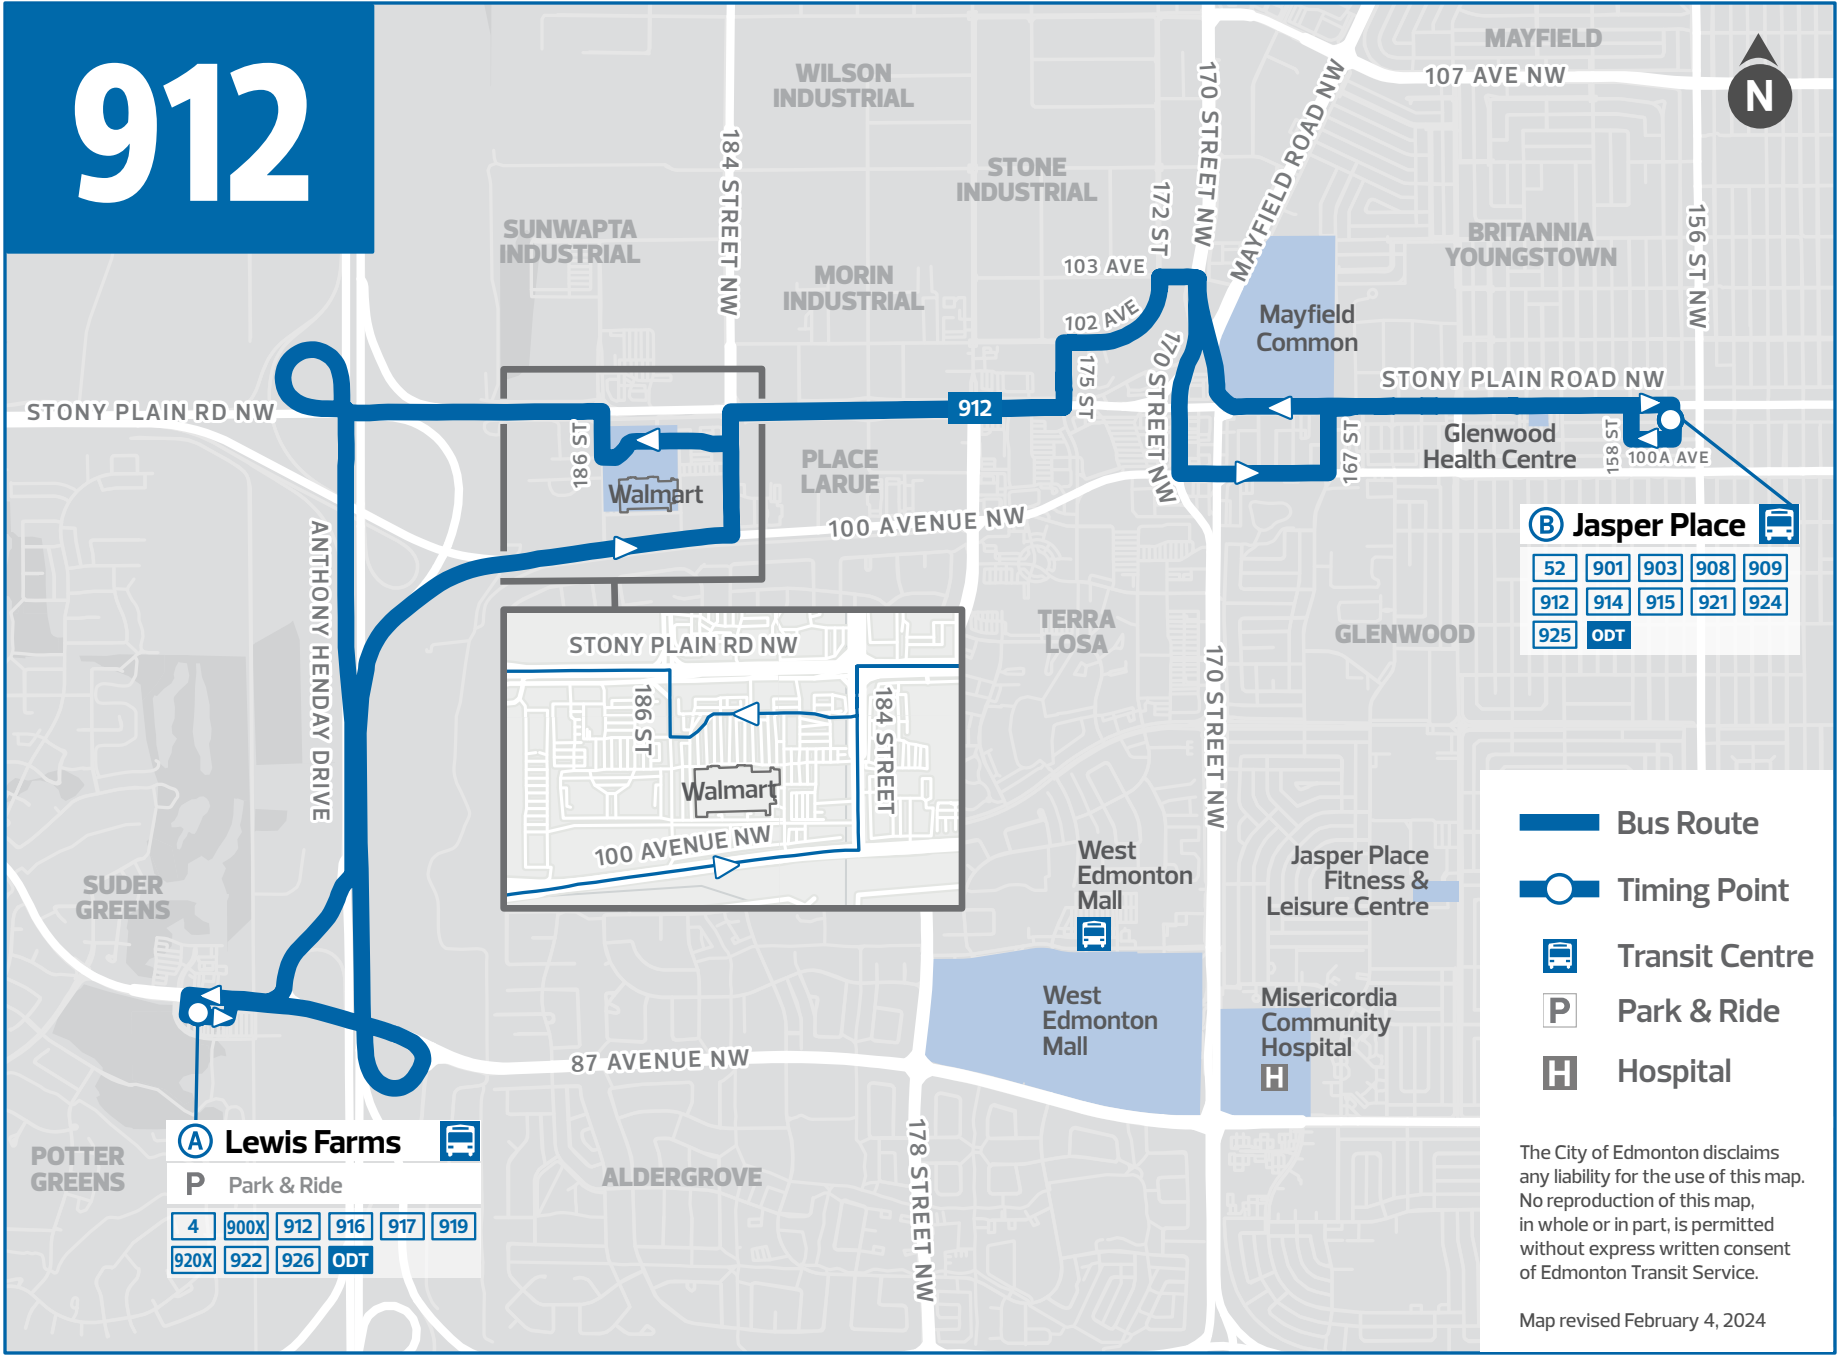

Revised: February 4, 2024

Edmonton
Transit
Service

912

A Lewis Farms

P Park & Ride

4	900X	912	916	917	919
920X	922	926	ODT		

B Jasper Place

52	901	903	908	909
912	914	915	921	924
925	ODT			

- Bus Route
- Timing Point
- Transit Centre
- Park & Ride
- Hospital

The City of Edmonton disclaims any liability for the use of this map. No reproduction of this map, in whole or in part, is permitted without express written consent of Edmonton Transit Service.

Map revised February 4, 2024

912 MON TO FRI

LEWIS FARMS TO JASPER PLACE

Lewis Farms TC	Jasper Place TC
A → B	
5:35	5:53
6:05	6:23
6:33	6:53
7:03	7:23
7:33	7:53
8:03	8:23
8:33	8:53
9:03	9:22
9:33	9:52
10:03	10:22
10:33	10:52
11:03	11:22
11:33	11:52
12:03	12:22
12:33	12:52
1:03	1:22
1:33	1:52
2:03	2:22
2:33	2:52
3:06	3:26
3:36	3:56
4:06	4:26
4:36	4:56
5:06	5:26
5:36	5:56
6:06	6:26
6:32	6:50
7:02	7:20
7:32	7:50
8:02	8:20
8:32	8:50
9:02	9:20
9:32	9:50
10:02	10:19

- ① ROUTE NUMBER
- ② DAY OF THE WEEK
- ③ LOCATION / TIMING POINTS
- ④ MAP MARKERS

①	② SUNDAY					
	CAPILANO TO DOWNTOWN			CAPILANO TO DOWNTOWN		
	Capilano TC	79 St & 106 Ave	102 St & MacDonald Dr	Capilano TC	79 St & 106 Ave	102 St & MacDonald Dr
④	A	B	C	A	B	C
5:35		5:43	5:56	5:20	5:28	5:44
5:55		6:03	6:16	5:35	5:43	5:59
6:15		6:23	6:36	5:50	5:58	6:14
6:35		6:43	6:56	6:05	6:13	6:29
6:55		7:03	7:16	6:20	6:28	6:44
7:15		7:23	7:36	6:35	6:43	6:59
7:35		7:43	7:56	6:50	6:58	7:14
7:55		8:03	8:16	7:05	7:13	7:29
8:15		8:23	8:36	7:25	7:33	7:49
8:35		8:43	8:56	7:45	7:53	8:09
8:55		9:03	9:17	8:05	8:13	8:29
9:15		9:25	9:39	8:25	8:33	8:49
9:35		9:44	9:58	8:45	8:53	9:09
9:55		10:05	10:19	9:05	9:13	9:29
10:15		10:24	10:38	9:25	9:33	9:49
10:35		10:45	10:59	9:45	9:53	10:09
10:50		10:59	11:13	10:05	10:13	10:29
11:05		11:15	11:29	10:25	10:33	10:49
11:20		11:30	11:44	10:45	10:53	11:09