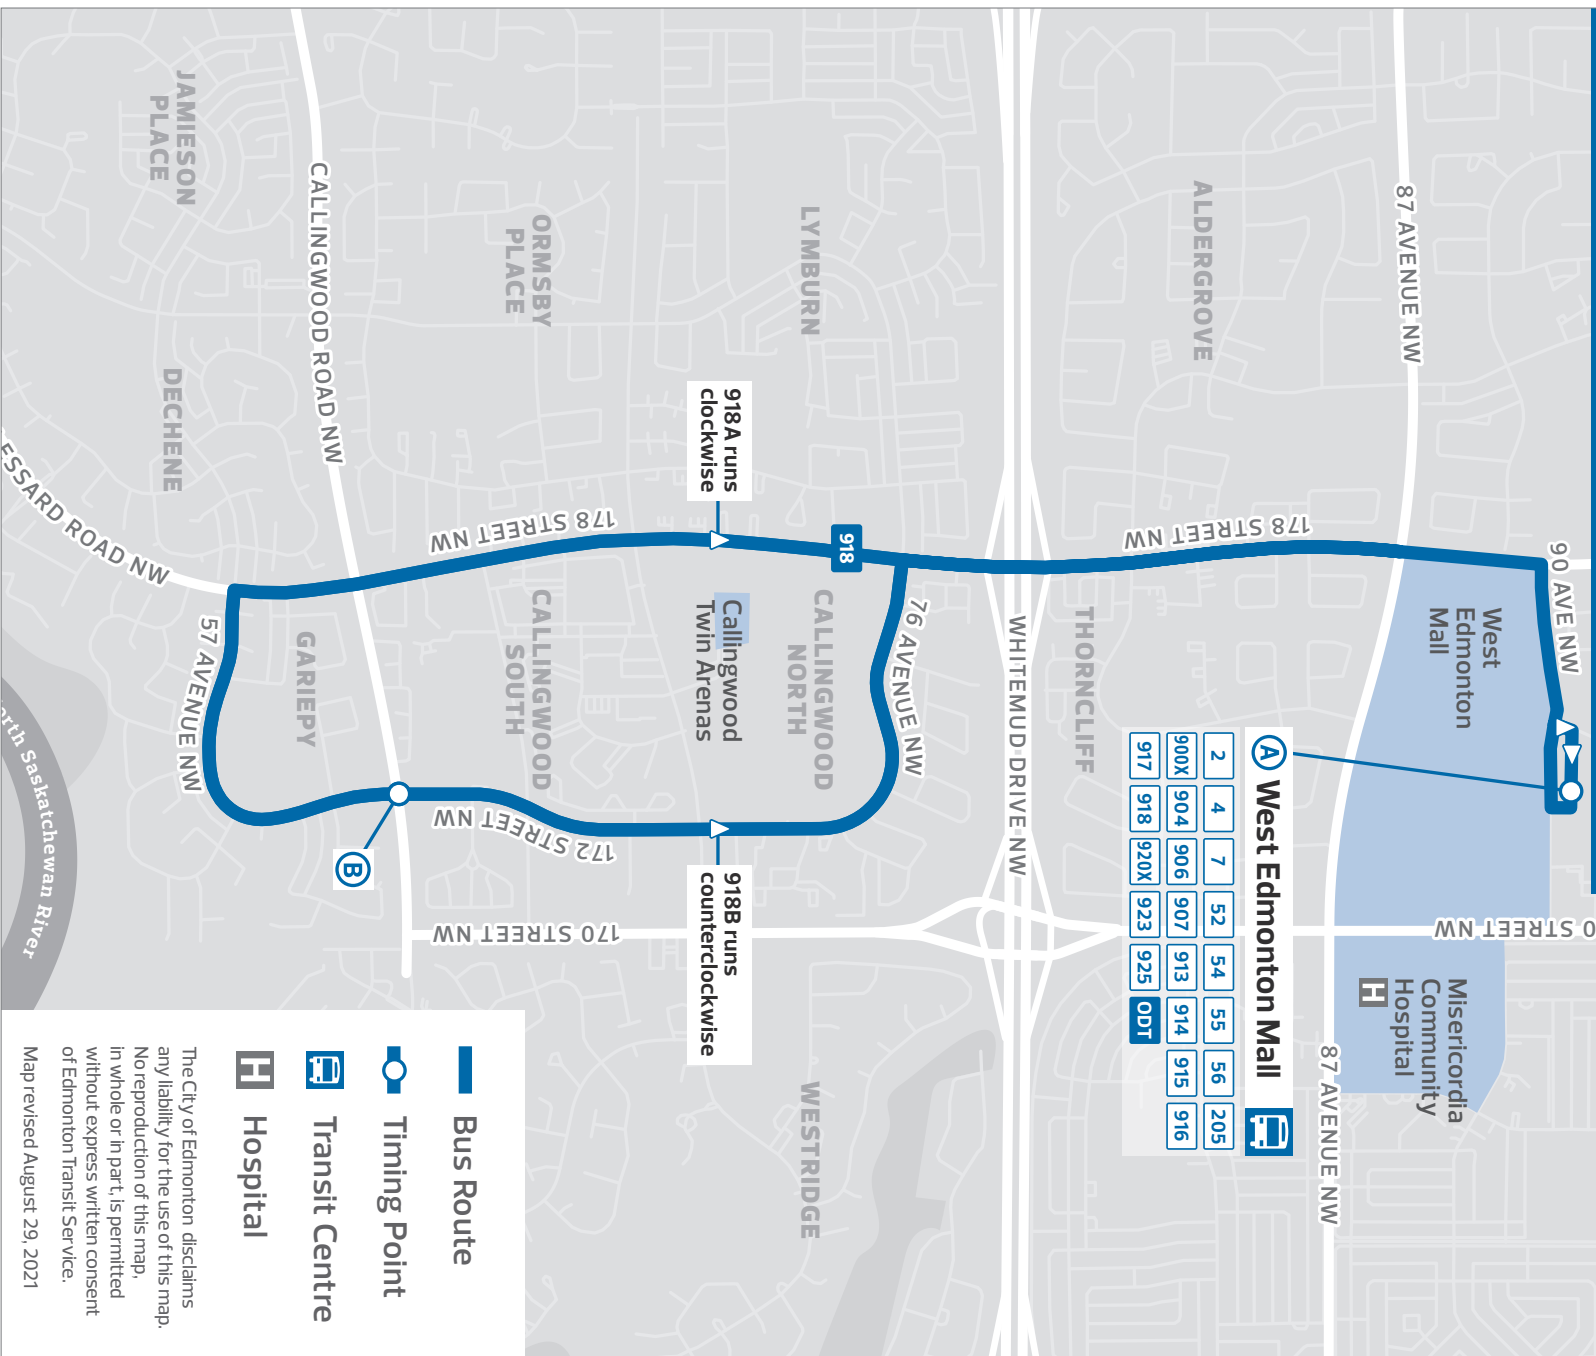

Revised December 3, 2023

Edmonton
Transit
Service

918A/918B

A West Edmonton Mall 

2	4	7	52	54	55	56	205
900X	904	906	907	913	914	915	916
917	918	920X	923	925	ODT		

918A runs clockwise

918B runs counterclockwise

-  Bus Route
-  Timing Point
-  Transit Centre
-  Hospital

The City of Edmonton disclaims any liability for the use of this map. No reproduction of this map, in whole or in part, is permitted without express written consent of Edmonton Transit Service.
Map revised August 29, 2021

TIMING POINTS

918

MONDAY TO FRIDAY

B WEST EDM MALL TO LESSARD

West Edm Mall TC	172 St & Callingwood Rd	West Edm Mall TC
A	B	A
5:12	5:23	5:35
5:42	5:53	6:05
6:12	6:23	6:36
6:35	6:47	7:01
6:50	7:02	7:16
7:05	7:17	7:31
7:20	7:32	7:46
7:35	7:47	8:01
7:50	8:02	8:16
8:05	8:17	8:31
8:20	8:32	8:46
8:35	8:47	9:01
8:50	9:02	9:16
9:05	9:18	9:32
9:23	9:36	9:50
9:53	10:06	10:20
10:23	10:36	10:50
10:53	11:06	11:20
11:23	11:36	11:50
11:53	12:06	12:20
12:23	12:36	12:50
12:53	1:06	1:20
1:23	1:36	1:50
1:53	2:06	2:20
2:23	2:36	2:50
2:53	3:07	3:22
3:23	3:39	3:54
3:38	3:54	4:09
3:53	4:09	4:24
4:08	4:24	4:39
4:23	4:39	4:54
4:38	4:54	5:09
4:53	5:09	5:24
5:08	5:24	5:39
5:23	5:39	5:54
5:38	5:54	6:09
5:53	6:09	6:24
6:22	6:37	6:50
6:52	7:05	7:18
7:22	7:35	7:48
7:52	8:05	8:18
8:22	8:35	8:48

TIMING POINTS

918

SATURDAY

A WEST EDM MALL TO LESSARD

West Edm Mall TC	172 St & Callingwood Rd	West Edm Mall TC
A	B	A
5:39	5:49	6:01
6:39	6:49	7:01
7:39	7:49	8:01
8:39	8:49	9:01
9:07	9:19	9:34
9:37	9:49	10:04
10:07	10:19	10:34
10:37	10:49	11:04
11:07	11:19	11:34
11:37	11:49	12:04
12:07	12:19	12:34
12:37	12:49	1:04
1:07	1:19	1:34
1:37	1:49	2:04
2:07	2:19	2:34
2:37	2:49	3:04
3:07	3:19	3:34
3:37	3:49	4:04
4:07	4:19	4:34
4:37	4:49	5:03
5:09	5:21	5:34
5:39	5:51	6:04
6:09	6:21	6:34
6:39	6:51	7:04
7:09	7:21	7:34
7:39	7:51	8:04
8:39	8:51	9:04
9:39	9:51	10:04
10:39	10:51	11:04
11:39	11:51	12:04
12:39	12:51	1:04