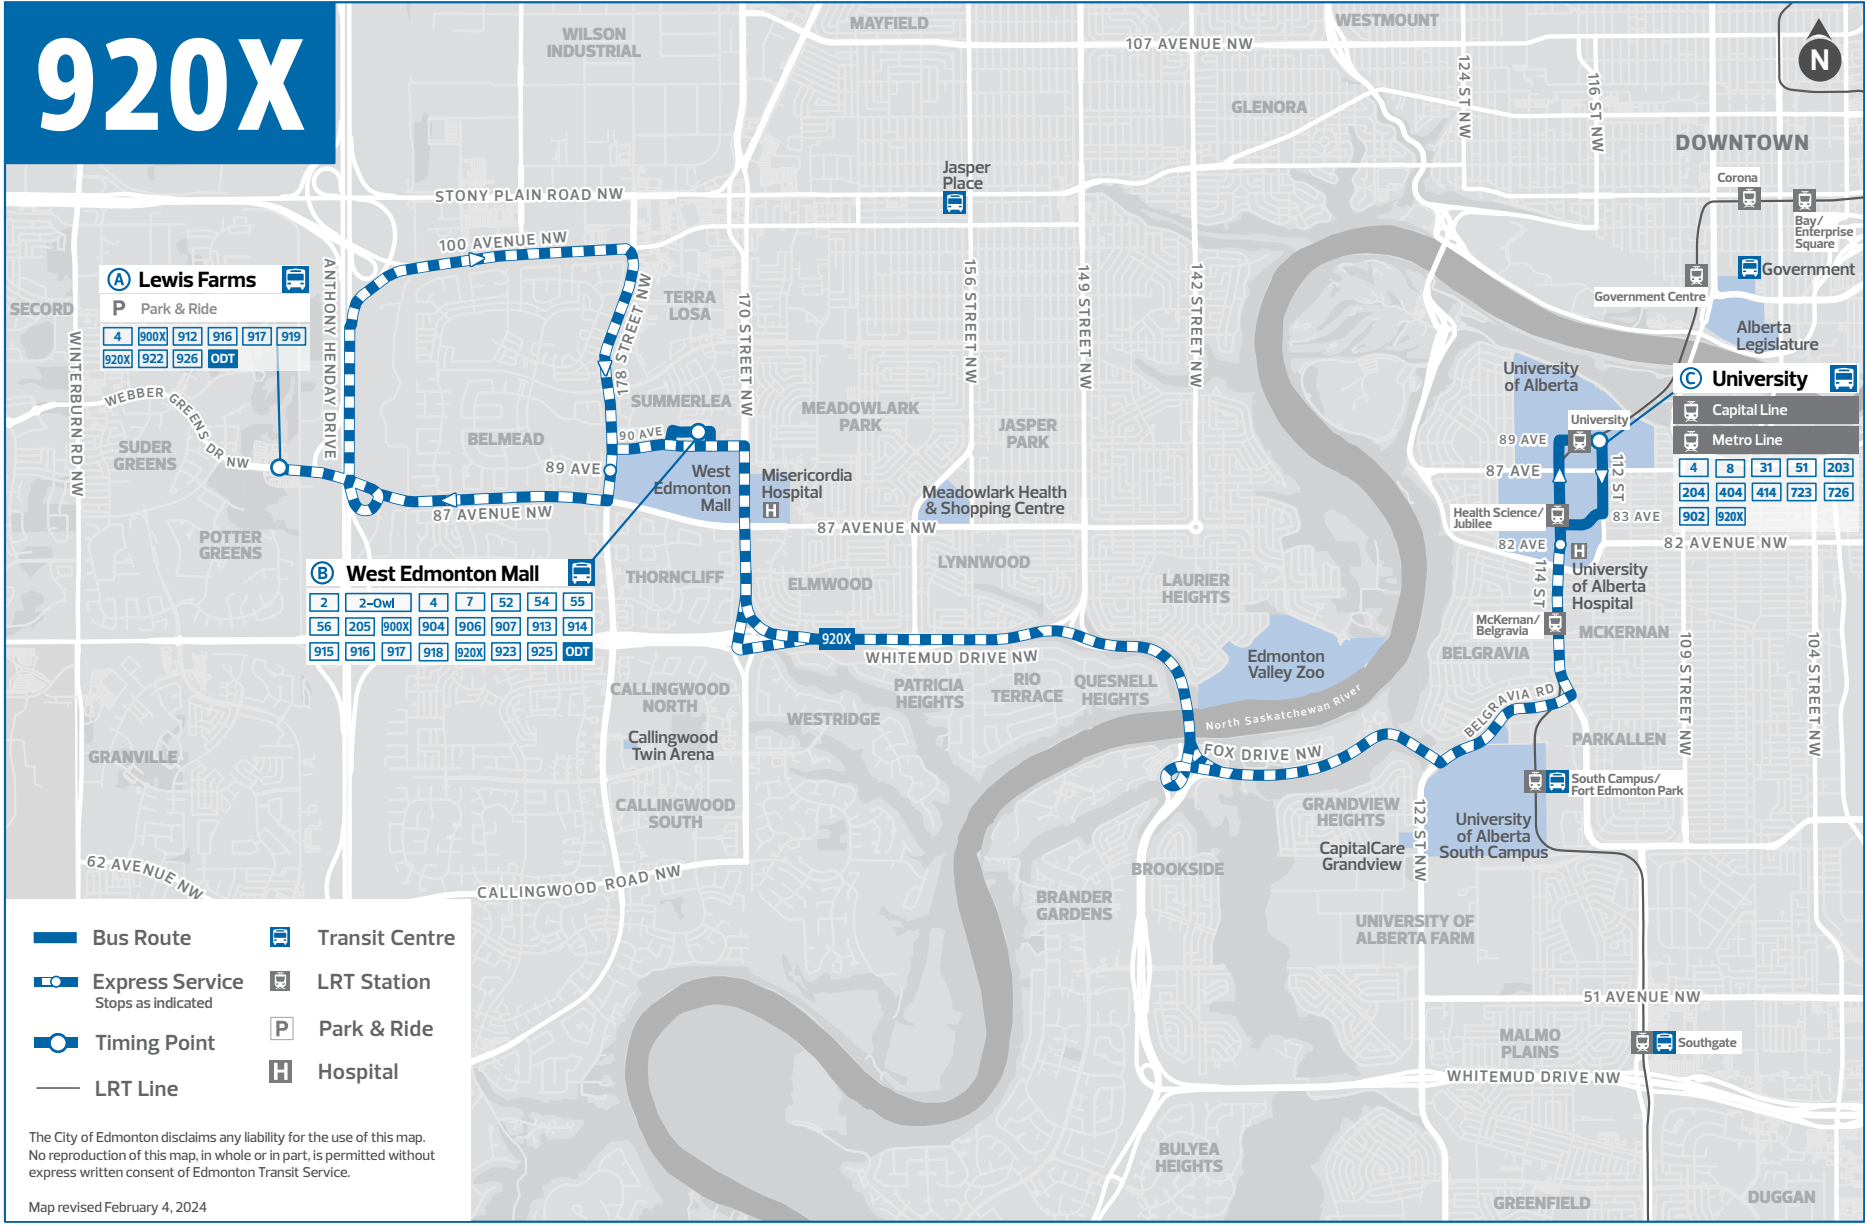

To book your ride:

- + Download the Edmonton On Demand Transit app
- + Visit edmonton.ca/OnDemandTransit
- + Call **780-496-2400**

For more information, visit edmonton.ca/OnDemandTransit

INFORMATION

920X

LEWIS FARMS
WEST EDMONTON MALL
UNIVERSITY

Revised: February 4, 2024

Edmonton
Transit
Service

Edmonton

920X

A Lewis Farms

Park & Ride

4	900X	912	916	917	919
920X	922	926	ODT		

B West Edmonton Mall

2	2-0w	4	7	52	54	55
56	205	900X	904	906	907	913
914	915	916	917	918	920X	923
					925	ODT

C University

Capital Line

Metro Line

4	8	31	51	203
204	404	414	723	726
902	920X			

- Bus Route
- Express Service
Stops as indicated
- Timing Point
- LRT Line
- Transit Centre
- LRT Station
- Park & Ride
- Hospital

The City of Edmonton disclaims any liability for the use of this map. No reproduction of this map, in whole or in part, is permitted without express written consent of Edmonton Transit Service.

Map revised February 4, 2024