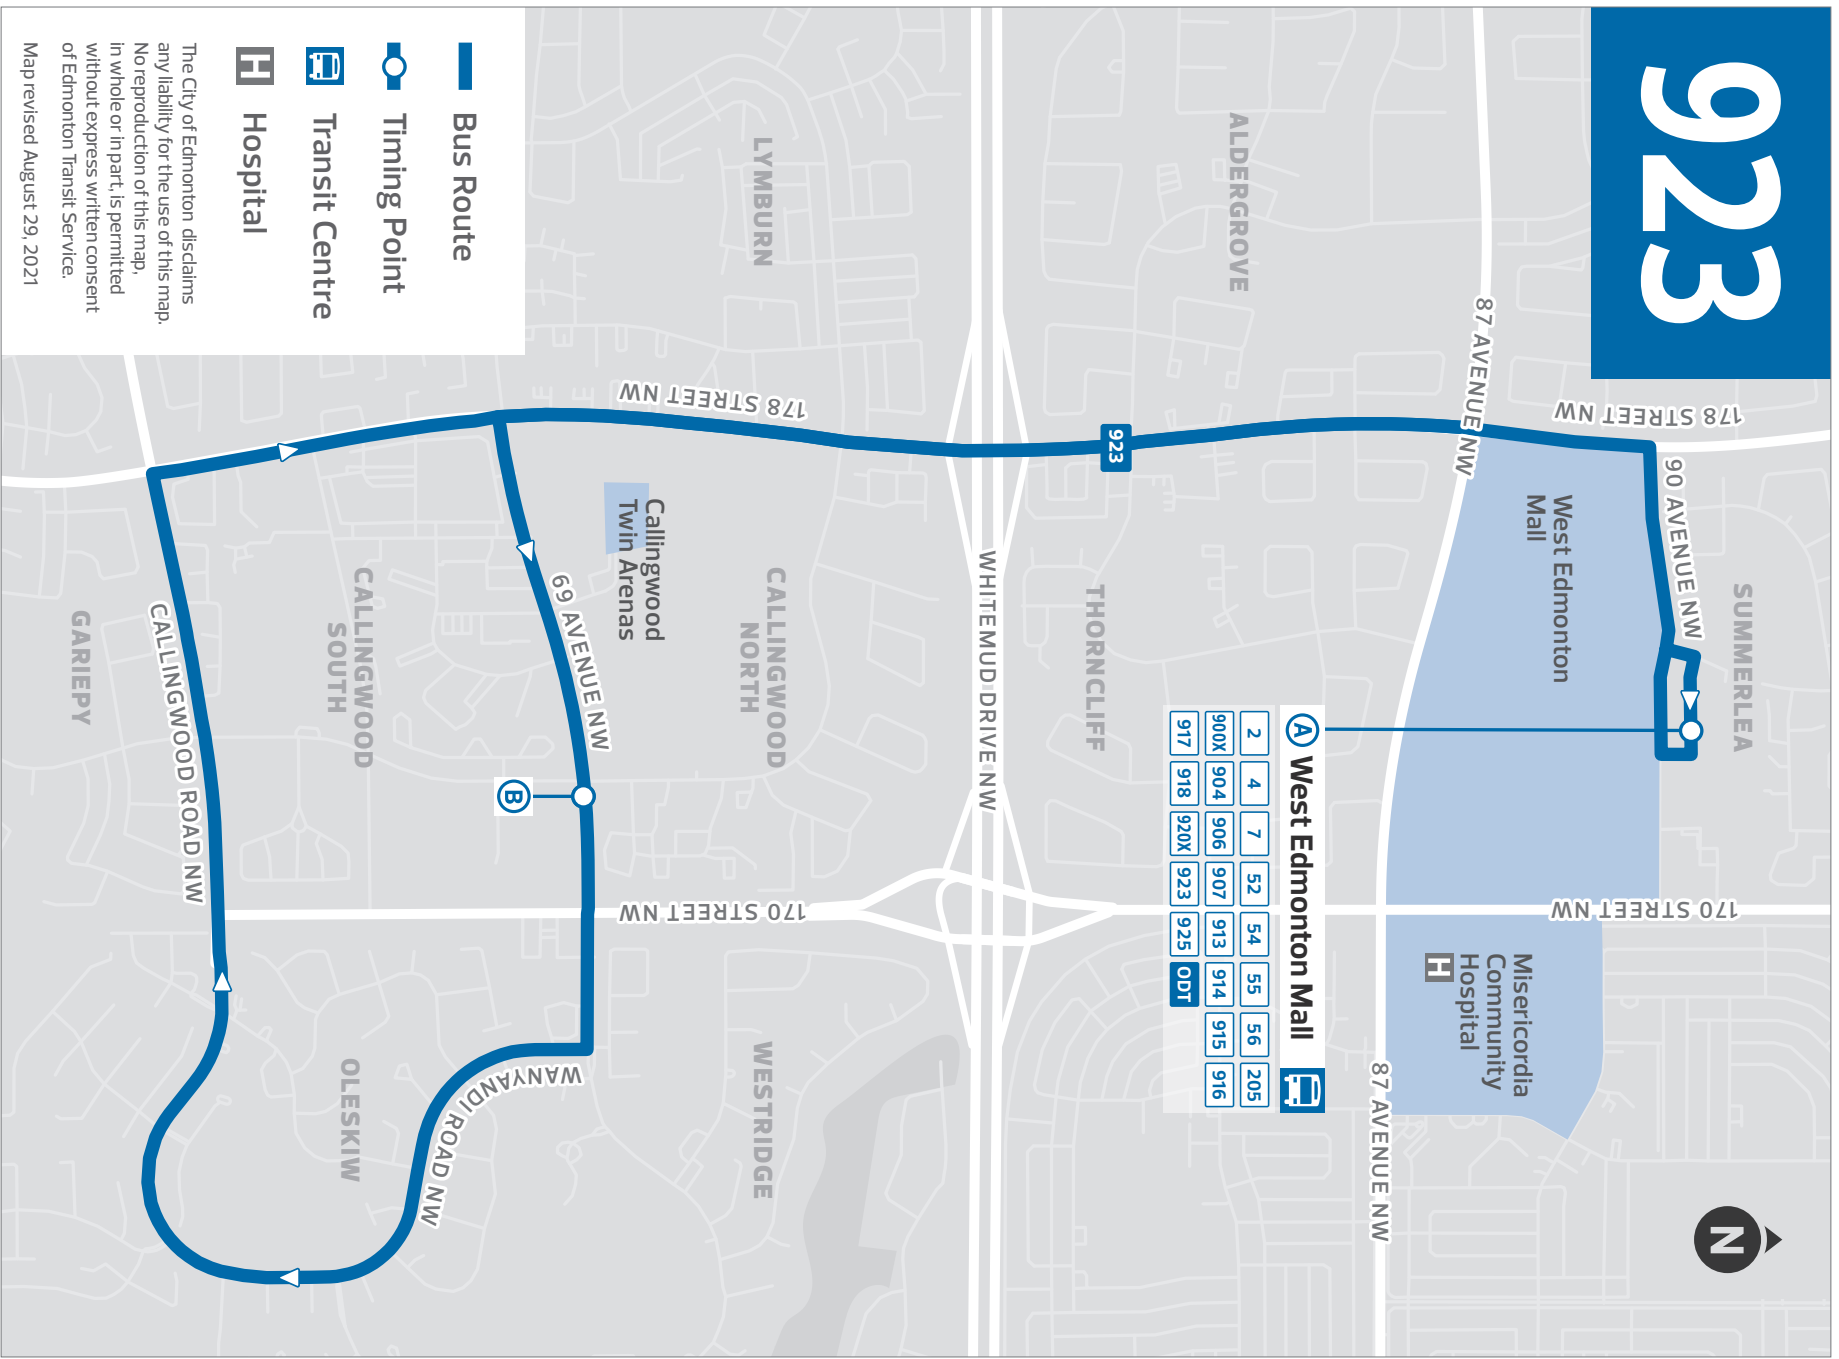

TIMING POINTS

923 SUNDAY			
WEST EDM MALL TO OLESKIW		OLESKIW TO WEST EDM MALL	
West Edm Mall TC	172 St & 69 Ave	172 St & 69 Ave	West Edm Mall TC
			
10:10	10:20	10:20	10:34
10:40	10:50	10:50	11:04
EVERY 30 MINUTES UNTIL		EVERY 30 MINUTES UNTIL	
5:10	5:20	5:20	5:36
5:40	5:50	5:50	6:06
6:10	6:20	6:20	6:36
6:40	6:50	6:50	7:06
7:10	7:20	7:20	7:36

To book your ride:

- + Download the Edmonton On Demand Transit app
- + Visit edmonton.ca/OnDemandTransit
- + Call 780-496-2400

For more information, visit edmonton.ca/OnDemandTransit

INFORMATION

923

WEST EDMONTON MALL
OLESKIW

Revised: December 3, 2023

Edmonton
Transit
Service

923

A West Edmonton Mall 

2	4	7	52	54	55	56	205
900X	904	906	907	913	914	915	916
917	918	920X	923	925	ODT		

-  Bus Route
-  Timing Point
-  Transit Centre
-  Hospital

The City of Edmonton disclaims any liability for the use of this map. No reproduction of this map, in whole or in part, is permitted without express written consent of Edmonton Transit Service.
Map revised August 29, 2021