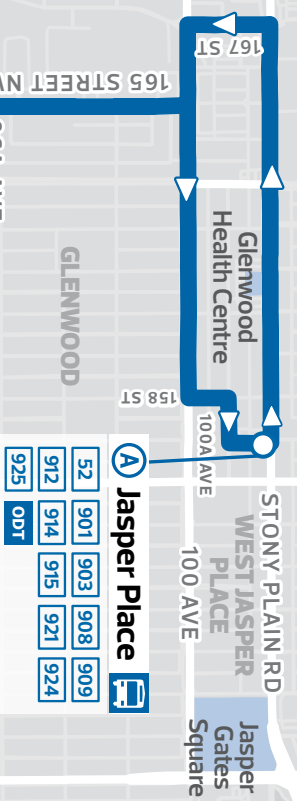

924

MONDAY TO FRIDAY

JASPER PLACE TO RIO TERRACE

Jasper Place TC	156 St & 90A Ave	149 St & 76 Ave
A → B → C		
6:45	6:59	7:06
7:45	7:59	8:06
8:45	8:59	9:06
9:45	9:59	10:06
10:45	10:59	11:06
11:45	11:59	12:06
12:45	12:59	1:06
1:45	1:59	2:06
2:45	2:59	3:06
3:45	3:59	4:06
4:45	4:59	5:06
5:45	5:59	6:06

RIO TERRACE TO JASPER PLACE

149 St & 76 Ave	156 St & 90A Ave	Jasper Place TC
C → B → A		
7:06	7:17	7:28
8:06	8:17	8:28
9:06	9:17	9:28
10:06	10:17	10:28
11:06	11:17	11:28
12:06	12:17	12:28
1:06	1:17	1:28
2:06	2:17	2:28
3:06	3:17	3:28
4:06	4:17	4:28
5:06	5:17	5:28
6:06	6:17	6:28

To book your ride:

- + Download the Edmonton On Demand Transit app
- + Visit edmonton.ca/OnDemandTransit
- + Call **780-496-2400**

For more information, visit edmonton.ca/OnDemandTransit

INFORMATION

924

JASPER PLACE
MEADOWLARK
RIO TERRACE

Revised: February 6, 2022

Edmonton
Transit
Service

924

A Jasper Place

52	901	903	908	909
912	914	915	921	924
925	ODT			

Bus Route

Transit Centre

Timing Point