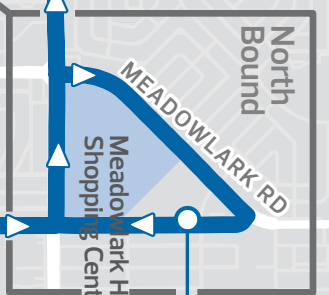

To book your ride:

- + Download the Edmonton On Demand Transit app
- + Visit edmonton.ca/OnDemandTransit
- + Call **780-496-2400**

For more information, visit edmonton.ca/OnDemandTransit

INFORMATION

924

JASPER PLACE
MEADOWLARK
RIO TERRACE

Revised: February 6, 2022

Edmonton
Transit
Service

924

A Jasper Place

52	901	903	908	909
912	914	915	921	924
925	ODT			

Bus Route

Transit Centre

Timing Point