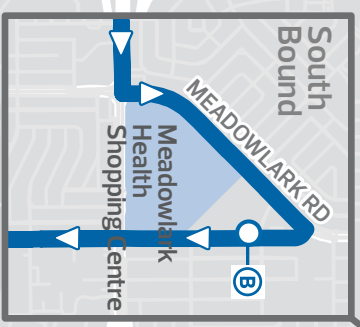

To book your ride:

- + Download the Edmonton On Demand Transit app
- + Visit edmonton.ca/OnDemandTransit
- + Call **780-496-2400**

For more information, visit edmonton.ca/OnDemandTransit

INFORMATION

924

JASPER PLACE
MEADOWLARK
RIO TERRACE

Revised: February 6, 2022

Edmonton
Transit
Service

924

A Jasper Place

52	901	903	908	909
912	914	915	921	924
925	ODT			

Bus Route

Transit Centre

Timing Point

Hospital

The City of Edmonton disclaims any liability for the use of this map. No reproduction of this map, in whole or in part, is permitted without express written consent of Edmonton Transit Service.

Map revised April 30, 2023

Fort Edmonton Park