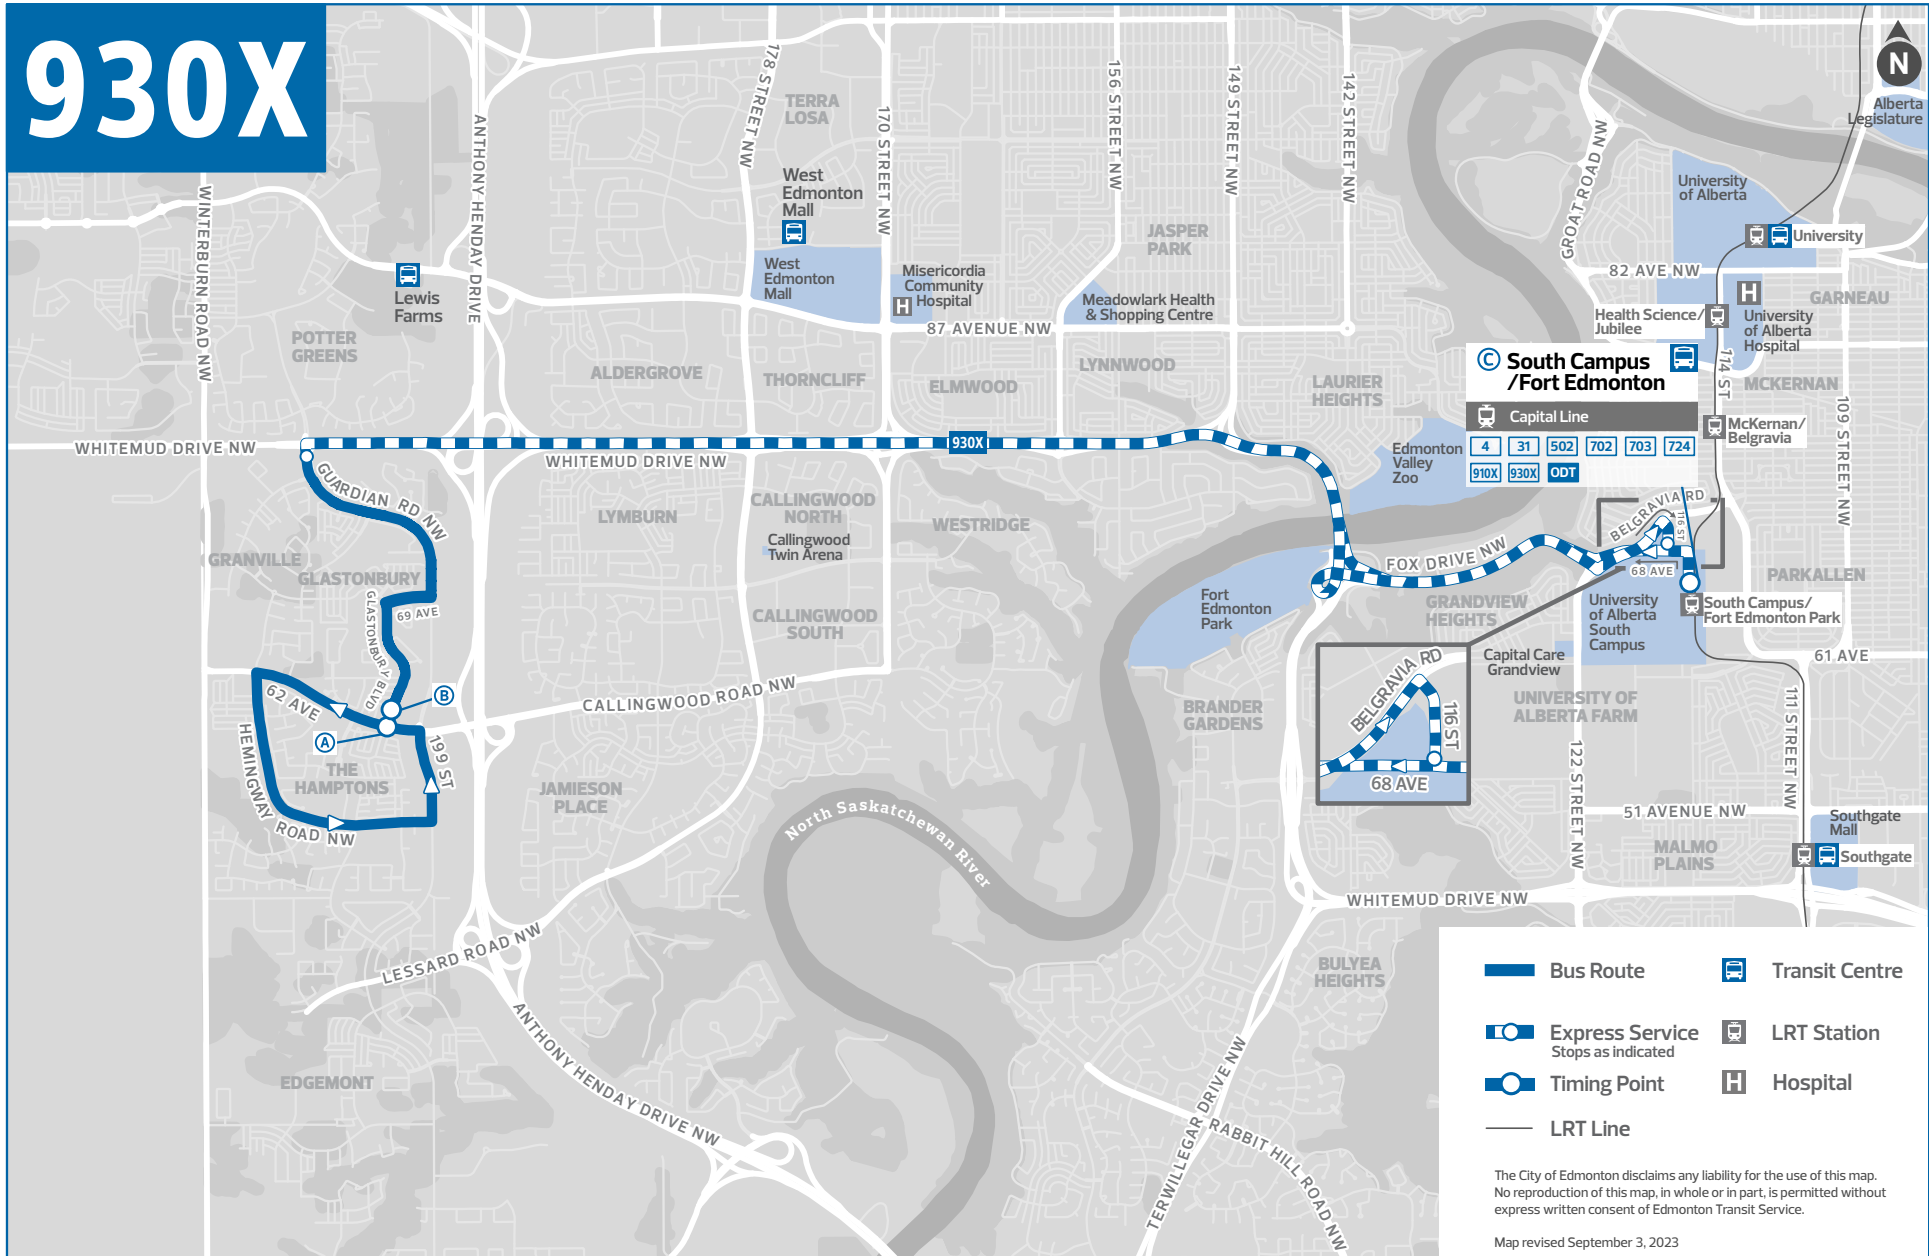

To book your ride:

- + Download the Edmonton On Demand Transit app
- + Visit edmonton.ca/OnDemandTransit
- + Call 780-496-2400

For more information, visit edmonton.ca/OnDemandTransit

INFORMATION

930X

THE HAMPTONS
SOUTH CAMPUS /
FORT EDMONTON PARK

Revised: December 3, 2023

Edmonton
Transit
Service

Edmonton

930X

South Campus /Fort Edmonton

Capital Line

4	31	502	702	703	724
910X	930X	ODT			

- Bus Route
- Express Service
Stops as indicated
- Timing Point
- LRT Line
- Transit Centre
- LRT Station
- Hospital

The City of Edmonton disclaims any liability for the use of this map. No reproduction of this map, in whole or in part, is permitted without express written consent of Edmonton Transit Service.

Map revised September 3, 2023