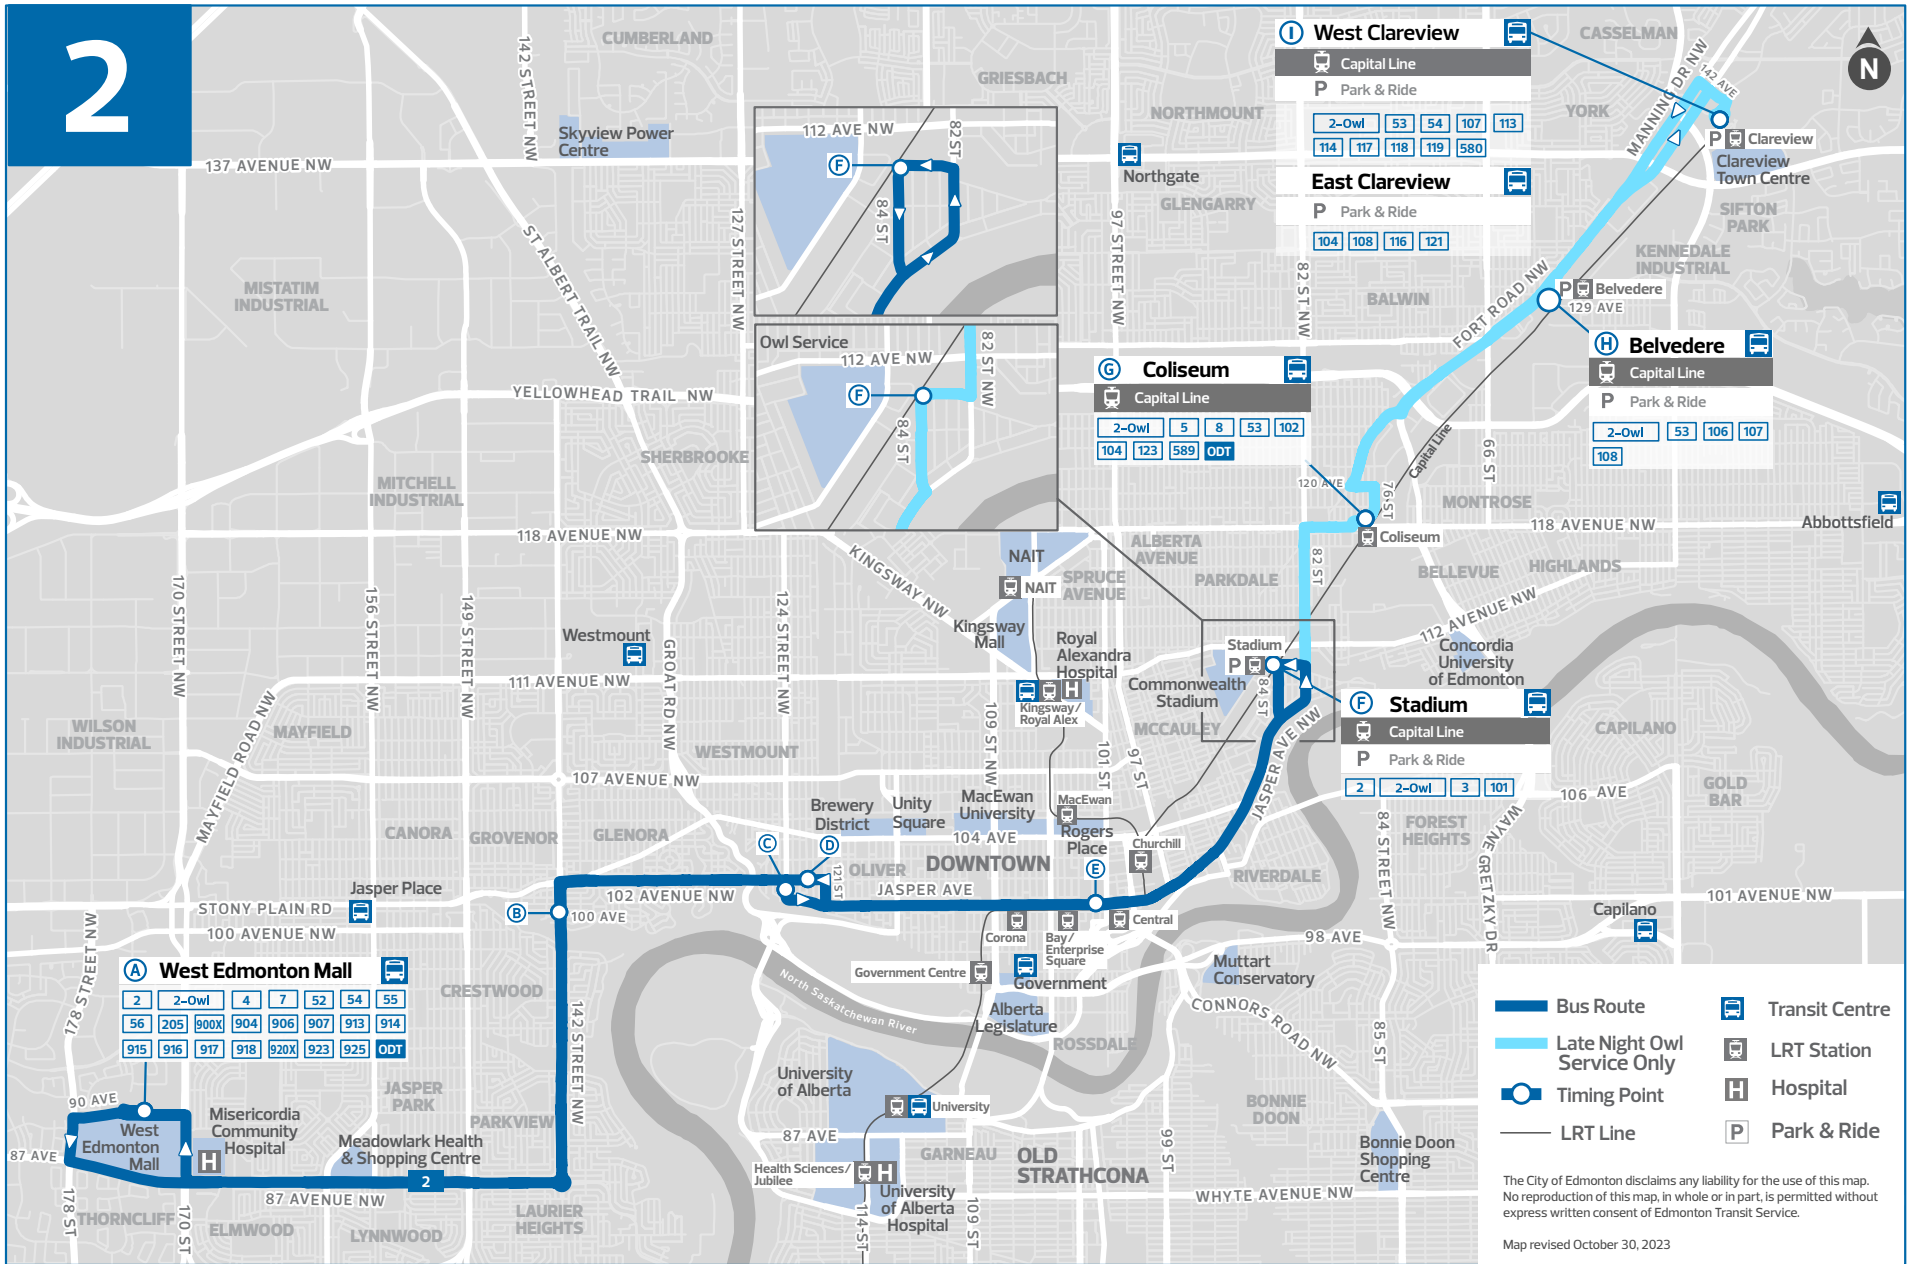

WEST EDMONTON
MALL
DOWNTOWN
STADIUM

FREQUENT SERVICE

Revised: April 28, 2024

Edmonton
Transit
Service

2

WEST EDMONTON MALL TO STADIUM

WestEdm Mall TC	142 St & 100 Ave	101 St & Jasper Ave	Stadium TC on 111 Ave
A	B	E	F
4:43	4:59	5:12	5:19
4:58	5:14	5:27	5:34
5:13	5:29	5:42	5:49
5:28	5:44	5:57	6:04
5:43	5:59	6:12	6:19
5:58	6:14	6:27	6:35
6:13	6:29	6:45	6:54
6:28	6:47	7:04	7:13
6:40	6:59	7:16	7:25
6:52	7:11	7:28	7:37
7:04	7:23	7:40	7:49
7:16	7:35	7:52	8:01
7:28	7:47	8:04	8:13
7:40	7:59	8:16	8:25
7:52	8:11	8:28	8:37
8:04	8:23	8:40	8:49
8:16	8:35	8:52	9:01
8:28	8:47	9:04	9:13
8:43	9:02	9:18	9:27
8:58	9:15	9:31	9:40
9:13	9:30	9:46	9:55
9:28	9:45	10:01	10:10
9:43	10:00	10:16	10:25
9:58	10:15	10:31	10:40
10:13	10:30	10:46	10:55
10:28	10:45	11:01	11:10
10:43	11:00	11:16	11:25
10:58	11:15	11:31	11:40
11:13	11:30	11:46	11:55
11:28	11:45	12:01	12:10
11:43	12:00	12:16	12:25
11:58	12:15	12:31	12:40
12:13	12:30	12:46	12:55
12:28	12:45	1:01	1:10
12:43	1:00	1:16	1:25
12:58	1:15	1:31	1:40
1:13	1:30	1:46	1:55
1:28	1:45	2:01	2:10
1:43	2:00	2:16	2:25
1:58	2:15	2:31	2:40
2:13	2:30	2:46	2:55
2:25	2:42	2:58	3:08
2:37	2:54	3:12	3:22
2:49	3:07	3:26	3:36
3:01	3:22	3:41	3:51