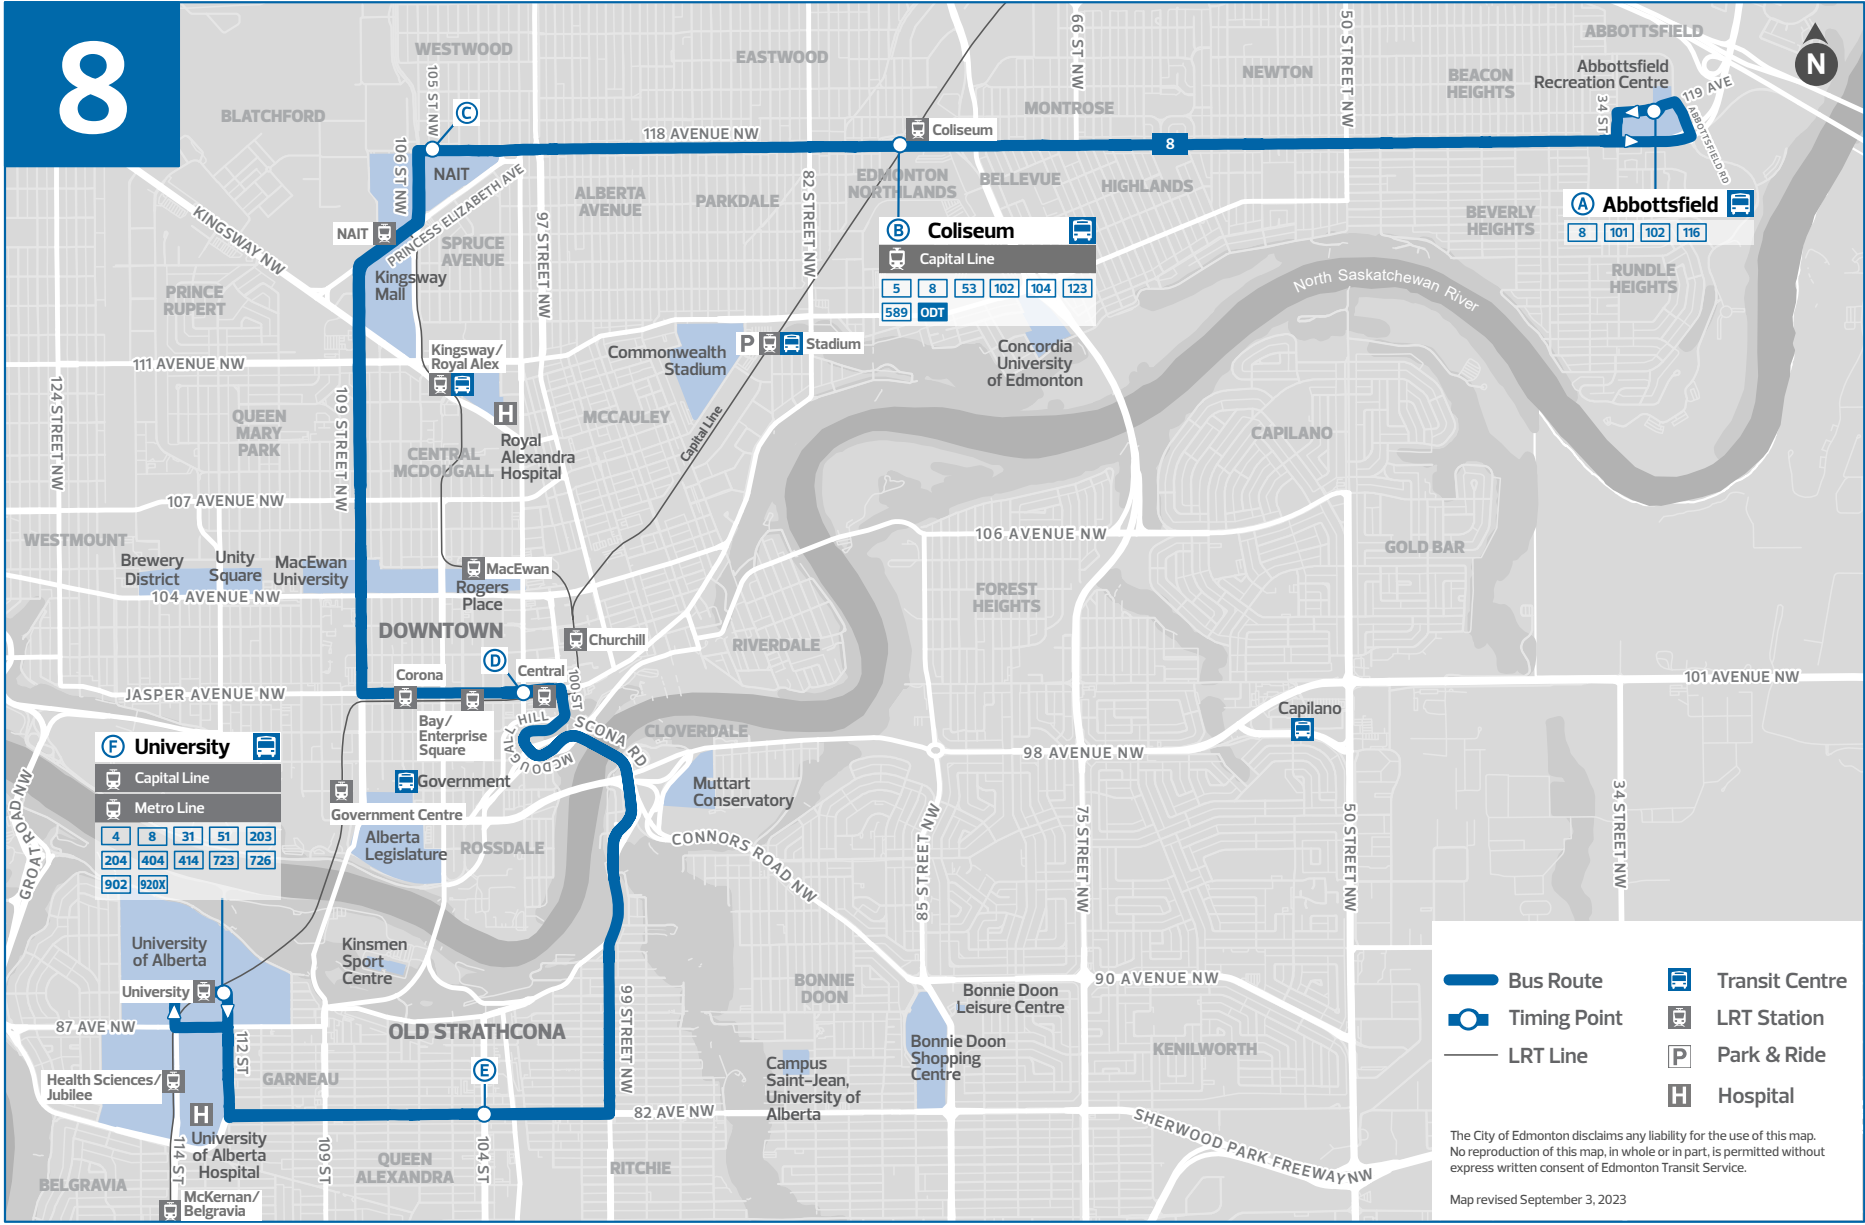

8

- Bus Route
- Timing Point
- LRT Line
- Transit Centre
- LRT Station
- Park & Ride
- Hospital

Map revised September 3, 2023