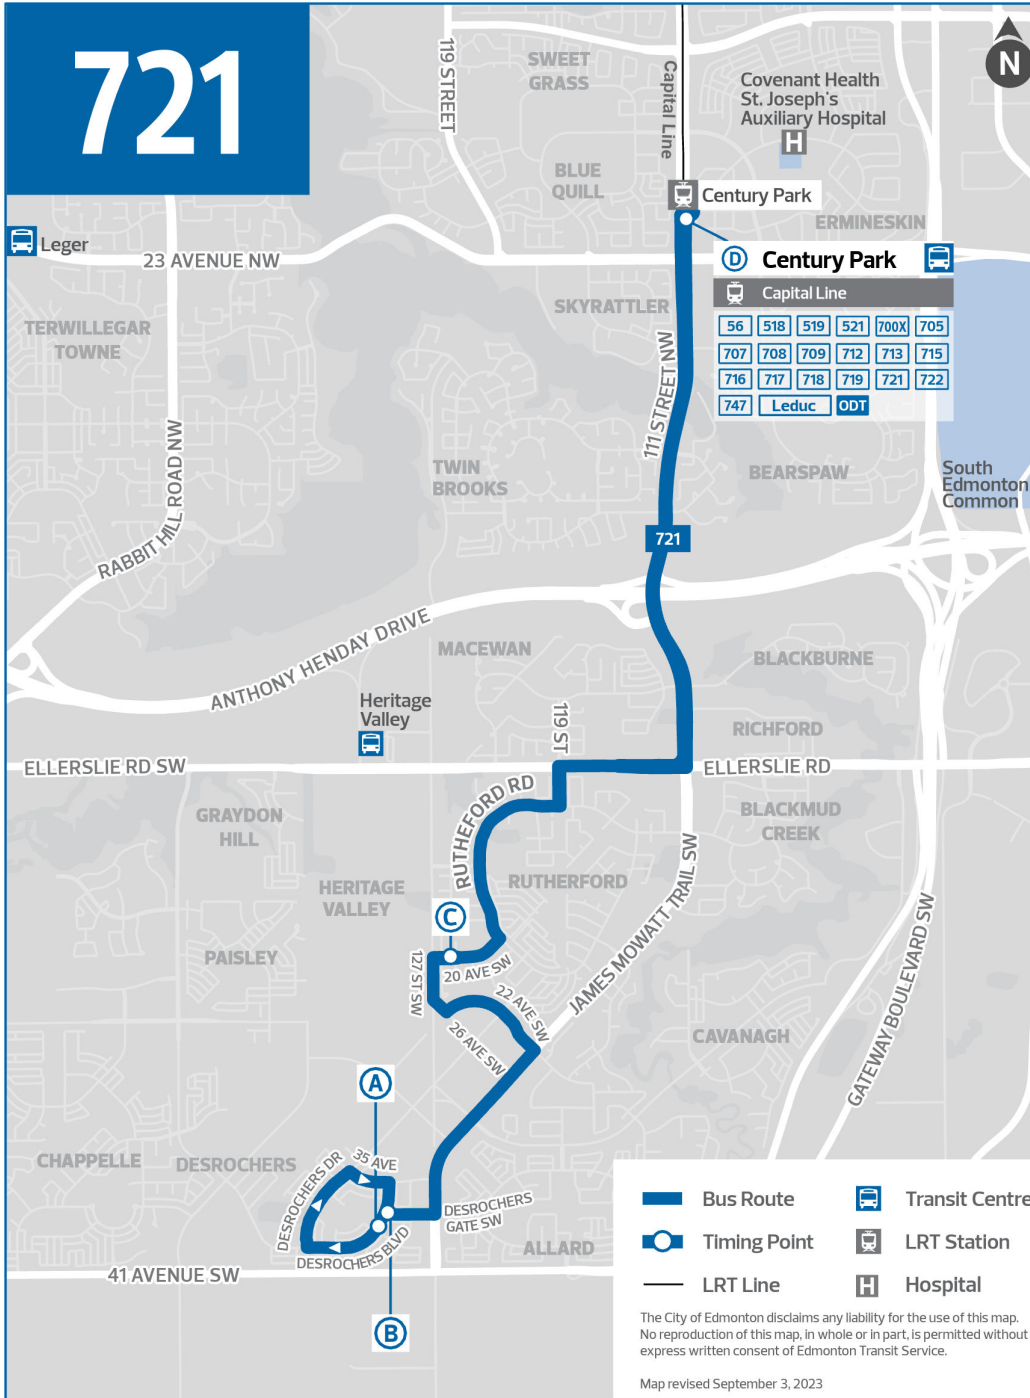

721

Reading the Schedule

To find the estimated times that a bus stops at a particular location, read down the column under that location.

To find the estimated times that a particular bus will stop at other locations, read across the row (left to right).

Reading across the row tells you the time required for the bus to travel between timing points.

Example

For the schedule below, to arrive at 102 St & MacDonald Drive for 7:56 a.m., you will need to board the bus at Capilano Transit Centre no later than 7:35 a.m.

SCHEDULE GUIDE

- ① ROUTE NUMBER
- ② DAY OF THE WEEK
- ③ LOCATION / TIMING POINTS
- ④ MAP MARKERS

	① 1			② SUNDAY		
	CAPILANO TO DOWNTOWN			CAPILANO TO DOWNTOWN		
③	Capilano TC	79 St & 106 Ave	102 St & MacDonald Dr	Capilano TC	79 St & 106 Ave	102 St & MacDonald Dr
④	A	B	C	A	B	C
	5:35	5:43	5:56	5:20	5:28	5:41
	5:55	6:03	6:16	5:35	5:43	5:55
	6:15	6:23	6:36	5:50	5:58	6:11
	6:35	6:43	6:56	6:05	6:13	6:25
	6:55	7:03	7:16	6:20	6:28	6:41
	7:15	7:23	7:36	6:35	6:43	6:55
	7:35	7:43	7:56	6:50	6:58	7:11
	7:55	8:03	8:16	7:05	7:13	7:25
	8:15	8:23	8:36	7:25	7:33	7:45
	8:35	8:43	8:56	7:45	7:53	8:05
	8:55	9:03	9:16	8:05	8:13	8:25
	9:15	9:23	9:36	8:25	8:33	8:45
	9:35	9:43	9:56	8:45	8:53	9:05
	9:55	10:03	10:16	9:05	9:13	9:25
	10:15	10:24	10:38	9:25	9:33	9:45
	10:35	10:45	10:59	9:45	9:53	10:05
	10:50	10:59	11:13	10:05	10:13	10:25
	11:05	11:15	11:29	10:25	10:33	10:45
	11:20	11:30	11:43	10:45	10:53	11:05

For more information visit edmonton.ca/transit.