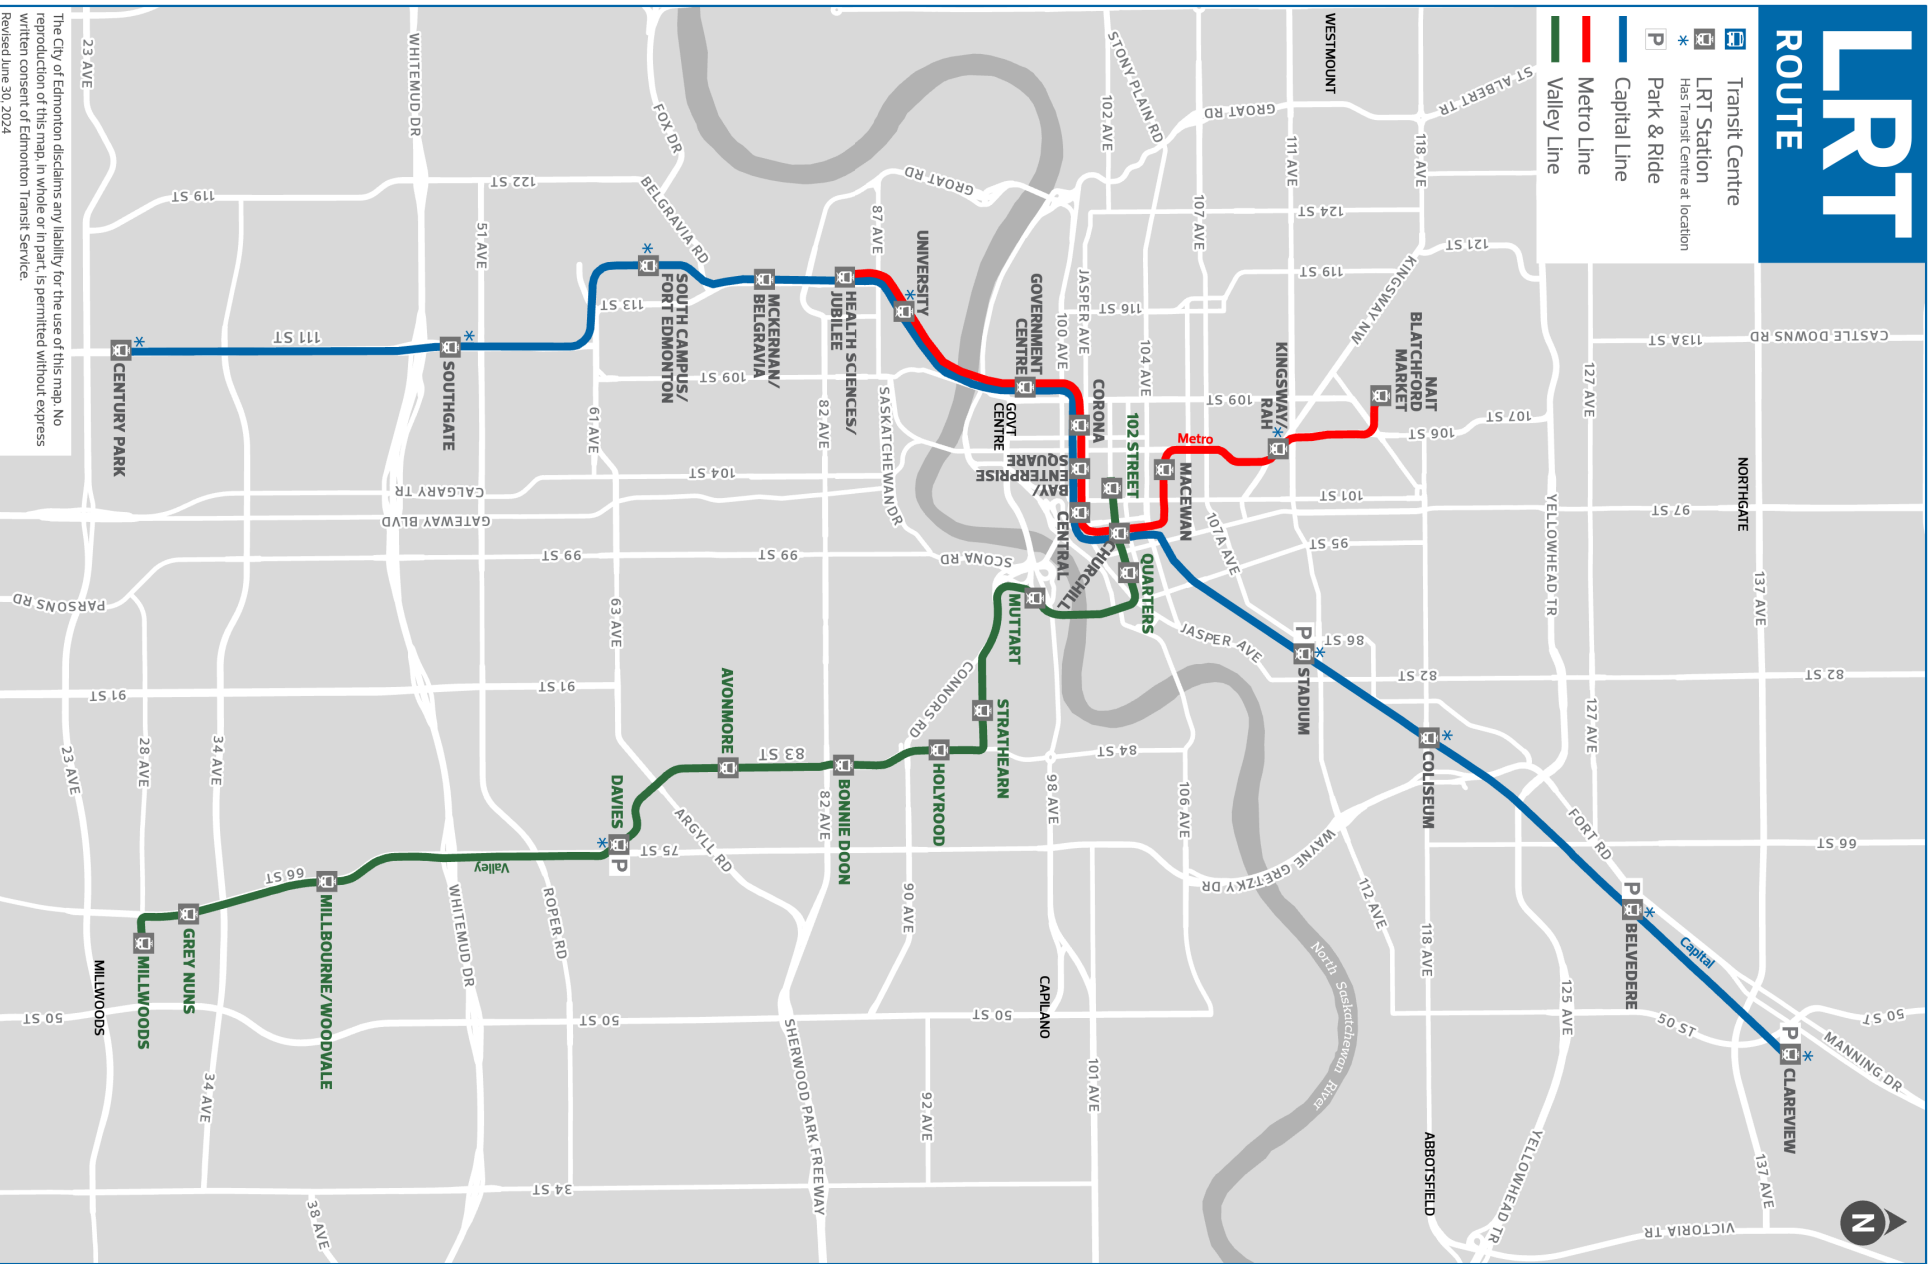

FREQUENT SERVICE

Revised December 4, 2025

Edmonton
Transit
Service

Edmonton

LRT

ROUTE

-  Transit Centre
-  LRT Station
-  * Has Transit Centre at location
-  P Park & Ride
-  Capital Line
-  Metro Line
-  Valley Line

CAPITAL LINE

MONDAY TO FRIDAY

CLAREVIEW TO CENTURY PARK

Clareview Station	Coliseum Station	Churchill Station	Corona Station	University Station	South Campus/ Ft. Edm. Station	Century Park Station
5:13	5:20	5:27	5:30	5:34	5:41	5:49
5:25	5:32	5:39	5:42	5:46	5:53	6:01
5:37	5:44	5:51	5:54	5:58	6:05	6:13
5:43	5:50	5:57	6:00	6:04	6:11	6:19
5:49	5:56	6:03	6:06	6:10	6:17	6:25
5:55	6:02	6:09	6:12	6:16	6:23	6:31
6:01	6:08	6:15	6:18	6:22	6:29	6:37
6:07	6:14	6:21	6:24	6:28	6:35	6:43
6:13	6:20	6:27	6:30	6:34	6:41	6:49
6:19	6:26	6:33	6:36	6:40	6:47	6:55
6:25	6:32	6:39	6:42	6:46	6:53	7:01
6:31	6:38	6:45	6:48	6:52	6:59	7:07
6:37	6:44	6:51	6:54	6:58	7:05	7:13
6:43	6:50	6:57	7:00	7:04	7:11	7:19
6:49	6:56	7:03	7:06	7:10	7:17	7:25
- EVERY 6 MINUTES UNTIL -						
8:07	8:14	8:21	8:24	8:28	8:35	8:43
8:13	8:20	8:27	8:30	8:34	8:41	8:49
8:19	8:26	8:33	8:36	8:40	8:47	8:55
8:25	8:32	8:39	8:42	8:46	8:53	9:01
8:31	8:38	8:45	8:48	8:52	8:59	9:07
8:37	8:44	8:51	8:54	8:58	9:05	9:13
8:43	8:50	8:57	9:00	9:04	9:11	9:19
8:49	8:56	9:03	9:06	9:10	9:17	9:25
8:55	9:02	9:09	9:12	9:16	9:23	9:31
9:05	9:12	9:19	9:22	9:26	9:33	9:41
9:15	9:22	9:29	9:32	9:36	9:43	9:51
9:25	9:32	9:39	9:42	9:46	9:53	10:01
- EVERY 10 MINUTES UNTIL -						
1:55	2:02	2:09	2:12	2:16	2:23	2:31
2:01	2:08	2:15	2:18	2:22	2:29	2:37
2:07	2:14	2:21	2:24	2:28	2:35	2:43
2:13	2:20	2:27	2:30	2:34	2:41	2:49
2:19	2:26	2:33	2:36	2:40	2:47	2:55
2:25	2:32	2:39	2:42	2:46	2:53	3:01
2:31	2:38	2:45	2:48	2:52	2:59	3:07
2:37	2:44	2:51	2:54	2:58	3:05	3:13
2:43	2:50	2:57	3:00	3:04	3:11	3:19
2:49	2:56	3:03	3:06	3:10	3:17	3:25
2:55	3:02	3:09	3:12	3:16	3:23	3:31
3:01	3:08	3:15	3:18	3:22	3:29	3:37