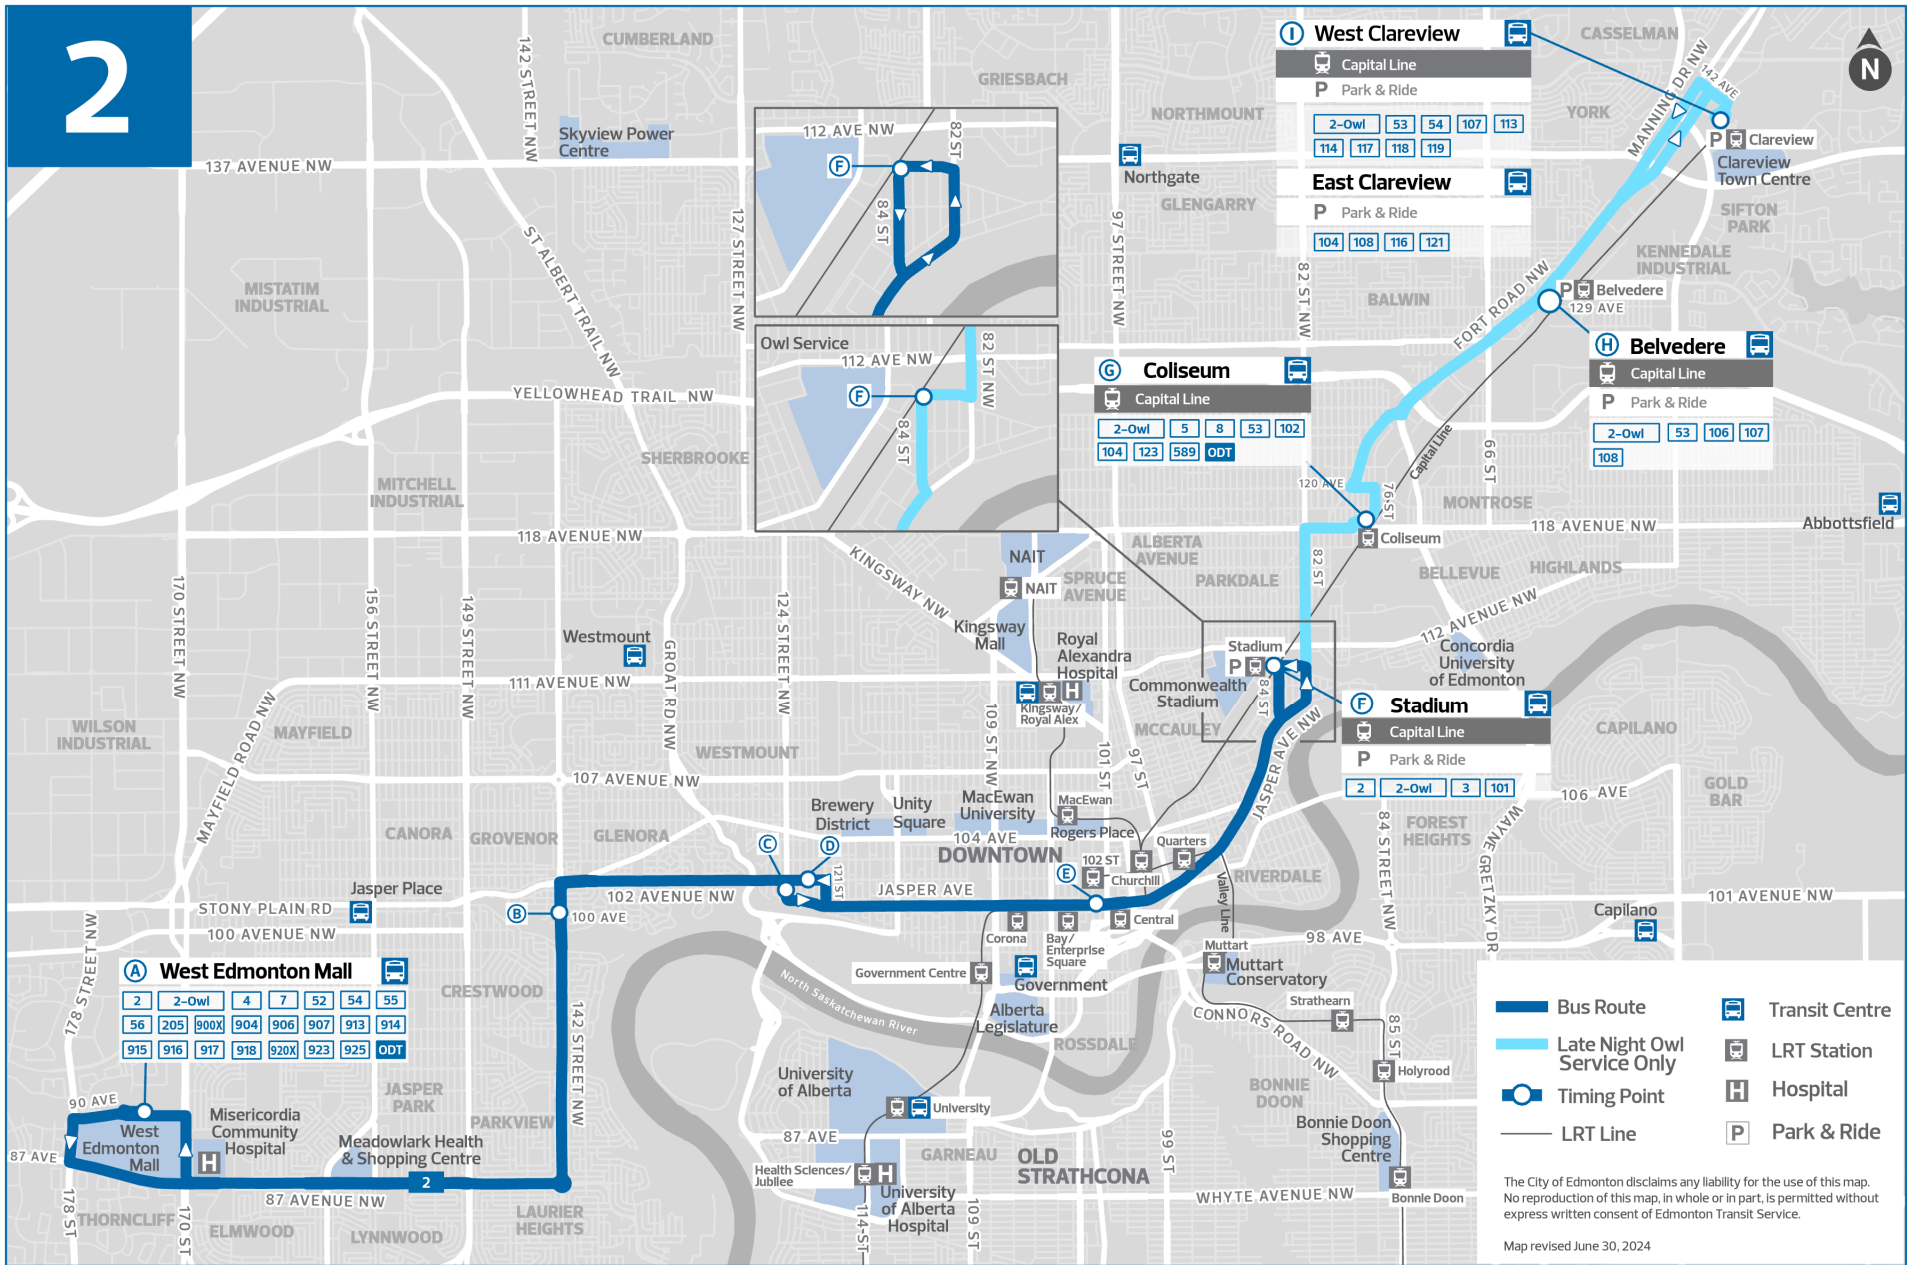

# 2

WEST EDMONTON  
MALL  
DOWNTOWN  
STADIUM

FREQUENT SERVICE

Revised: June 30, 2024

Edmonton  
Transit  
Service

# 2

WEST EDMONTON MALL TO STADIUM

West Edm Mall TC	142 St & 100 Ave	101 St & Jasper Ave	Stadium TC on 111 Ave
<b>A</b>	<b>B</b>	<b>E</b>	<b>F</b>
4:43	4:59	5:12	5:19
4:58	5:14	5:27	5:34
5:13	5:29	5:42	5:49
5:28	5:44	5:57	6:04
5:43	5:59	6:12	6:19
5:58	6:14	6:27	6:35
6:13	6:29	6:45	6:54
6:28	6:47	7:04	7:13
6:40	6:59	7:16	7:25
6:52	7:11	7:28	7:37
7:04	7:23	7:40	7:49
7:16	7:35	7:52	8:01
7:28	7:47	8:04	8:13
7:40	7:59	8:16	8:25
7:52	8:11	8:28	8:37
8:04	8:23	8:40	8:49
8:16	8:35	8:52	9:01
8:28	8:47	9:04	9:13
8:43	9:02	9:18	9:27
8:58	9:15	9:31	9:40
9:13	9:30	9:46	9:55
9:28	9:45	10:01	10:10
9:43	10:00	10:16	10:25
9:58	10:15	10:31	10:40
10:13	10:30	10:46	10:55
10:28	10:45	11:01	11:10
10:43	11:00	11:16	11:25
10:58	11:15	11:31	11:40
11:13	11:30	11:46	11:55
11:28	11:45	12:01	12:10
11:43	12:00	12:16	12:25
11:58	12:15	12:31	12:40
12:13	12:30	12:46	12:55
12:28	12:45	1:01	1:10
12:43	1:00	1:16	1:25
12:58	1:15	1:31	1:40
1:13	1:30	1:46	1:55
1:28	1:45	2:01	2:10
1:43	2:00	2:16	2:25
1:58	2:15	2:31	2:40
2:13	2:30	2:46	2:55
2:25	2:42	2:58	3:08
2:37	2:54	3:12	3:22
2:49	3:07	3:26	3:36
3:01	3:22	3:41	3:51