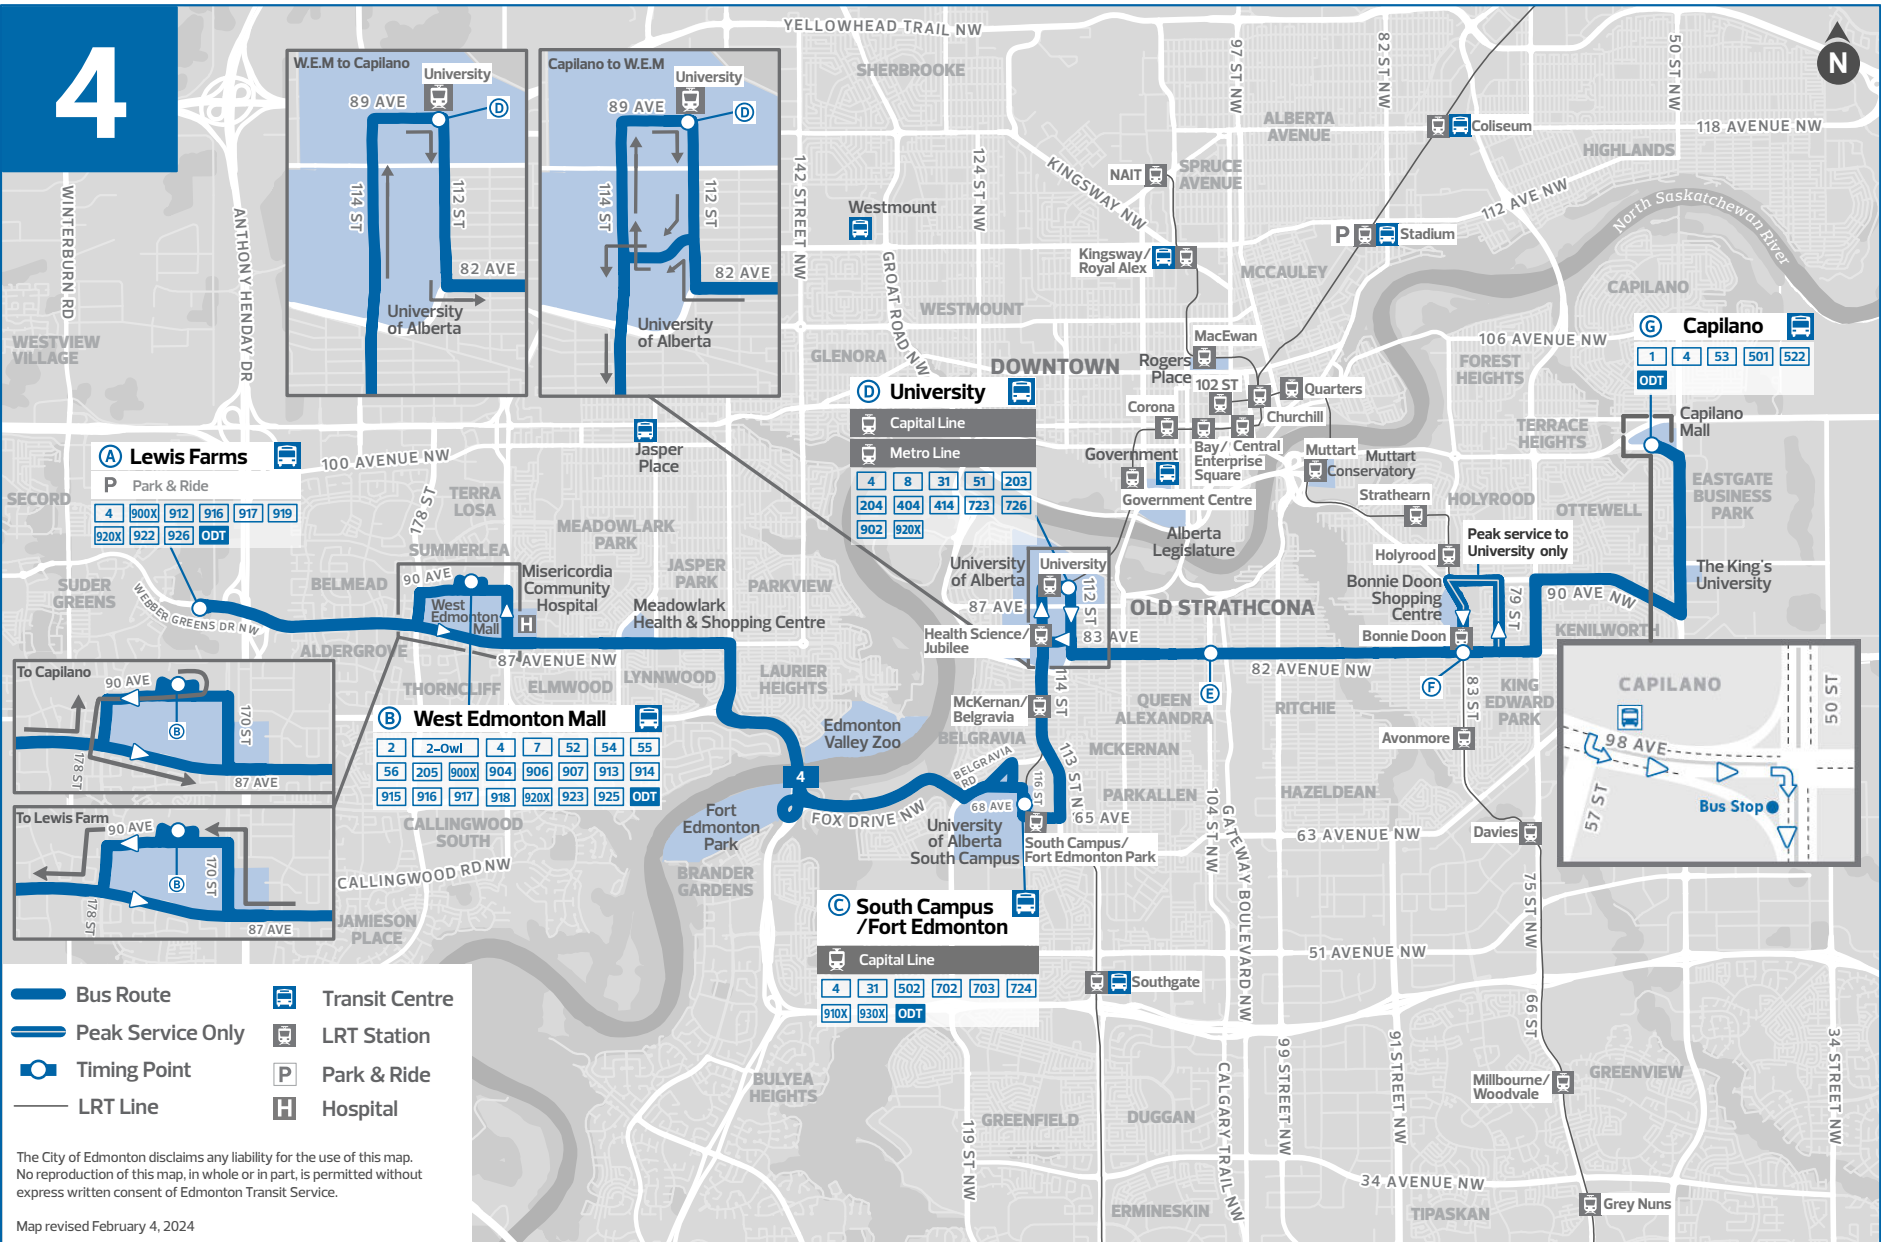

# 4

LEWIS FARMS  
WEST EDMONTON MALL  
SOUTH CAMPUS / FORT EDMONTON PARK

UNIVERSITY WHYTE AVE  
BONNIE DOON  
CAPILANO

FREQUENT SERVICE

Revised: June 30, 2024

Edmonton  
Transit  
Service

# 4

**W.E.M to Capilano**

89 AVE  
114 ST  
112 ST  
82 AVE  
University of Alberta

**Capilano to W.E.M**

89 AVE  
114 ST  
112 ST  
82 AVE  
University of Alberta

**A Lewis Farms**

P Park & Ride

4	900X	912	916	917	919
920X	922	926	ODT		

**To Capilano**

90 AVE  
170 ST  
178 ST  
87 AVE

**To Lewis Farm**

90 AVE  
170 ST  
178 ST  
87 AVE

**B West Edmonton Mall**

2	2-0wl	4	7	52	54	55
56	205	900X	904	906	907	913
915	916	917	918	920X	923	925
				ODT		