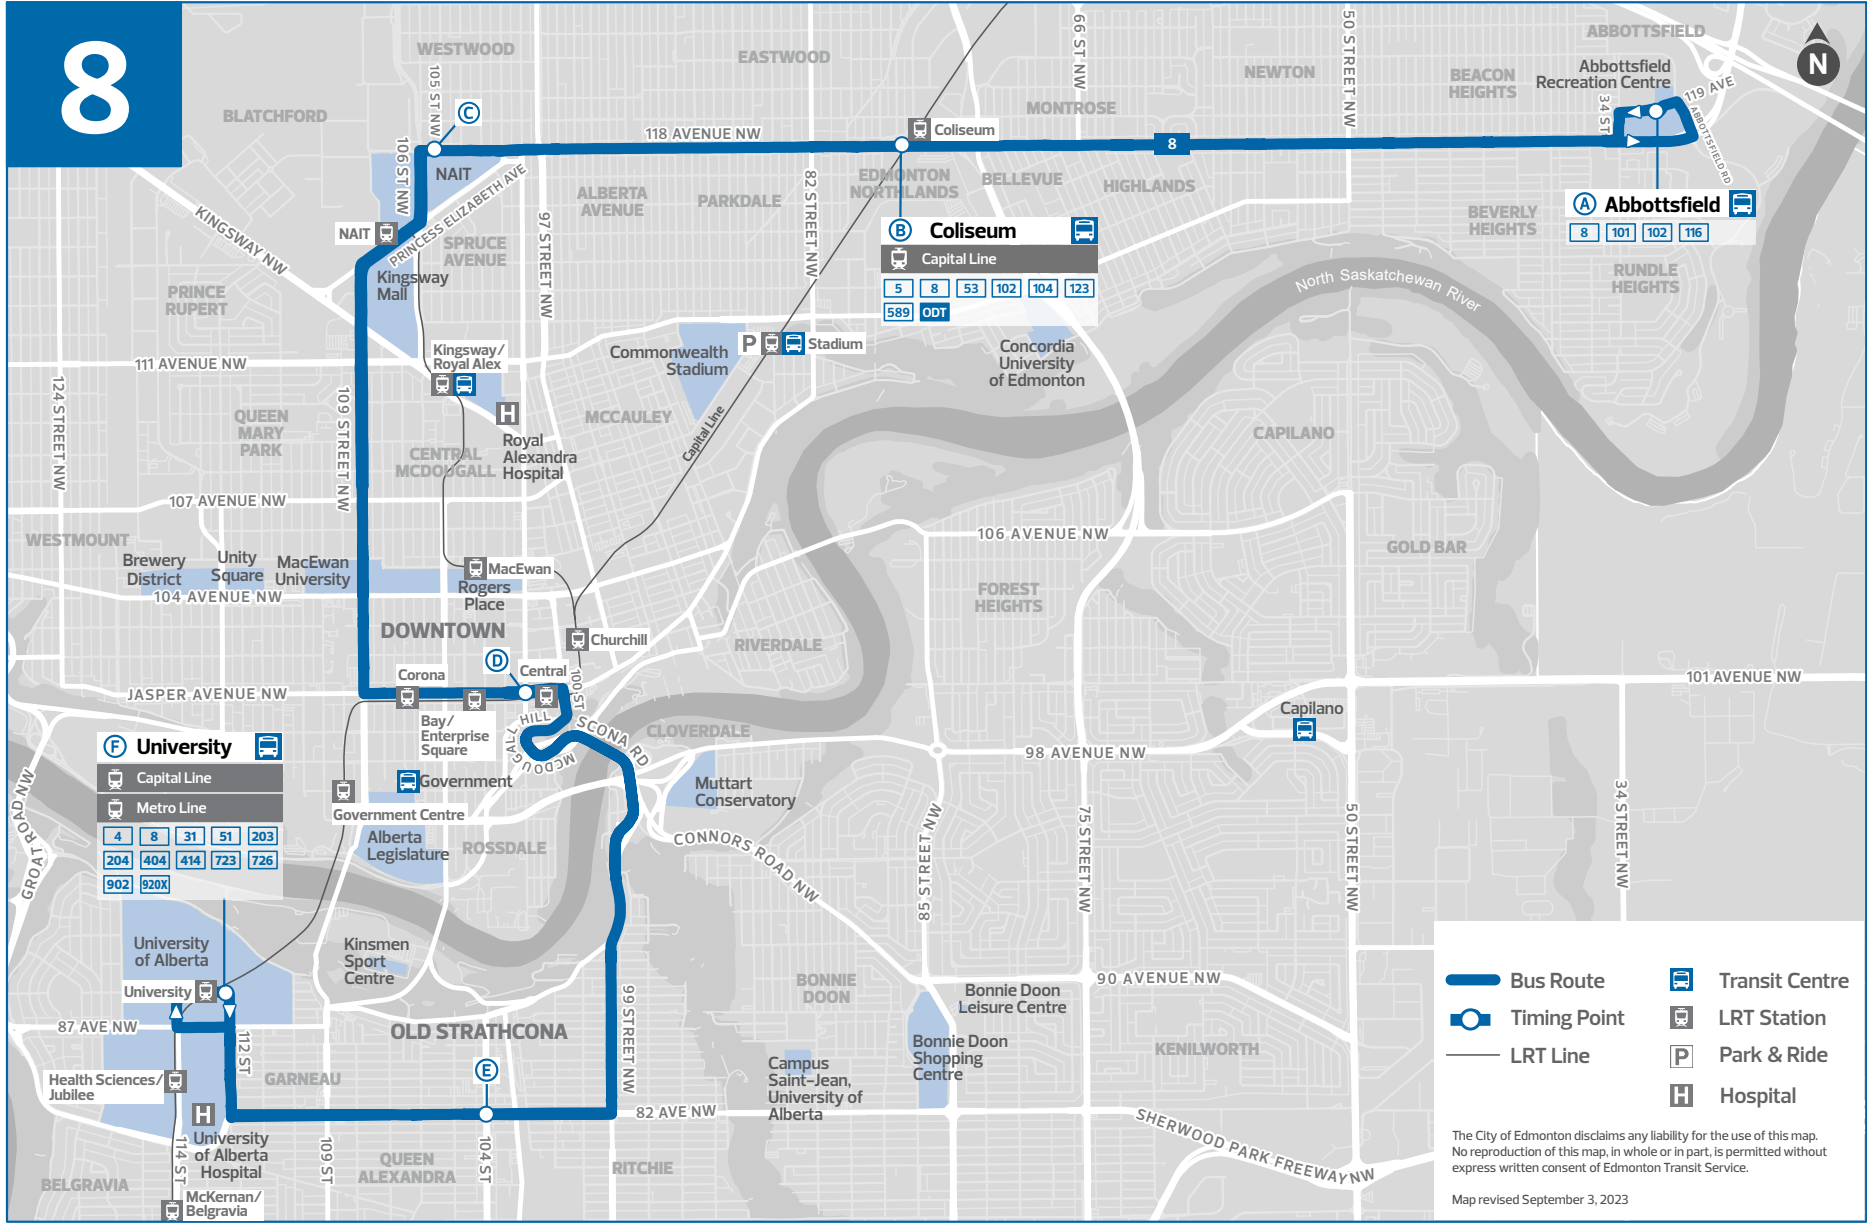

8

F University

Capital Line

Metro Line

4	8	31	51	203
204	404	414	723	726
902	920X			

B Coliseum

Capital Line

5	8	53	102	104	123
589	ODT				

A Abbotsfield

8	101	102	116

- Bus Route
- Timing Point
- LRT Line
- Transit Centre
- LRT Station
- Park & Ride
- Hospital

Map revised September 3, 2023