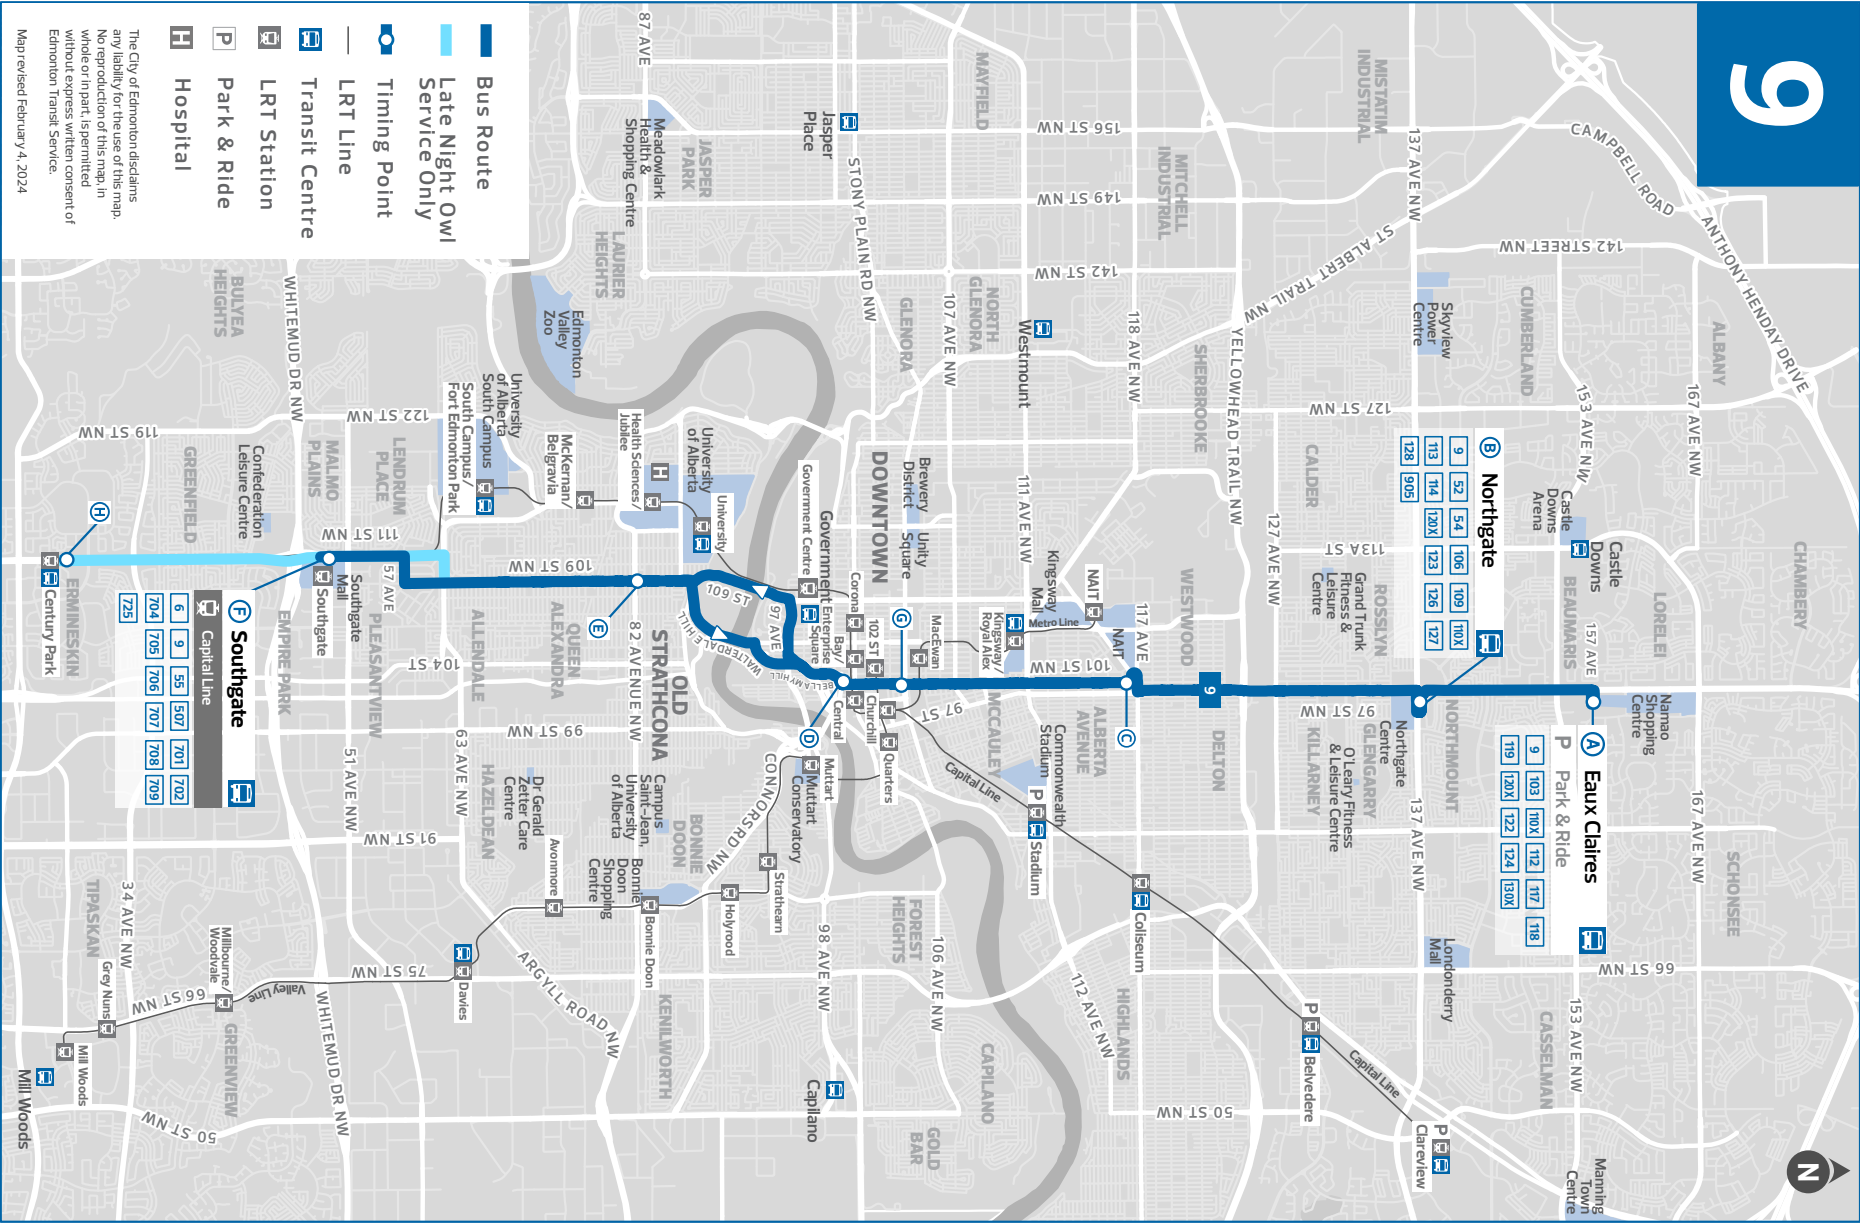

FREQUENT SERVICE

Revised: February 4, 2024

Edmonton
Transit
Service

- Bus Route
- Late Night Owl Service Only
- Timing Point
- LRT Line
- Transit Centre
- LRT Station
- Park & Ride
- Hospital

Northgate	
9	52
113	114
120X	123
128	909
106	109
100X	127

Eaux Claire	
9	103
119	120X
122	124
130X	117
118	117

Southgate	
6	9
51	507
701	702
704	705
706	707
708	709
725	

The City of Edmonton disclaims any liability for the use of this map. No reproduction of this map, in whole or in part, is permitted without express written consent of Edmonton Transit Service.

Map revised February 4, 2024

9 OWL SERVICE MONDAY TO FRIDAY						
EAUX CLAIRES TO CENTURY PARK						
Eaux Claires TC	Northgate TC	101St & 117 Ave	101St & MacDonald Dr NS	109 St & 82 Ave	Southgate TC	Century Park TC
A → B → C → D → E → F → H						
12:39	12:43	12:53	1:03	1:10	1:19	1:26
1:09	1:13	1:23	1:33	1:40	1:49	1:56
1:39	1:43	1:53	2:03	2:10	2:19	2:26
2:09	2:13	2:23	2:33	2:40	2:49	2:56
2:39	2:43	2:53	3:03	3:10	3:19	3:26

TIMING POINTS

9 OWL SERVICE MONDAY TO FRIDAY						
CENTURY PARK TO EAUX CLAIRES						
Century Park TC	Southgate TC	109 St & 82 Ave	101St & MacDonald Dr	101St & 117 Ave	Northgate TC	Eaux Claires TC
H → F → E → D → C → B → A						
12:40	12:46	12:54	1:00	1:10	1:19	1:23
1:10	1:16	1:24	1:30	1:40	1:49	1:53
1:40	1:46	1:54	2:00	2:10	2:19	2:23
2:10	2:16	2:24	2:30	2:40	2:49	2:53
2:40	2:46	2:54	3:00	3:10	3:19	3:23