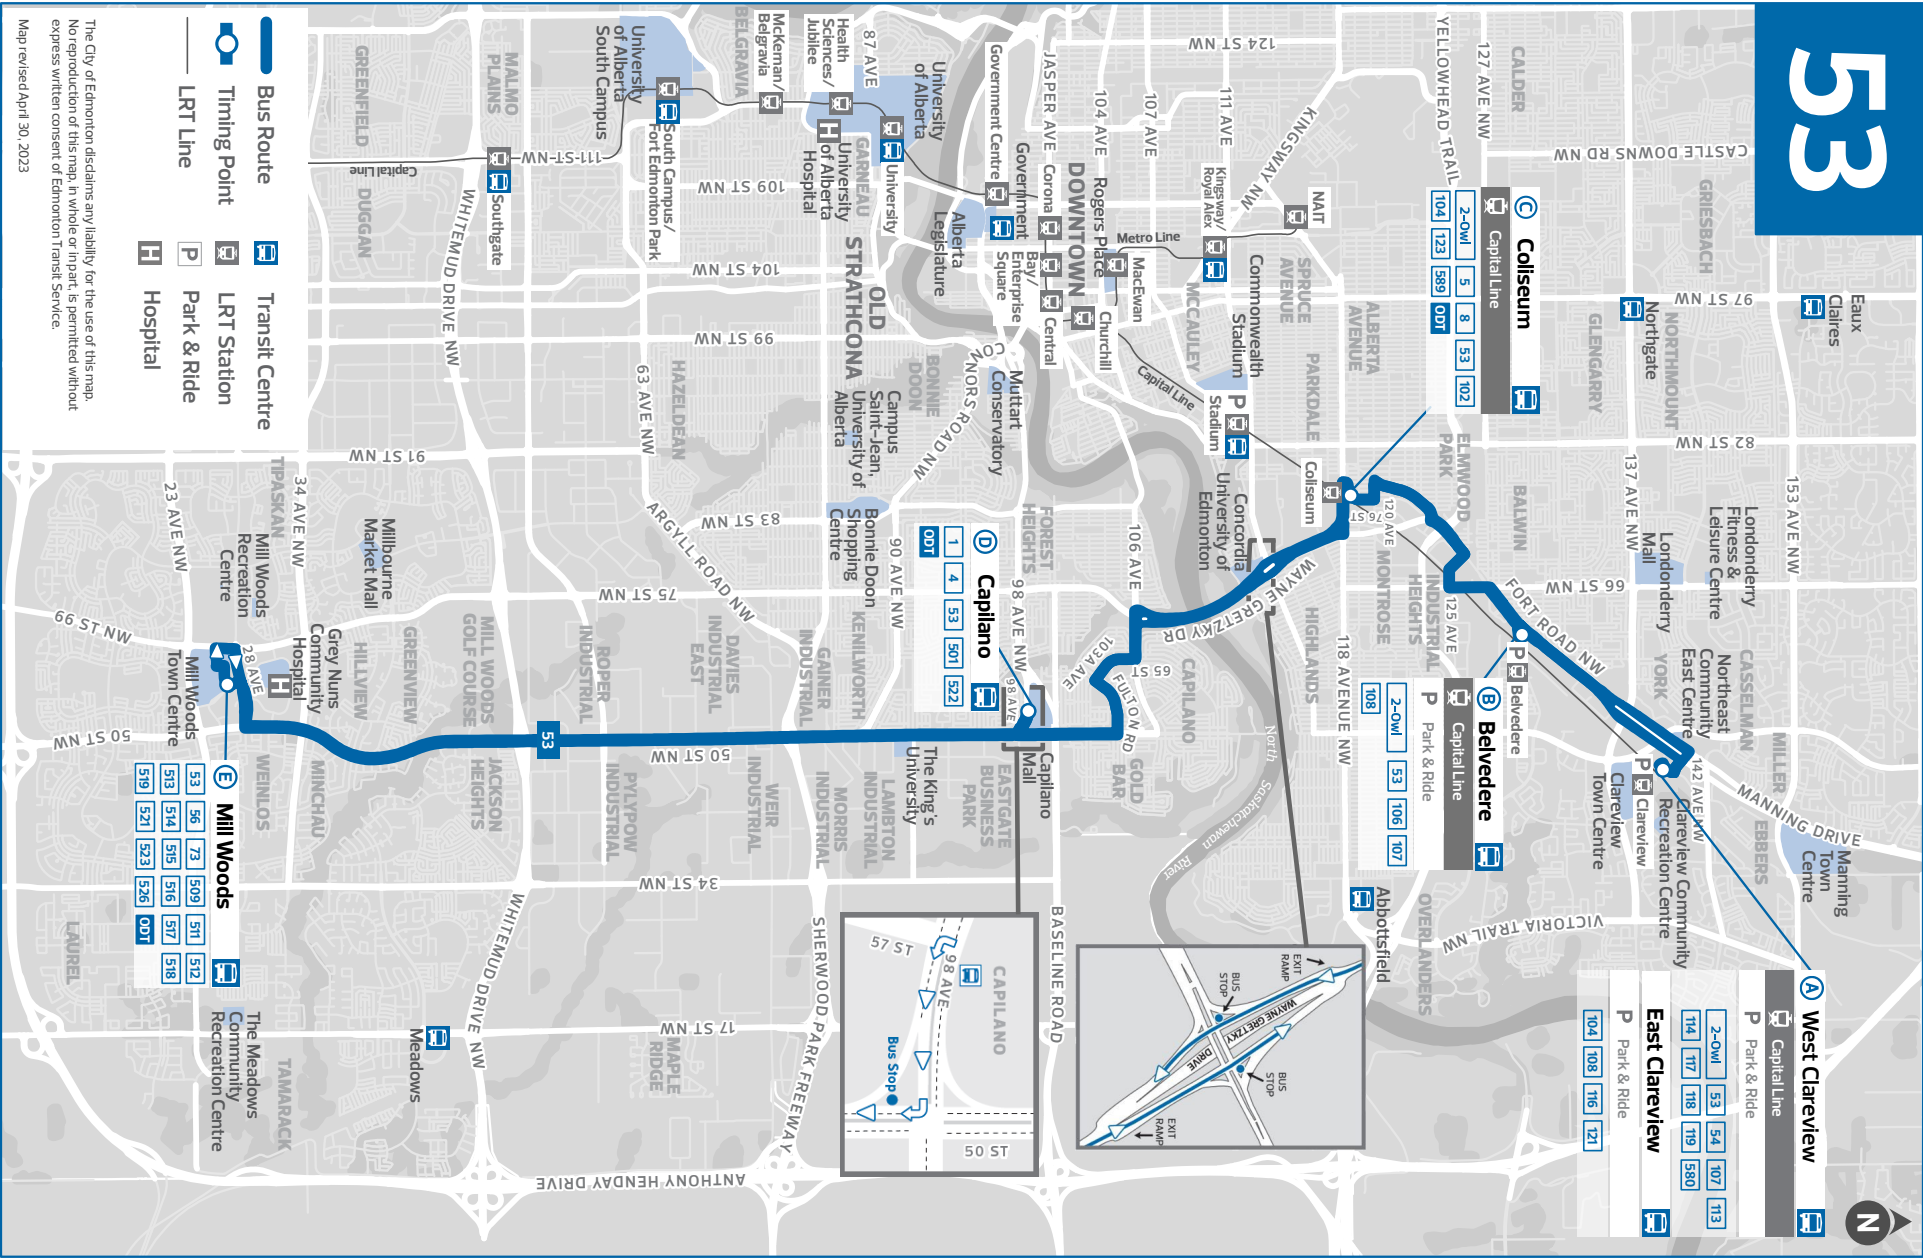

To book your ride:

- + Download the Edmonton On Demand Transit app
- + Visit edmonton.ca/OnDemandTransit
- + Call 780-496-2400

For more information, visit edmonton.ca/OnDemandTransit

INFORMATION

53

WEST CLAREVIEW
BELVEDERE
COLISEUM
CAPILANO
MILL WOODS

Revised: July 2, 2023

Edmonton
Transit
Service

53

- Bus Route
- Transit Centre
- Timing Point
- LRT Station
- Park & Ride
- Hospital
- LRT Line

The City of Edmonton disclaims any liability for the use of this map. No reproduction of this map in whole or in part is permitted without express written consent of Edmonton Transit Service.

Map revised April 30, 2023

WEST CLAREVIEW TO MILL WOODS

West Clareview TC	Belvedere TC	Coliseum TC	Capilano TC	Mill Woods TC
A	B	C	D	E
5:23	5:29	5:37	5:50	6:10
5:53	5:59	6:07	6:20	6:41
6:23	6:29	6:38	6:52	7:13
6:43	6:50	6:59	7:13	7:34
7:03	7:10	7:19	7:33	7:54
7:23	7:30	7:39	7:53	8:14
7:43	7:50	7:59	8:13	8:34
8:03	8:10	8:19	8:33	8:54
8:23	8:30	8:39	8:53	9:13
8:49	8:56	9:05	9:19	9:38
9:19	9:27	9:35	9:49	10:08
9:48	9:56	10:04	10:18	10:37
10:18	10:26	10:34	10:48	11:07
10:48	10:56	11:04	11:18	11:37
11:18	11:26	11:34	11:48	12:07
11:48	11:56	12:04	12:18	12:37
12:18	12:26	12:34	12:48	1:07
12:48	12:56	1:04	1:18	1:37
1:18	1:26	1:34	1:48	2:07
1:48	1:56	2:04	2:18	2:37
2:18	2:26	2:34	2:48	3:10
2:38	2:46	2:54	3:08	3:34
2:58	3:07	3:15	3:29	3:55
3:18	3:27	3:35	3:49	4:15
3:38	3:47	3:55	4:09	4:35
3:58	4:07	4:15	4:29	4:55
4:18	4:27	4:35	4:49	5:15
4:38	4:47	4:55	5:09	5:35
4:58	5:07	5:15	5:29	5:55
5:18	5:27	5:35	5:49	6:15
5:38	5:47	5:55	6:09	6:33
6:04	6:13	6:21	6:35	6:53
6:34	6:42	6:50	7:04	7:22
7:00	7:08	7:16	7:30	7:48
7:26	7:34	7:42	7:56	8:14
7:54	8:02	8:10	8:24	8:42
8:24	8:32	8:40	8:54	9:12
8:54	9:02	9:10	9:24	9:42
9:24	9:32	9:40	9:54	10:12