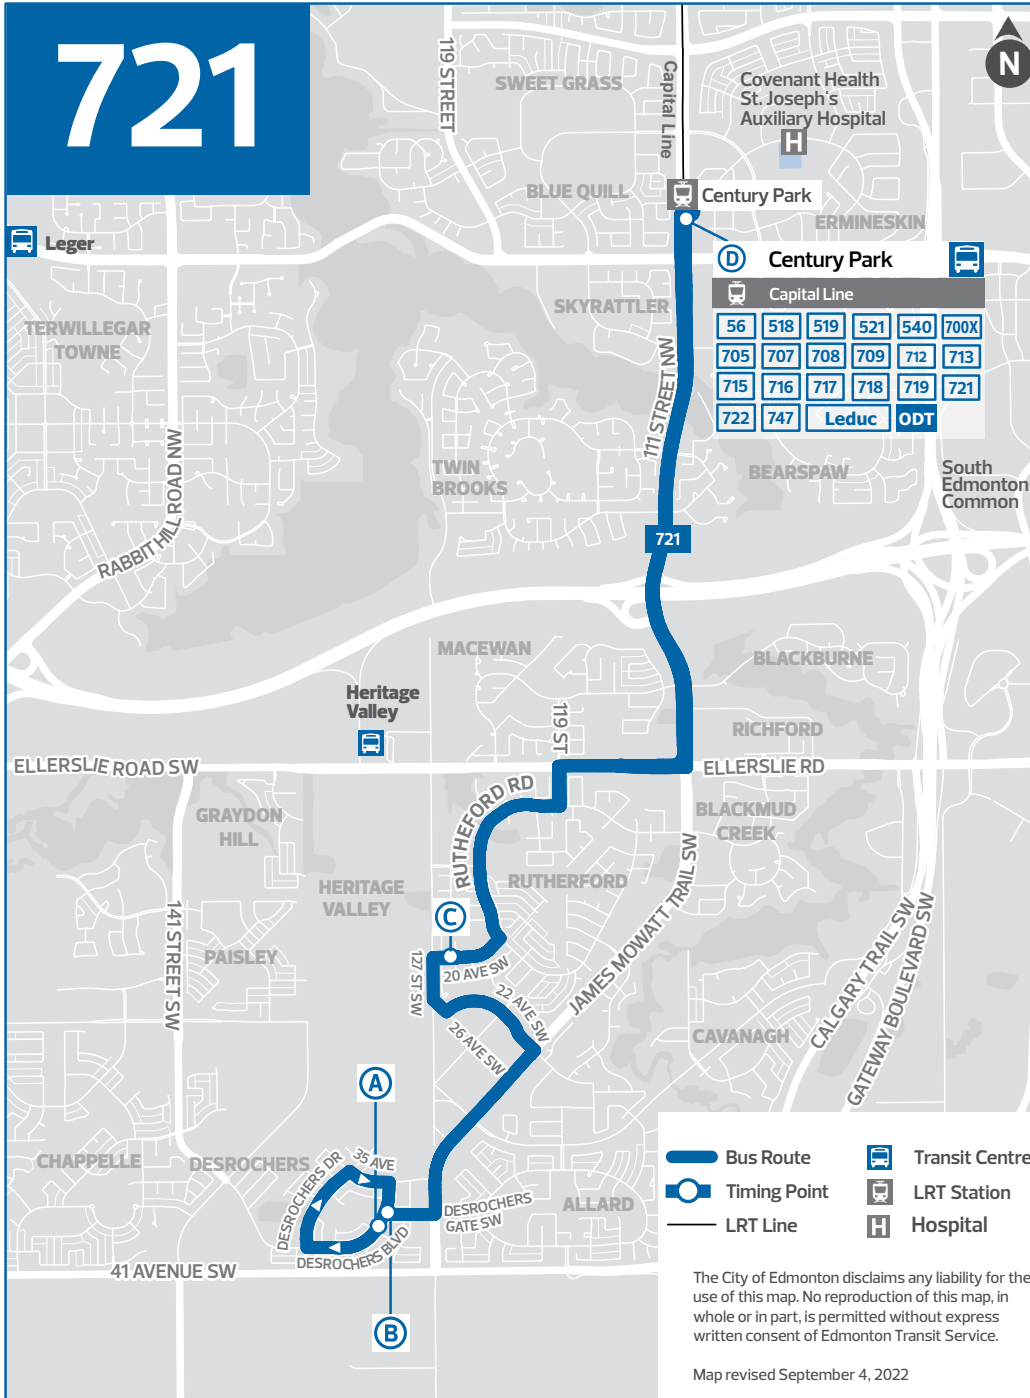

721

721

MONDAY TO FRIDAY

CENTURY PARK TO DESROCHERS

Century Park TC	125 St & 20 Ave	Desrochers Bl & Desrochers Gt	Desrochers Blvd & Desrochers Gt
D	C	A	B
5:50	6:01	6:07	6:11
6:14	6:25	6:31	6:35
6:38	6:51	6:58	7:02
7:02	7:15	7:22	7:26
7:26	7:39	7:46	7:50
7:50	8:03	8:10	8:14
8:14	8:27	8:34	8:38
8:38	8:51	8:58	9:02
9:00	9:12	9:19	9:23
9:20	9:32	9:39	9:43
9:40	9:52	9:59	10:03
10:00	10:12	10:19	10:23
10:20	10:32	10:39	10:43
10:40	10:52	10:59	11:03
11:00	11:12	11:19	11:23
11:20	11:32	11:39	11:43
11:40	11:52	11:59	12:03
12:00	12:12	12:19	12:23
12:20	12:32	12:39	12:43
12:40	12:52	12:59	1:03
1:00	1:12	1:19	1:23
1:20	1:32	1:39	1:43
1:40	1:52	1:59	2:03
2:00	2:12	2:19	2:23
2:20	2:32	2:39	2:43
2:41	2:53	3:00	3:04
3:00	3:15	3:23	3:27
3:12	3:27	3:35	3:39
3:18	3:33	3:41	3:45
3:24	3:39	3:47	3:51
3:30	3:45		
3:36	3:51	3:59	4:03
3:42	3:57		
3:48	4:03	4:11	4:15
3:54	4:09		
4:00	4:15	4:23	4:27
4:06	4:21		
4:12	4:27	4:35	4:39
4:18	4:33		
4:24	4:39	4:47	4:51
4:30	4:45		
4:36	4:51	4:59	5:03
4:42	4:57		

CENTURY PARK TO DESROCHERS

Century Park TC	125 St & 20 Ave	Desrochers Bl & Desrochers Gt	Desrochers Blvd & Desrochers Gt
D	C	A	B
4:48	5:03	5:11	5:15
4:54	5:09		
5:00	5:15	5:23	5:27
5:06	5:21		
5:12	5:27	5:35	5:39
5:18	5:33		
5:24	5:39	5:47	5:51
5:30	5:45		
5:36	5:51	5:59	6:03
5:42	5:57		
5:52	6:07	6:15	6:19
6:12	6:27	6:34	6:38
6:38	6:51	6:58	7:02
6:58	7:11	7:18	7:22
7:18	7:31	7:38	7:42
7:38	7:51	7:58	8:02
7:58	8:11	8:18	8:22
8:18	8:31	8:38	8:42
8:38	8:51	8:58	9:02
8:58	9:11	9:18	9:22
9:18	9:31	9:38	9:42
9:38	9:51	9:58	10:02
10:07	10:19	10:26	10:30
10:37	10:49	10:56	11:00
11:07	11:19	11:26	11:30
11:37	11:49	11:56	12:00
12:07	12:19	12:26	12:30
12:37	12:49	12:56	1:00
1:07	1:19	1:26	1:30

TIMING POINTS

CONTINUED ON NEXT PANEL

Bold text indicates p.m. time