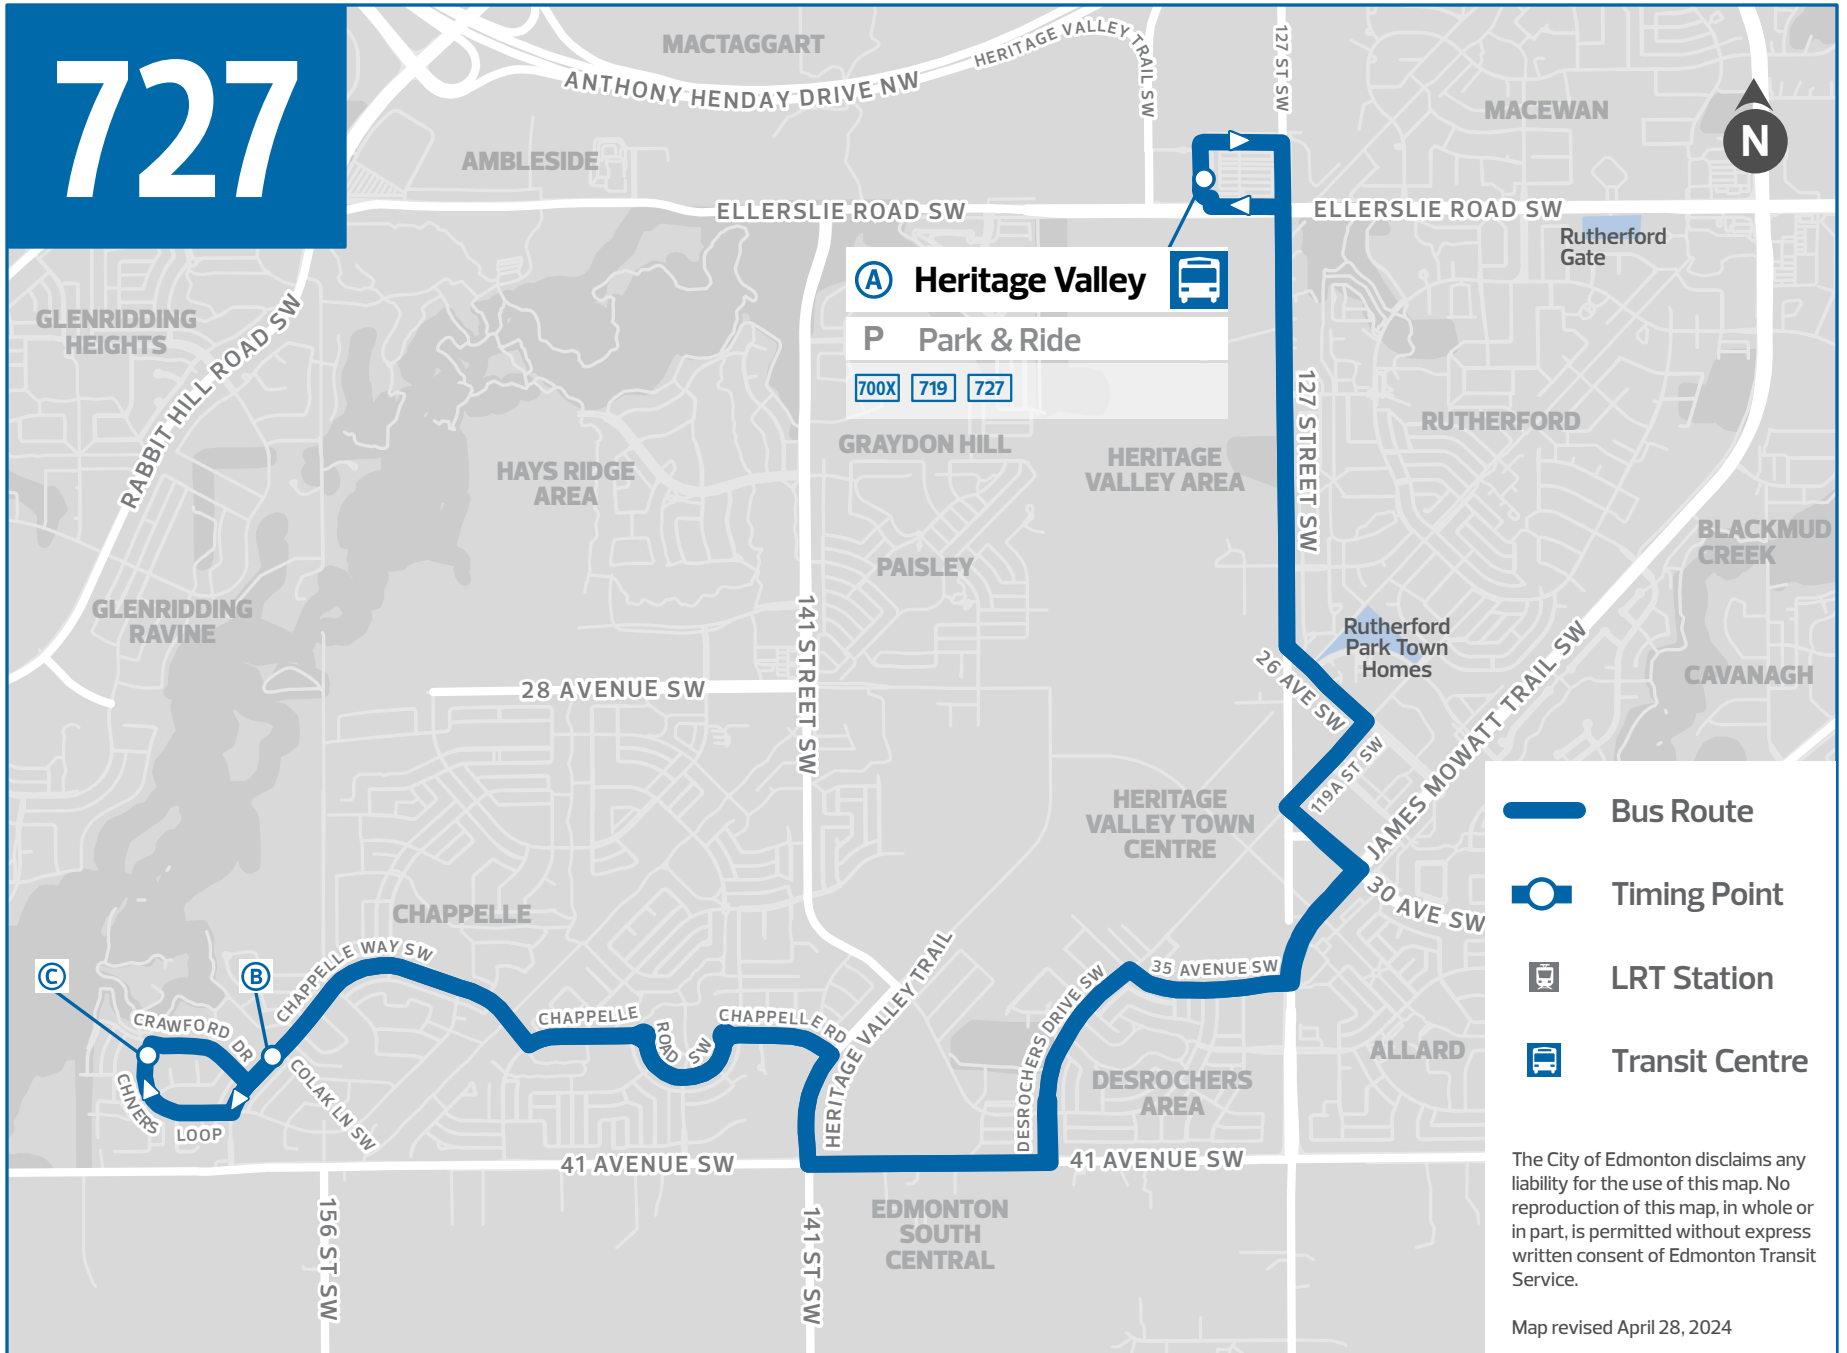

To book your ride:

- + Download the Edmonton On Demand Transit app
- + Visit edmonton.ca/OnDemandTransit
- + Call **780-496-2400**

For more information, visit edmonton.ca/OnDemandTransit

INFORMATION

727

CHAPPELLE
HERITAGE VALLEY

Revised: April 28, 2024

Edmonton
Transit
Service

727

The City of Edmonton disclaims any liability for the use of this map. No reproduction of this map, in whole or in part, is permitted without express written consent of Edmonton Transit Service.

Map revised April 28, 2024