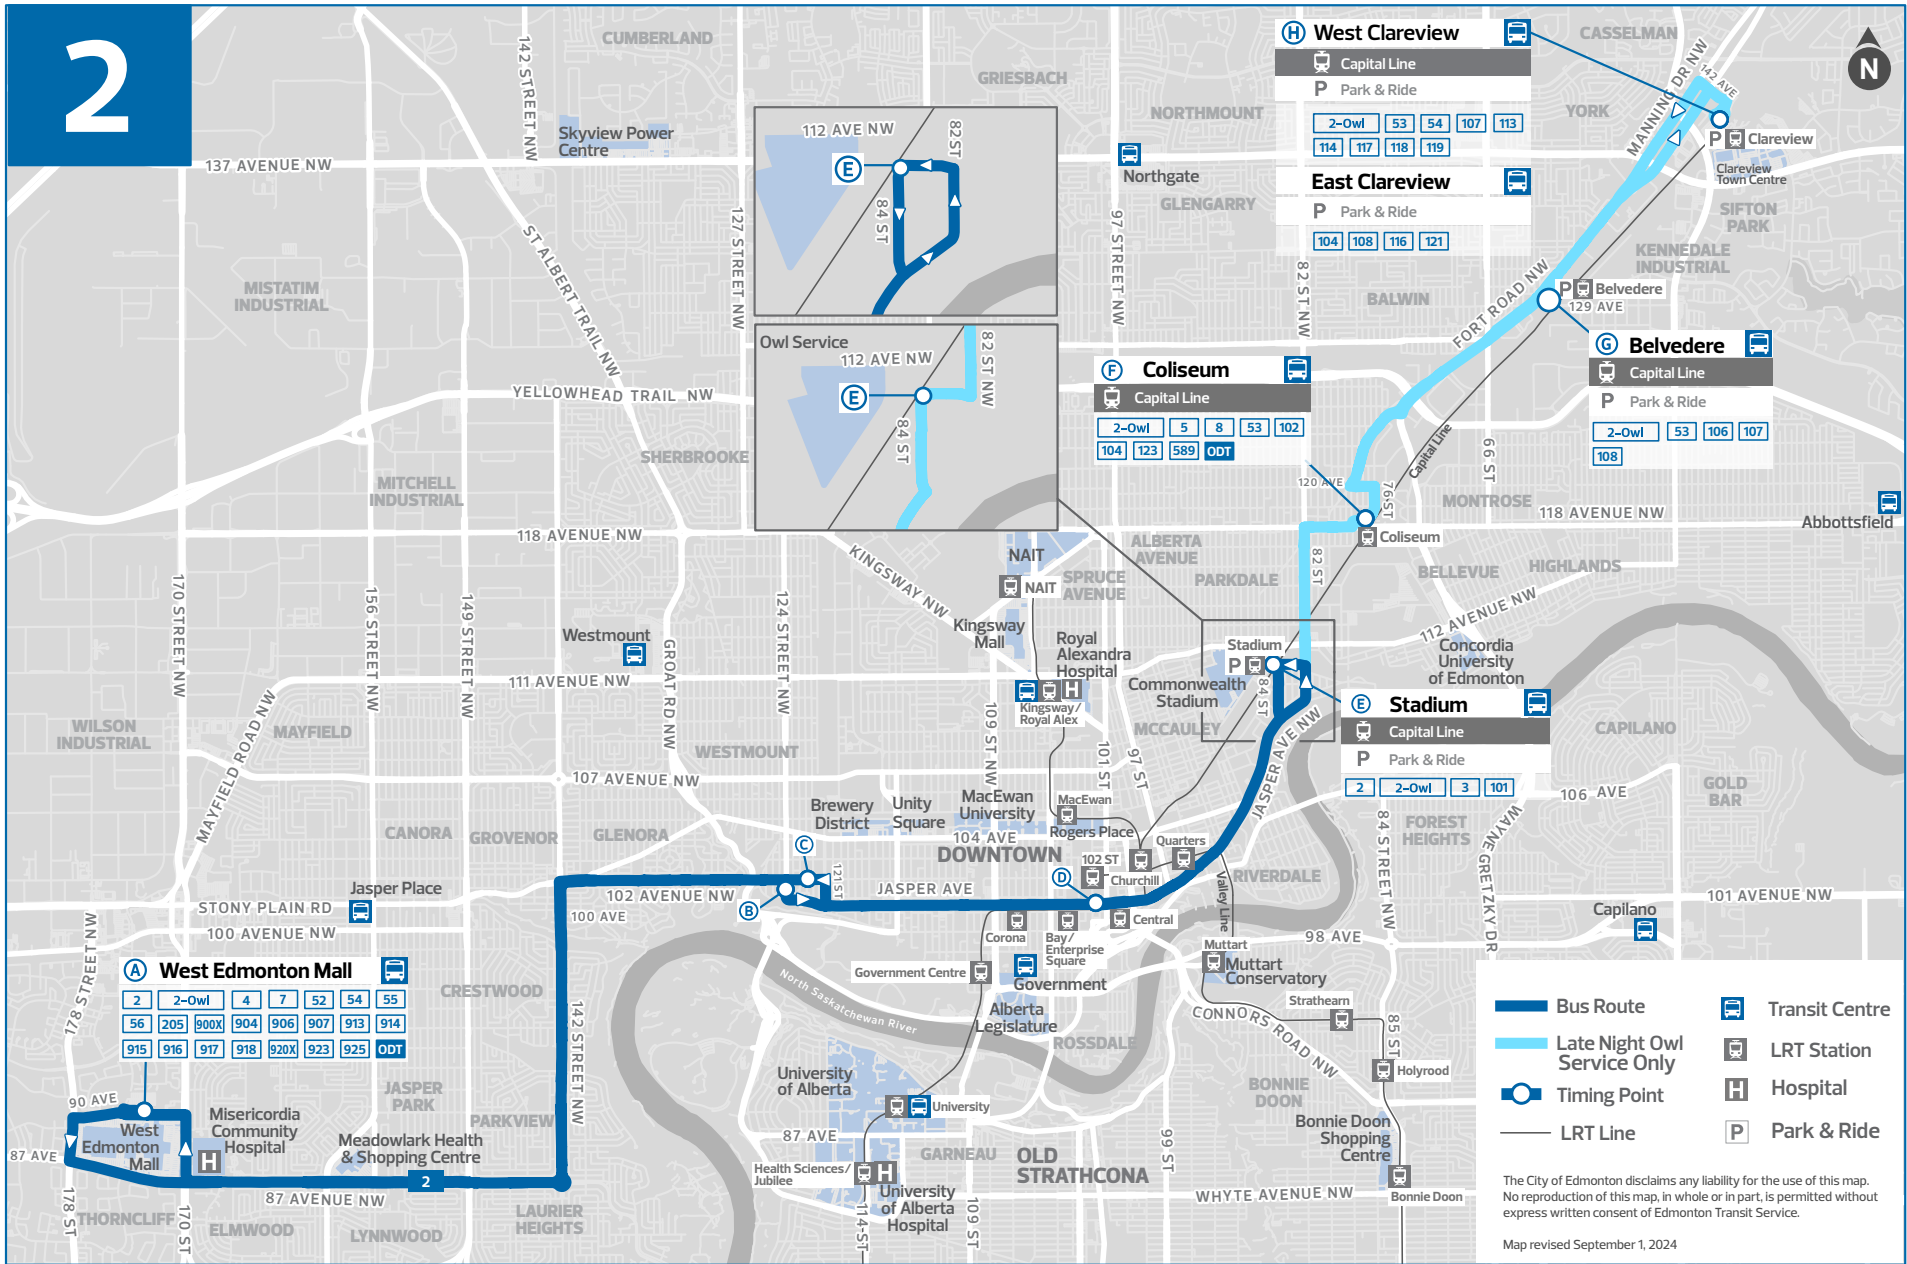

# 2

WEST EDMONTON  
MALL  
DOWNTOWN  
STADIUM

FREQUENT SERVICE Revised September 1, 2024

Edmonton  
Transit  
Service

Edmonton

# 2

The City of Edmonton disclaims any liability for the use of this map. No reproduction of this map, in whole or in part, is permitted without express written consent of Edmonton Transit Service.

Map revised September 1, 2024

WEST EDMONTON MALL TO STADIUM

WestEdm Mall TC	124 St & 102 Ave	101 St & Jasper Ave	Stadium TC on 111 Ave
<b>A</b>	<b>B</b>	<b>D</b>	<b>E</b>
4:43	4:59	5:14	5:21
4:58	5:14	5:29	5:36
5:13	5:29	5:44	5:51
5:28	5:44	5:59	6:06
5:43	5:59	6:14	6:21
5:58	6:14	6:29	6:39
6:13	6:29	6:48	6:58
6:28	6:48	7:07	7:17
6:38	6:58	7:17	7:27
6:48	7:08	7:27	7:37
6:58	7:18	7:37	7:47
7:08	7:28	7:47	7:57
7:18	7:38	7:57	8:07
7:28	7:48	8:07	8:17
7:38	7:58	8:17	8:27
7:48	8:08	8:27	8:37
7:50	8:10	8:29	
7:58	8:18	8:37	8:47
8:08	8:28	8:47	8:57
8:18	8:38	8:57	9:07
8:28	8:48	9:07	9:17
8:43	9:03	9:20	9:30
8:58	9:16	9:33	9:43
9:13	9:31	9:48	9:58
9:28	9:46	10:03	10:13
9:43	10:01	10:18	10:28
9:58	10:16	10:33	10:43
10:13	10:31	10:48	10:58
10:28	10:46	11:03	11:13
10:43	11:01	11:18	11:28
10:58	11:16	11:33	11:43
11:13	11:31	11:48	11:58
11:28	11:46	12:03	12:13
11:43	12:01	12:18	12:28
11:58	12:16	12:33	12:43
12:13	12:31	12:48	12:58
12:28	12:46	1:03	1:13
12:43	1:01	1:18	1:28
12:58	1:16	1:33	1:43
1:13	1:31	1:48	1:58
1:28	1:46	2:03	2:13
1:43	2:01	2:18	2:28
1:58	2:16	2:33	2:43
2:13	2:31	2:48	2:58
2:25	2:43	3:00	3:11