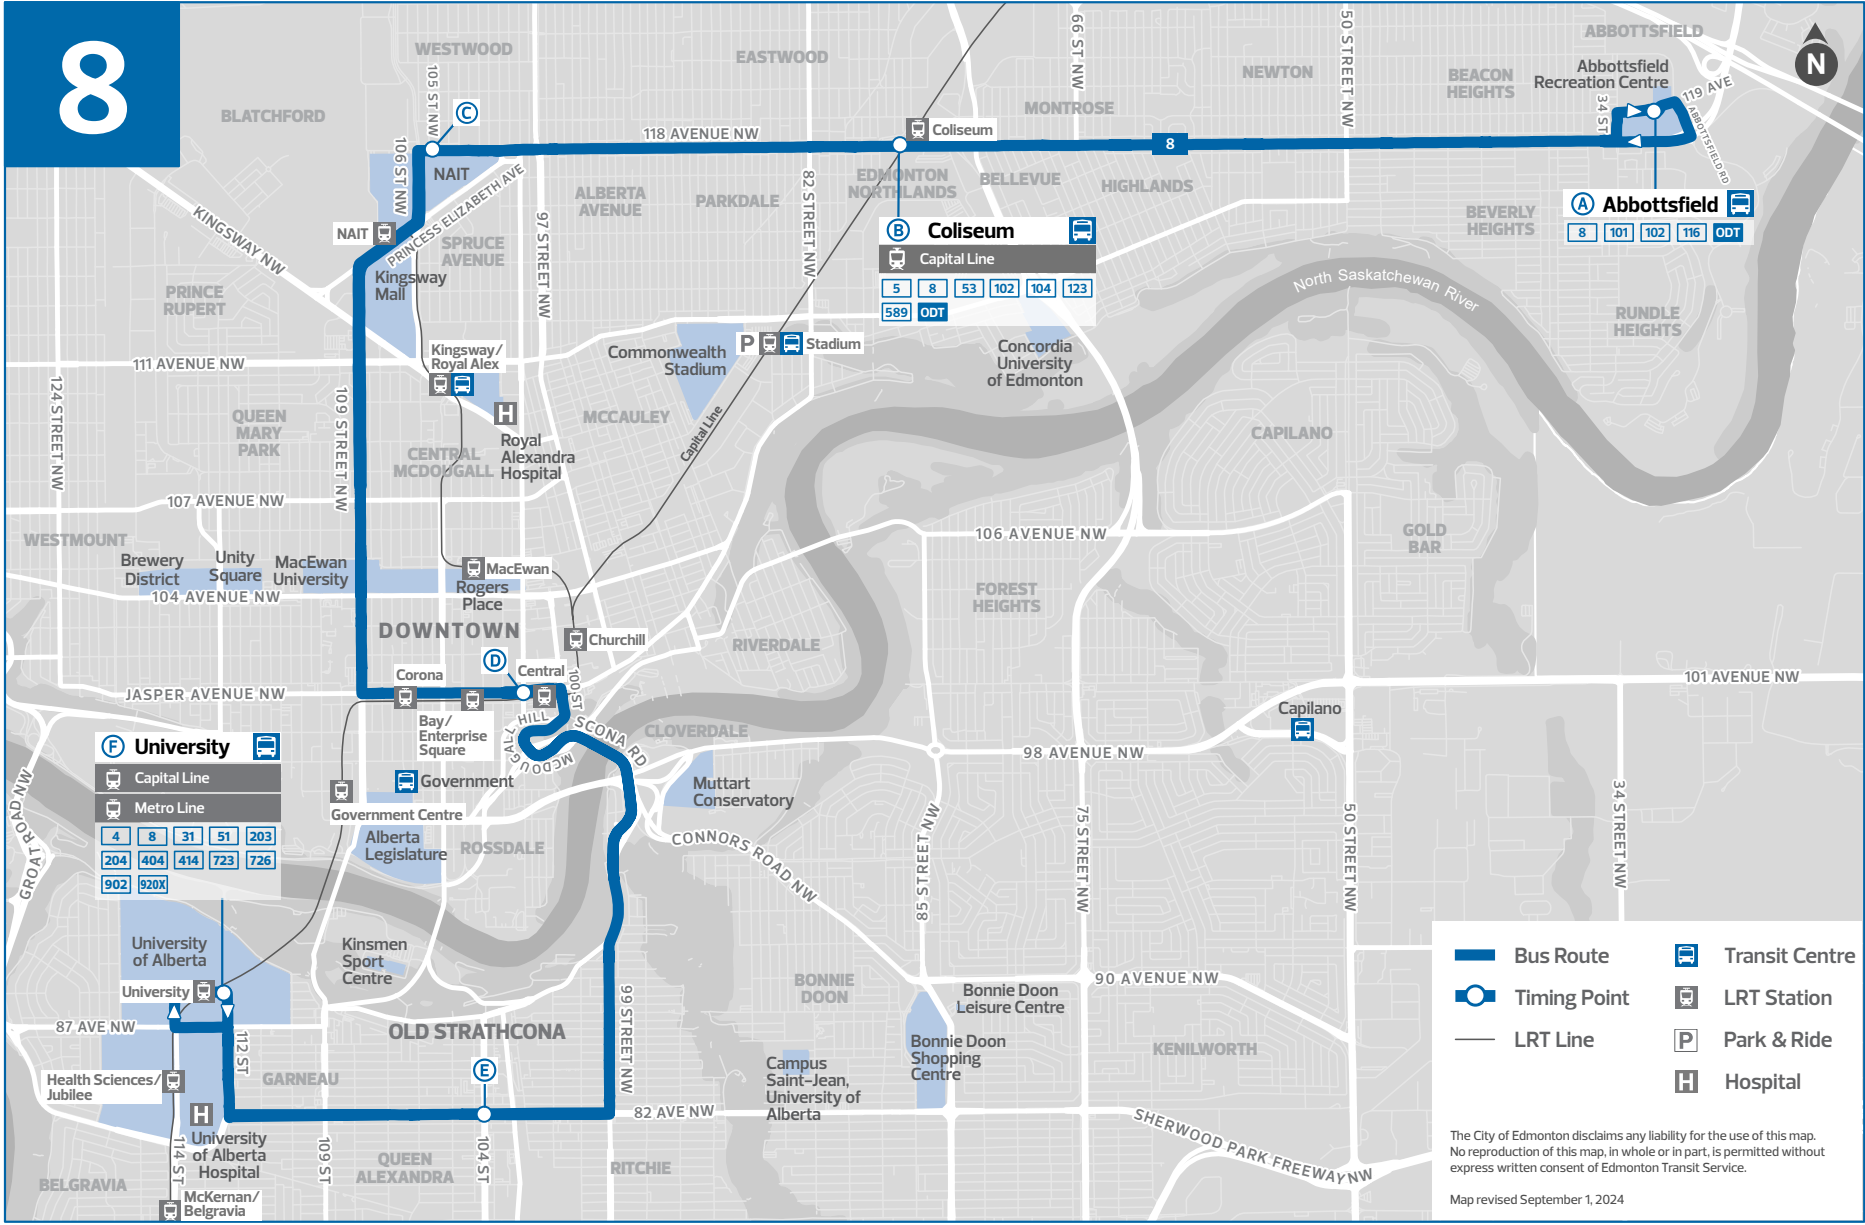

8

Map revised September 1, 2024