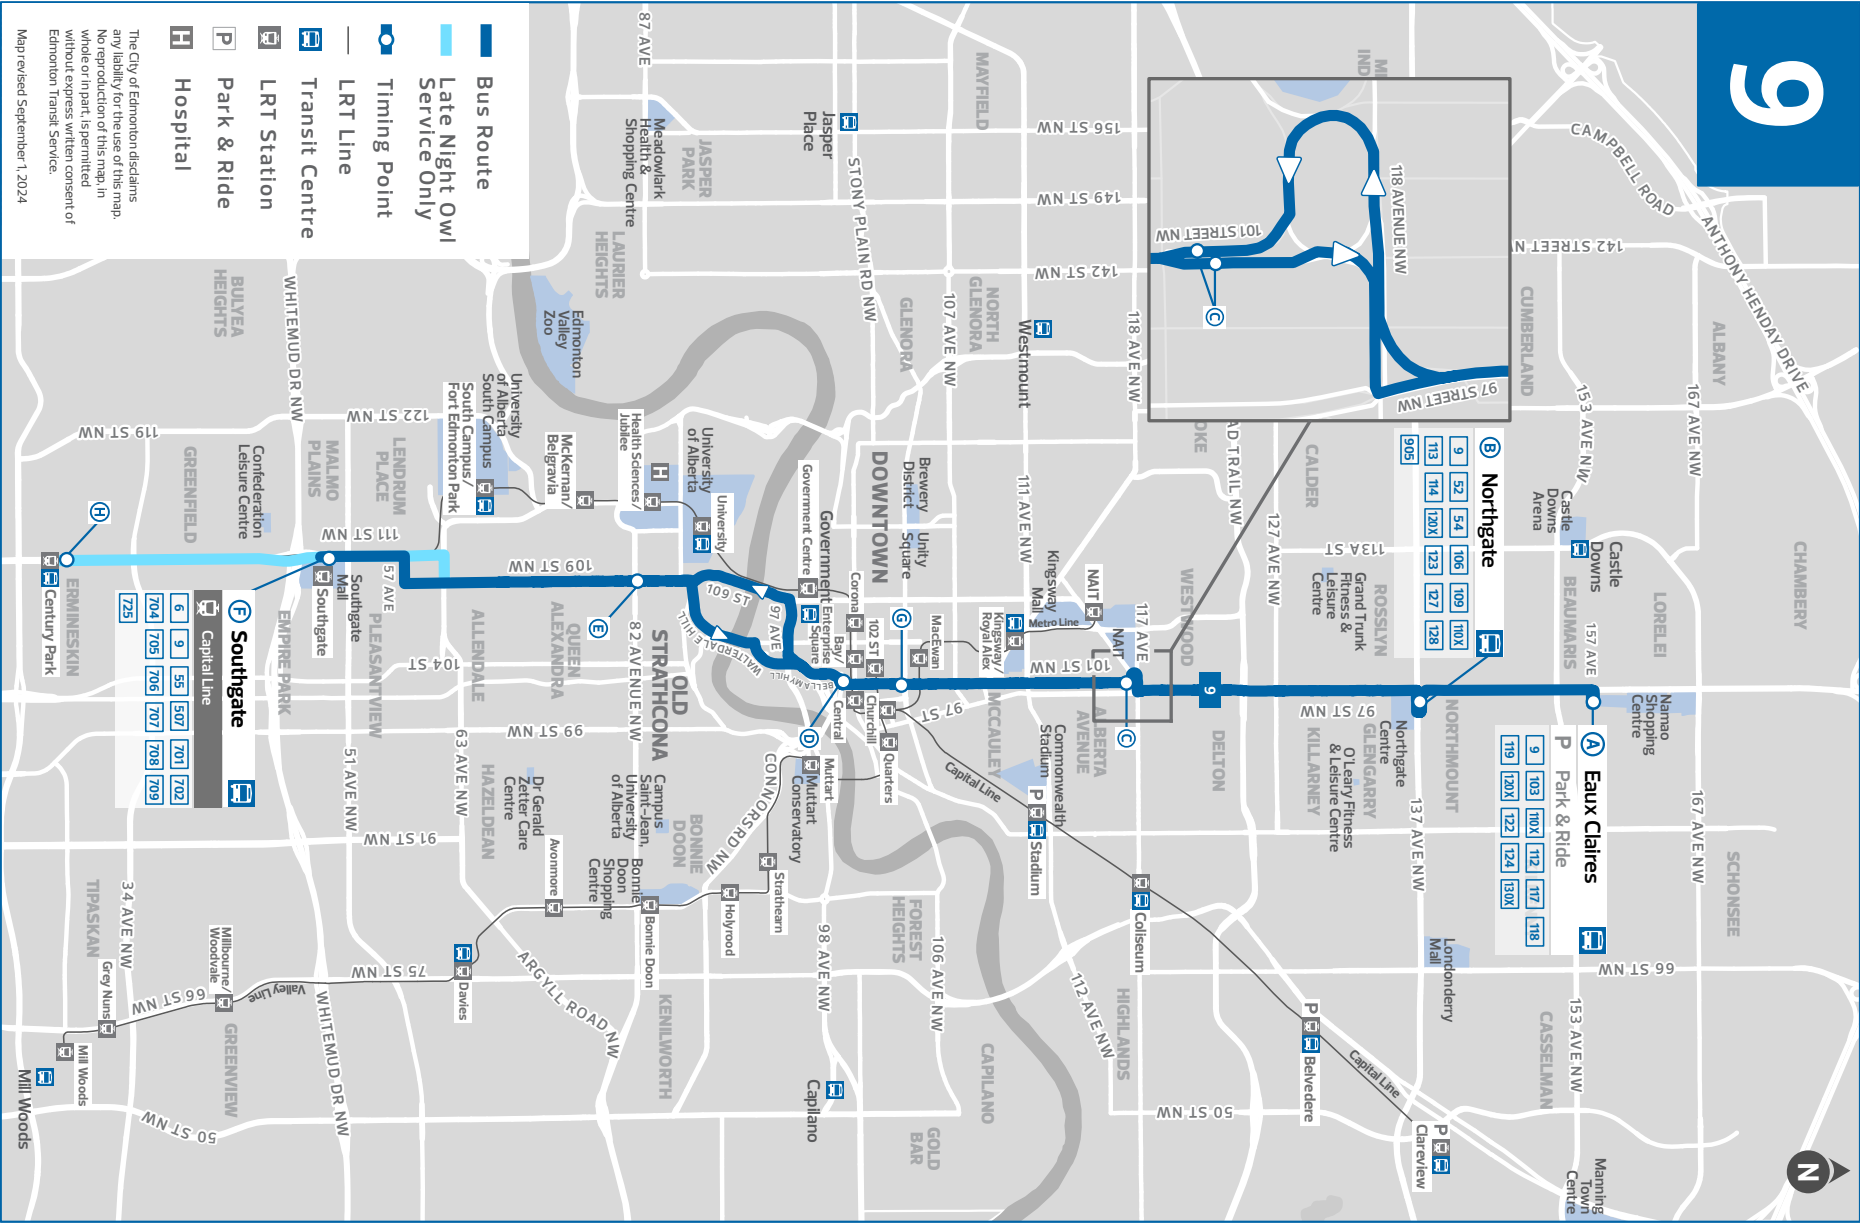

# 9

EAUX CLAIRES  
NORTHGATE  
DOWNTOWN  
SOUTHGATE  
CENTURY PARK

FREQUENT SERVICE

Revised: September 1, 2024

Edmonton  
Transit  
Service

Edmonton

### Eaux Claires

- 9
- 103
- 103X
- 112
- 117
- 118
- 119
- 120X
- 122
- 124
- 130X

- Bus Route
- Late Night Owl Service Only
- Timing Point
- LRT Line
- Transit Centre
- LRT Station
- Park & Ride
- Hospital