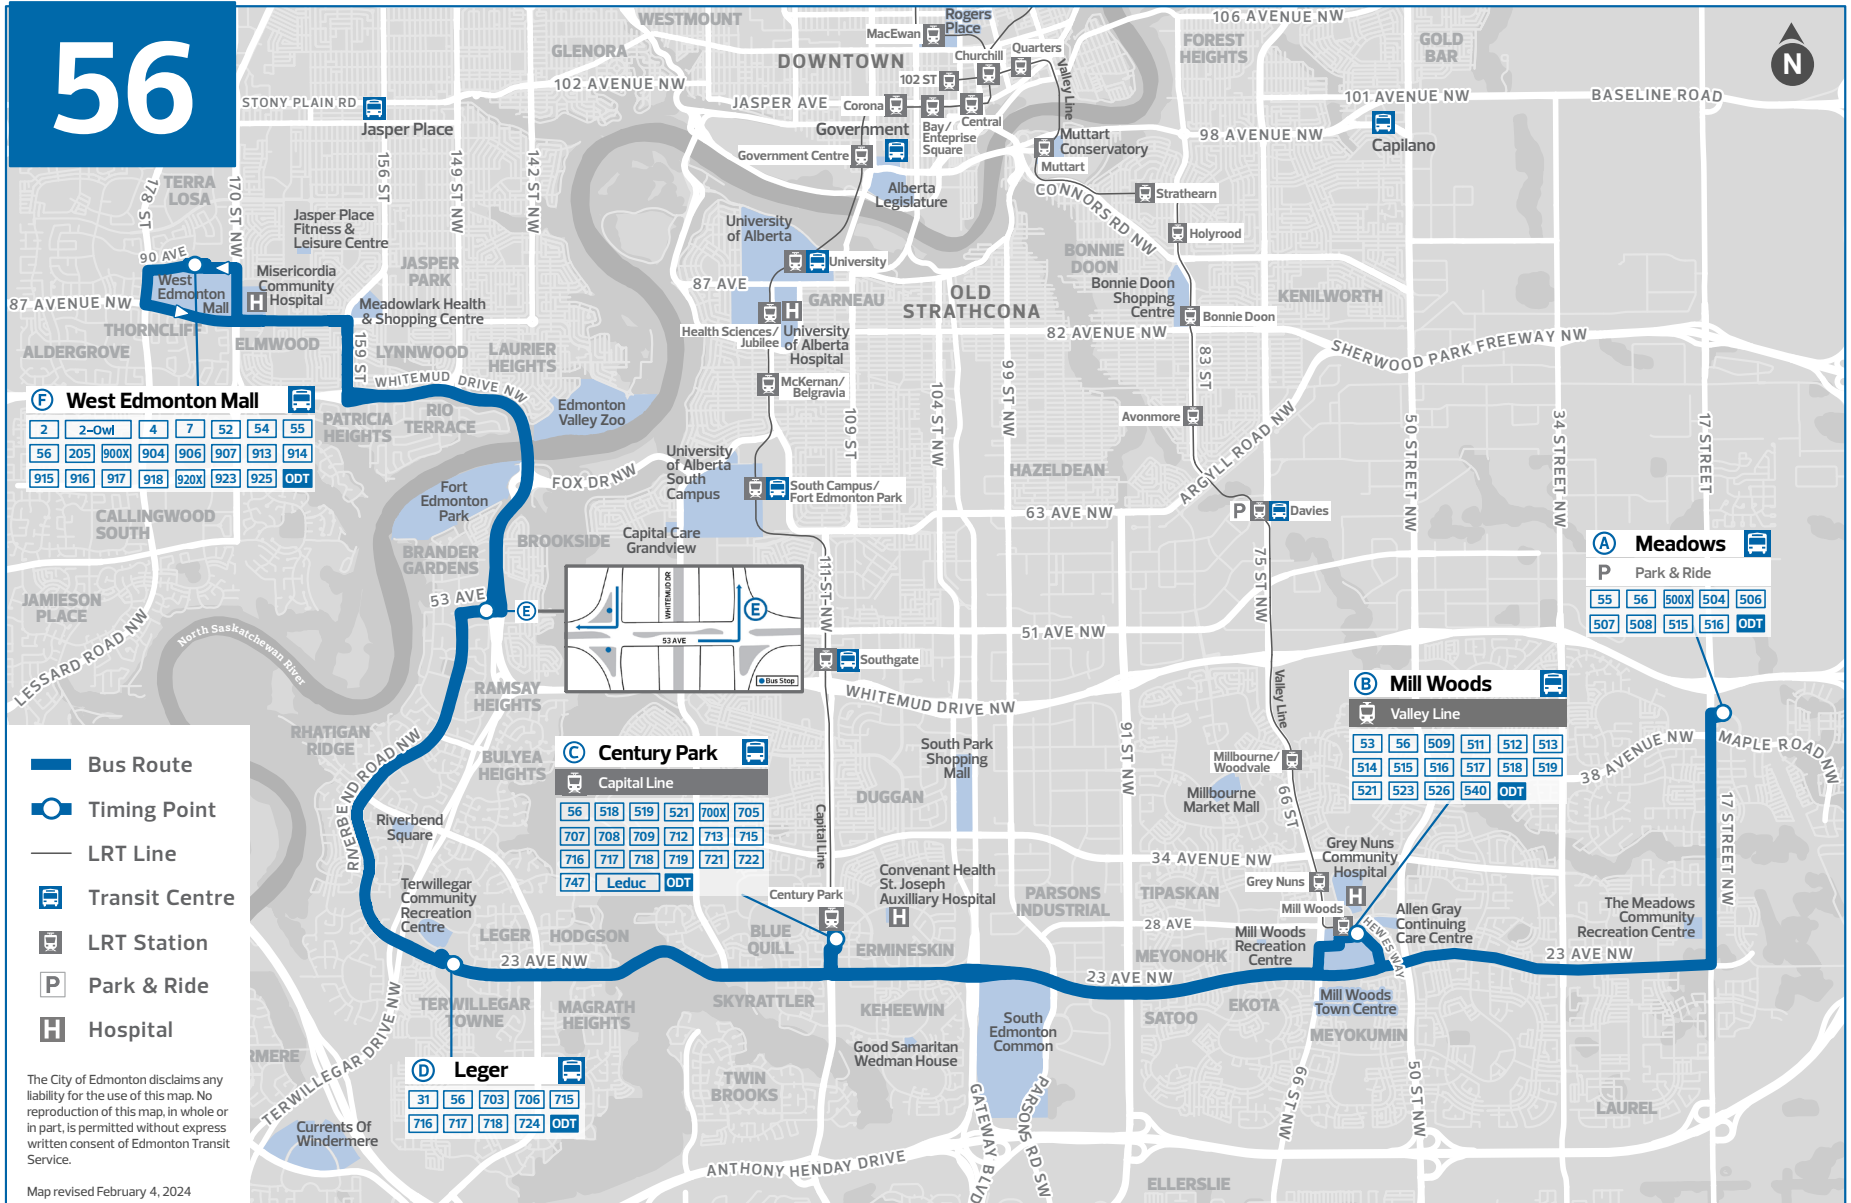

56

F West Edmonton Mall

2	2-Owl	4	7	52	54	55
56	205	900X	904	906	907	913
914	915	916	917	918	920X	923
925	ODT					

C Century Park

Capital Line

56	518	519	521	700X	705
707	708	709	712	713	715
716	717	718	719	721	722
747	Leduc	ODT			

B Mill Woods

Valley Line

53	56	509	511	512	513
514	515	516	517	518	519
521	523	526	540	ODT	

A Meadows

Park & Ride

55	56	500X	504	506
507	508	515	516	ODT

D Leger

31	56	703	706	715
716	717	718	724	ODT

- Bus Route
- Timing Point
- LRT Line
- Transit Centre
- LRT Station
- Park & Ride
- Hospital

Map revised February 4, 2024