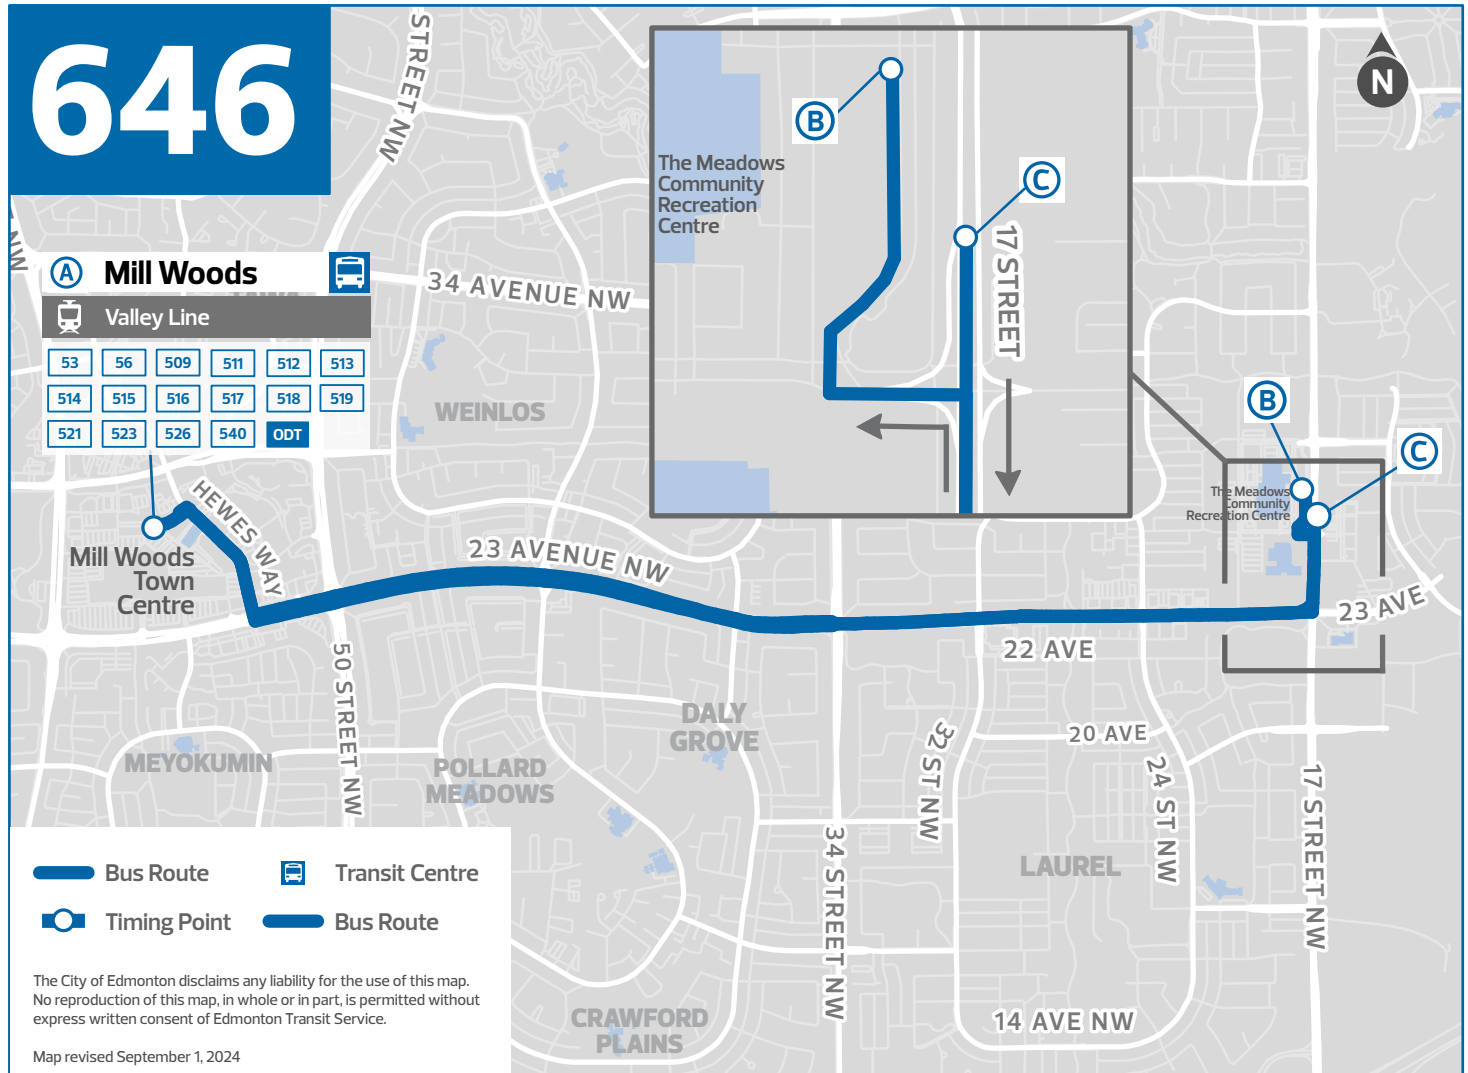

646

MONDAY TO
FRIDAY

MILL WOODS
TO MEADOWS

| Mill Woods TC | Meadows Rec Centre | |
|---------------|--------------------|---|
| (A) | (B) | |
| 8:33 | 8:45 | |
| 10:03 | 10:15 | F |

TIMING POINTS

646

MONDAY TO
FRIDAY

MEADOWS TO
MILL WOODS

| 17 St & 25 Ave | 17 St & 25 Ave | Mill Woods TC |
|----------------|----------------|---------------|
| (C) | (C) | (A) |
| 3:22 | 3:25 | 3:49 |

TIMING POINTS

F indicates trips operating on Fridays only

Bold text indicates p.m. time

TC = Transit Centre