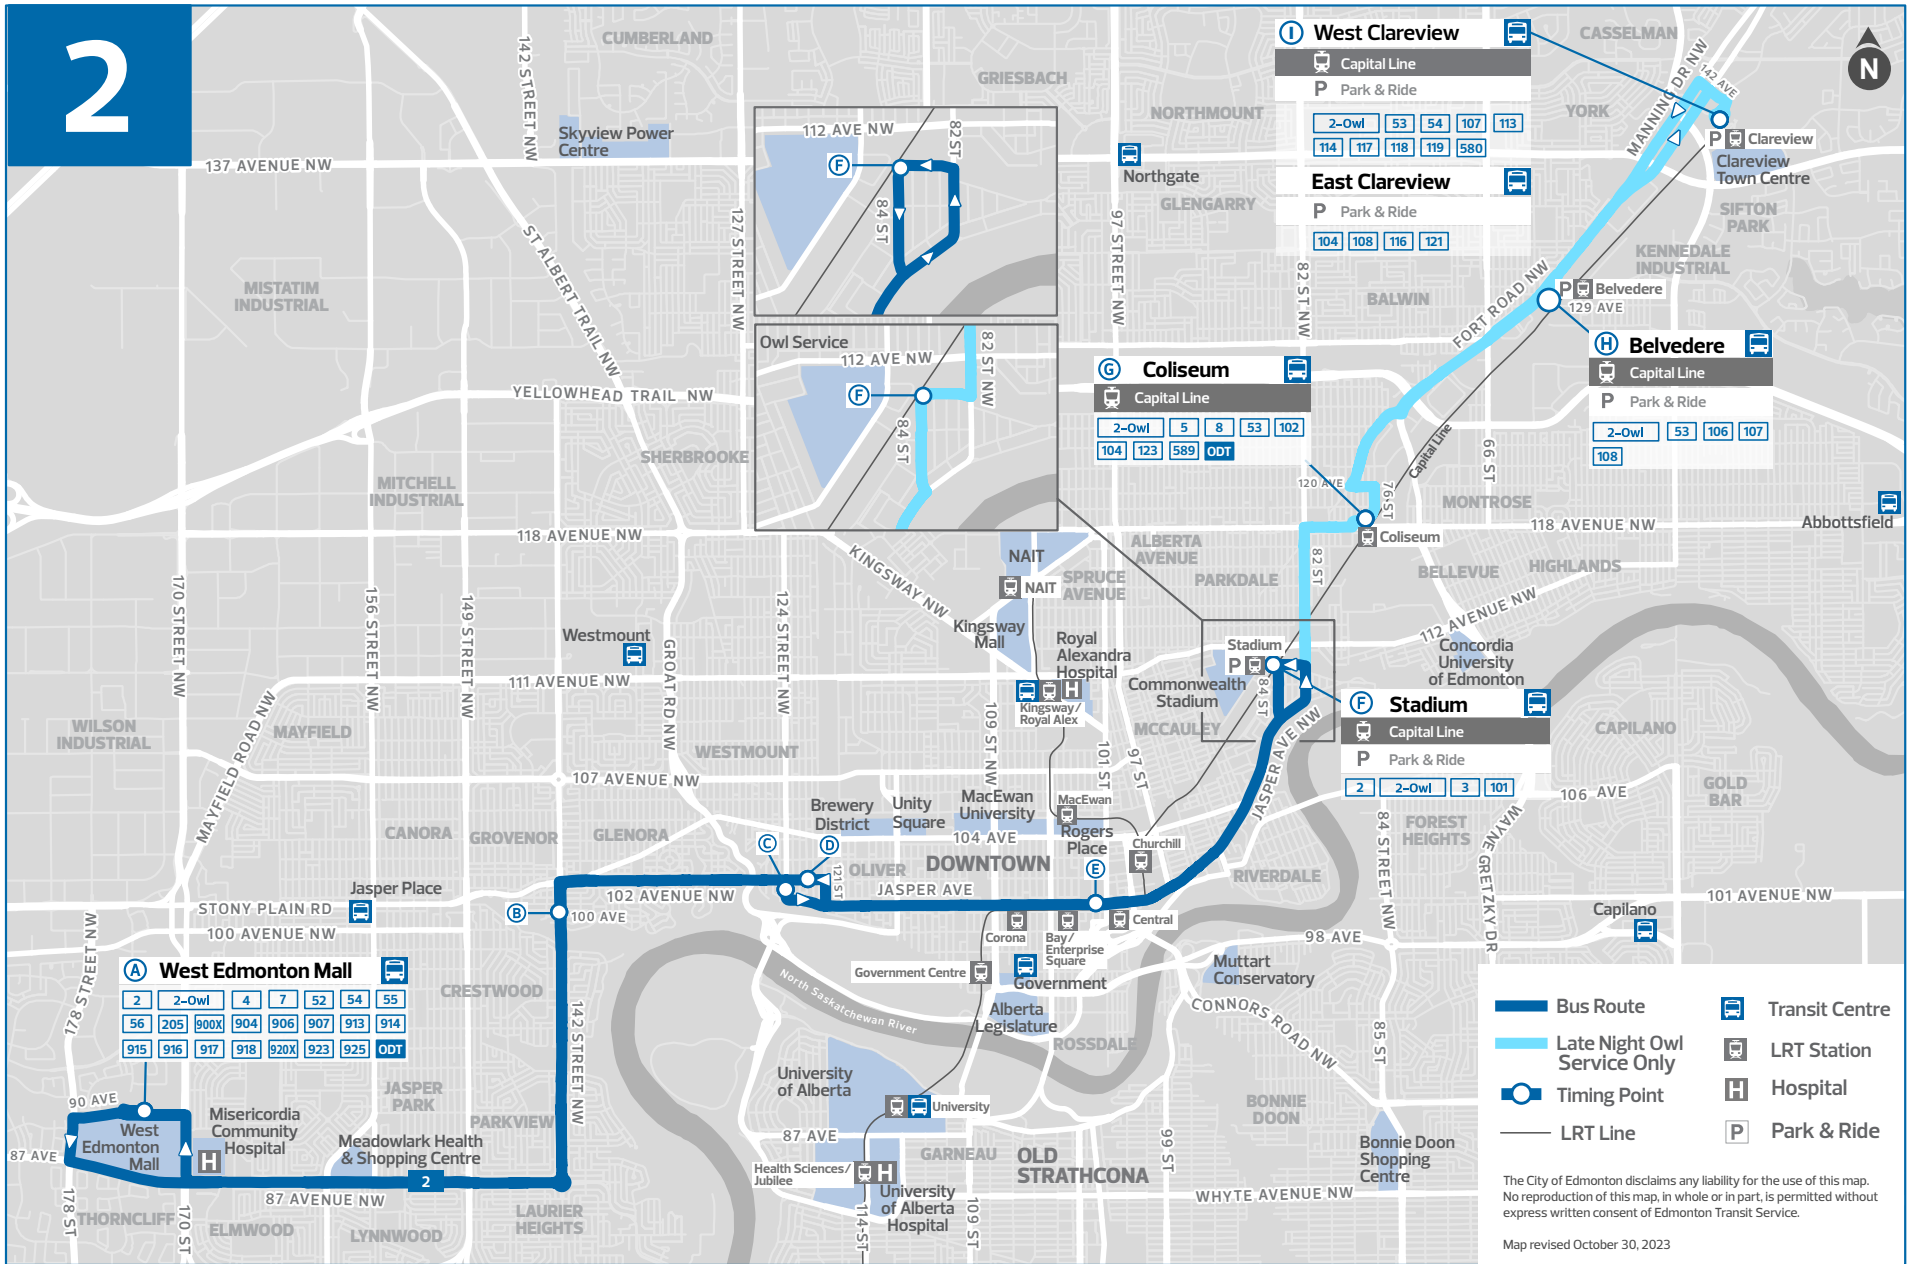

FREQUENT SERVICE

Revised December 3, 2023

Edmonton
Transit
Service

Edmonton

WEST EDMONTON MALL TO STADIUM

WestEdm Mall TC	142 St & 100 Ave	101 St & Jasper Ave	Stadium TC on 111 Ave
A	B	E	F
4:43	4:58	5:12	5:20
4:58	5:13	5:27	5:35
5:13	5:28	5:42	5:50
5:28	5:43	5:57	6:05
5:43	5:58	6:12	6:20
5:58	6:13	6:27	6:36
6:13	6:28	6:45	6:55
6:28	6:47	7:04	7:14
6:38	6:58	7:15	7:25
6:48	7:08	7:25	7:35
6:58	7:18	7:35	7:45
7:08	7:28	7:45	7:55
7:18	7:38	7:55	8:05
7:28	7:48	8:05	8:15
7:38	7:58	8:15	8:25
7:48	8:08	8:25	8:35
7:58	8:18	8:35	8:45
8:08	8:28	8:45	8:55
8:18	8:38	8:55	9:05
8:28	8:48	9:05	9:14
8:40	9:00	9:17	9:26
8:55	9:14	9:31	9:40
9:10	9:28	9:45	9:54
9:25	9:43	10:00	10:09
9:40	9:58	10:15	10:24
9:55	10:13	10:30	10:39
10:10	10:28	10:45	10:54
10:25	10:43	11:00	11:09
10:40	10:58	11:15	11:24
10:55	11:13	11:30	11:39
11:10	11:28	11:45	11:54
11:25	11:43	12:00	12:09
11:40	11:58	12:15	12:24
11:55	12:13	12:30	12:39
12:10	12:28	12:45	12:54
12:25	12:43	1:00	1:09
12:40	12:58	1:15	1:24
12:55	1:13	1:30	1:39
1:10	1:28	1:45	1:54
1:25	1:43	2:00	2:09
1:40	1:58	2:15	2:24
1:55	2:13	2:30	2:39
2:10	2:28	2:45	2:54
2:25	2:43	3:00	3:11
2:37	2:55	3:13	3:24