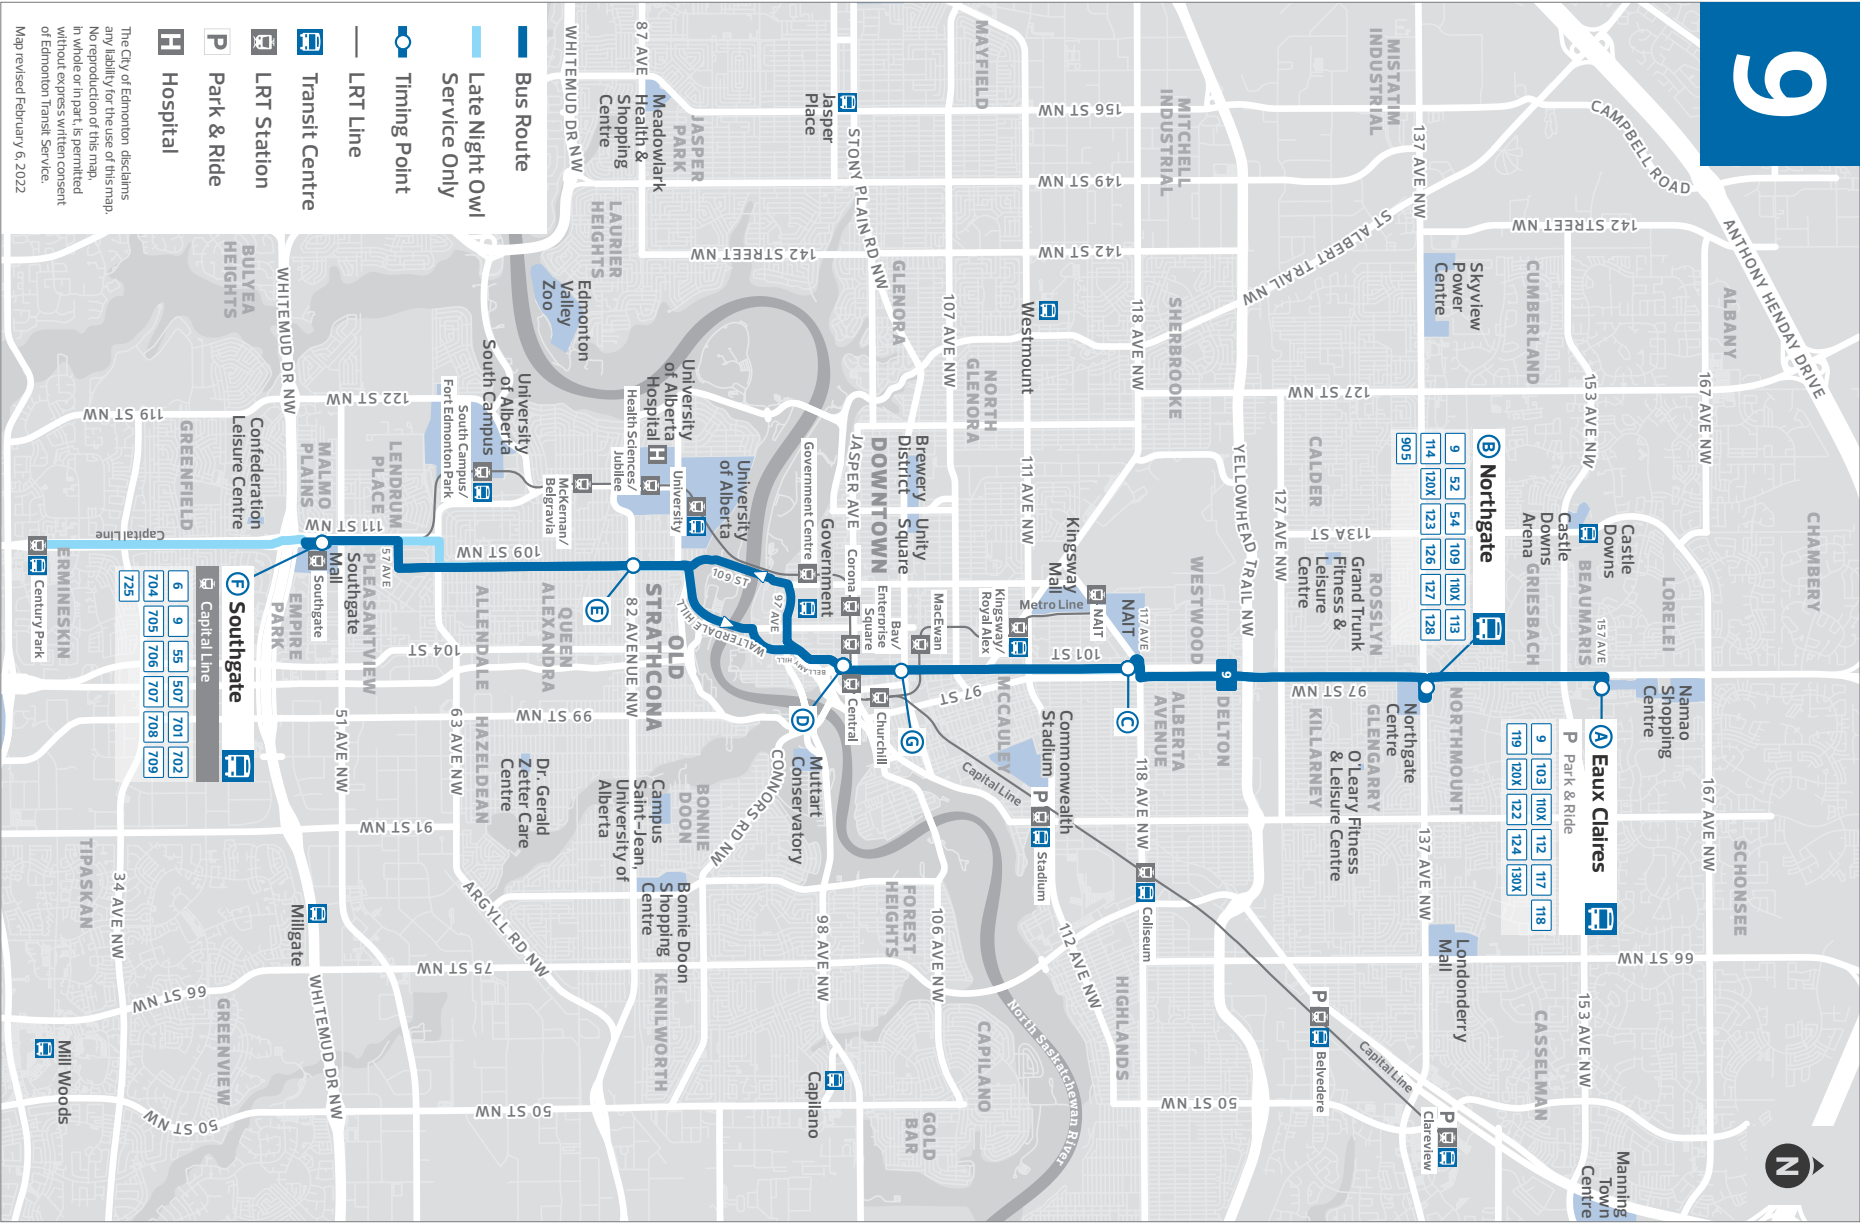

9

Northgate

9	52	54	109	100X	113
114	120X	123	126	127	128
905					

Eaux Claires

9	103	100X	112	117	118
119	120X	122	124	130X	

Southgate

6	9	55	507	701	702
704	705	706	707	708	709
729					

- Bus Route
- Late Night Owl Service Only
- Timing Point
- LRT Line
- Transit Centre
- LRT Station
- Park & Ride
- Hospital