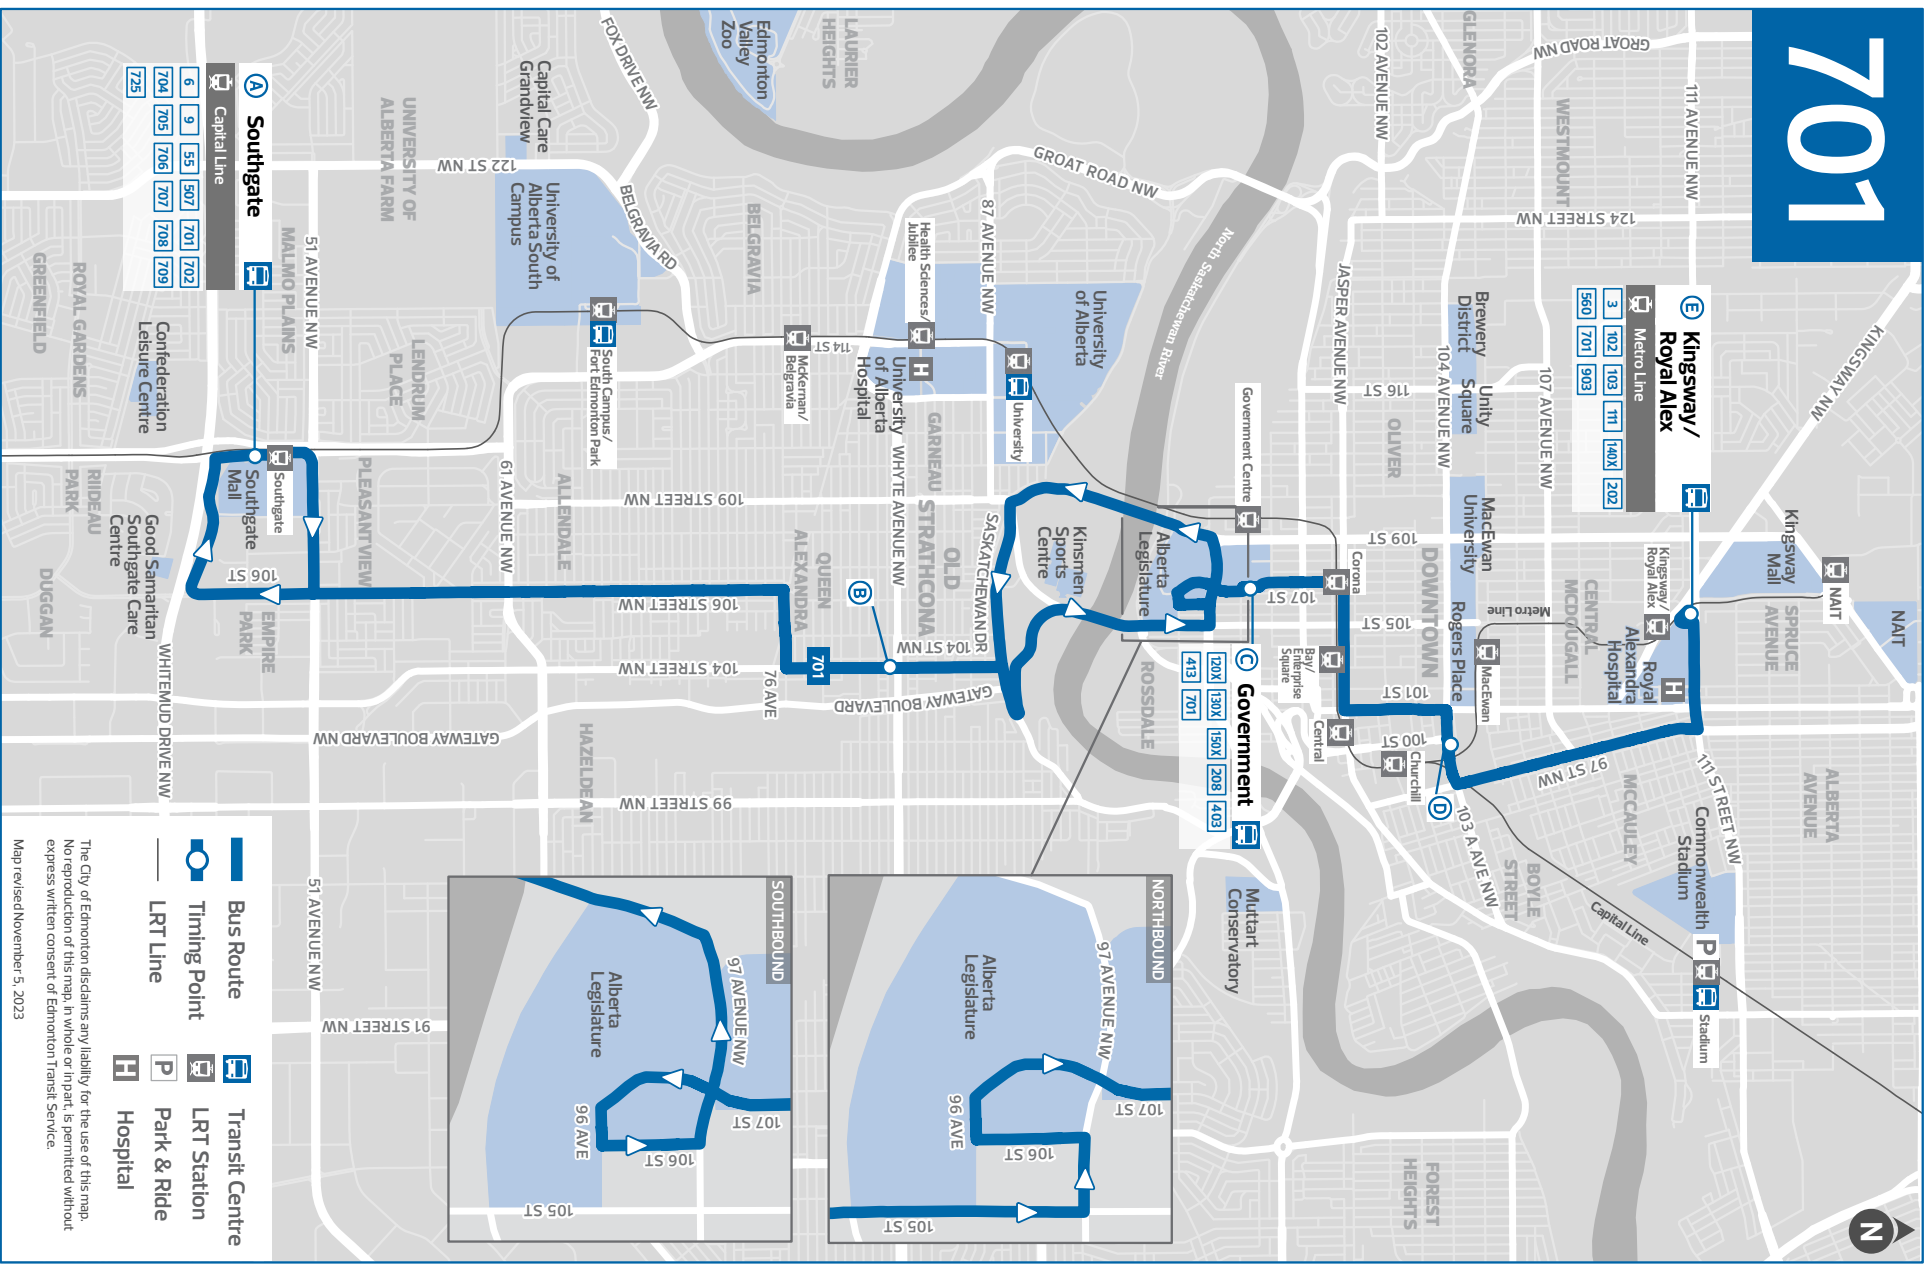

KINGSWAY/
ROYAL
ALEXANDRA
HOSPITAL

Revised: September 3, 2023

Edmonton
Transit
Service

701

The City of Edmonton disclaims any liability for the use of this map. No reproduction of this map, in whole or in part, is permitted without express written consent of Edmonton Transit Service.
Map revised November 5, 2023

701

MONDAY TO FRIDAY

SOUTHGATE TO KINGSWAY/ROYAL ALEX

Southgate TC	Gateway Boulevard & 83 Ave	Government Centre TC	99 St & 103A Ave	Kingsway/Royal Alex TC
A → F → C → D → E				
5:35	5:49	5:57	6:05	6:12
6:05	6:19	6:27	6:36	6:44
6:35	6:53	7:03	7:13	7:21
6:50	7:08	7:18	7:28	7:36
7:05	7:23	7:33	7:43	7:51
7:20	7:38	7:48	7:58	8:06
7:35	7:53	8:03	8:13	8:21
7:50	8:08	8:18	8:28	8:36
8:05	8:23	8:33	8:43	8:51
		8:48	8:58	9:07
8:35	8:53	9:03	9:15	9:24
		9:18	9:30	9:39
9:06	9:24	9:33	9:45	9:54
		9:48	10:00	10:09
9:36	9:54	10:03	10:15	10:24
		10:18	10:30	10:39
10:06	10:24	10:33	10:45	10:54
		10:48	11:00	11:09
10:36	10:54	11:03	11:15	11:24
		11:18	11:30	11:39
11:06	11:24	11:33	11:45	11:54
		11:48	12:00	12:09
11:36	11:54	12:03	12:15	12:24
		12:18	12:30	12:39
12:06	12:24	12:33	12:45	12:54
		12:48	1:00	1:09
12:36	12:54	1:03	1:15	1:24
		1:18	1:30	1:39
1:06	1:24	1:33	1:45	1:54
		1:48	2:00	2:09
1:36	1:54	2:03	2:15	2:24
		2:18	2:30	2:39
2:06	2:24	2:33	2:45	2:54
2:21	2:39	2:48	3:00	3:09
2:36	2:54	3:04	3:15	3:24
2:51	3:10	3:21	3:32	3:41
3:05	3:25	3:36	3:47	3:56
3:21	3:41	3:52	4:03	4:12
3:36	3:56	4:07	4:18	4:27
3:51	4:11	4:22	4:33	4:42
4:05	4:25	4:36	4:47	4:56