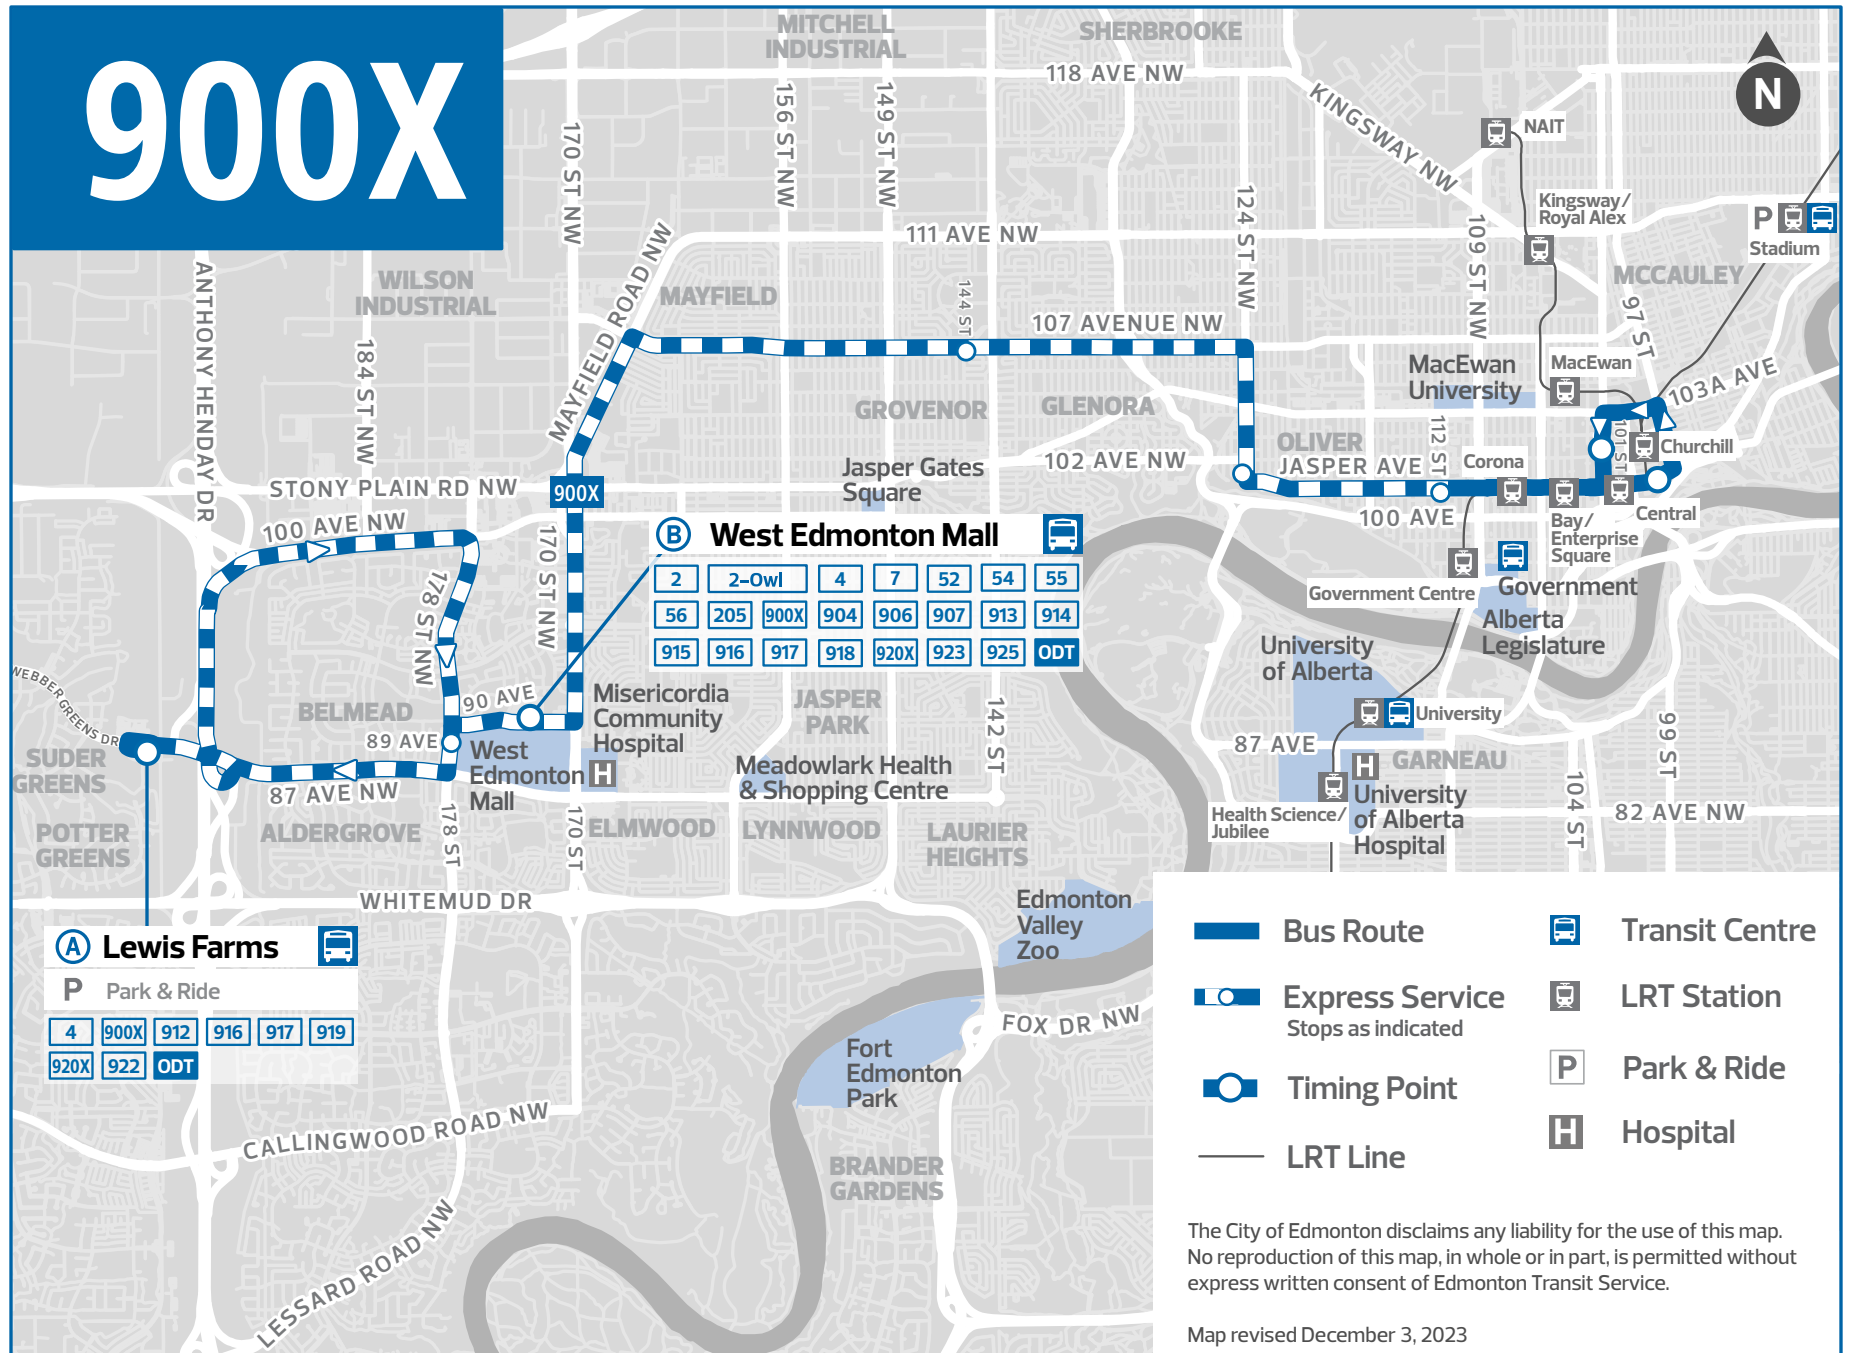

# 900X

LEWIS FARMS  
WEST EDMONTON MALL  
DOWNTOWN

Revised: December 3, 2023

Edmonton  
Transit  
Service

# 900X

**(A) Lewis Farms**

**P** Park & Ride

4	900X	912	916	917	919
920X	922	ODT			

**(B) West Edmonton Mall**

2	2-Owl	4	7	52	54	55
56	205	900X	904	906	907	913
915	916	917	918	920X	923	925
						ODT

- Bus Route
- Express Service  
Stops as indicated
- Timing Point
- LRT Line
- Transit Centre
- LRT Station
- Park & Ride
- Hospital

## MONDAY TO FRIDAY

DOWNTOWN TO LEWIS FARMS			DOWNTOWN TO LEWIS FARMS		
Thornton Ct & Jasper Ave	WestEdm Mall TC	Lewis Farms TC	Thornton Ct & Jasper Ave	WestEdm Mall TC	Lewis Farms TC
6:15	6:50	6:59	3:59	4:43	4:56
6:30	7:05	7:14	4:07	4:51	5:04
6:47	7:22	7:31	4:14	4:58	5:11
7:05	7:40	7:49	4:22	5:06	5:19
7:23	7:58	8:07	4:29	5:13	5:26
7:38	8:13	8:22	4:37	5:21	5:34
7:53	8:28	8:37	4:44	5:28	5:41
8:08	8:43	8:52	4:52	5:36	5:49
8:23	8:58	9:07	4:59	5:43	5:56
8:38	9:13	9:22	5:07	5:51	6:04
8:53	9:28	9:37	5:14	5:58	6:11
9:06	9:41	9:50	5:22	6:06	6:19
9:19	9:54	10:03	5:29	6:13	6:26
9:32	10:07	10:16	5:37	6:21	6:32
9:47	10:22	10:31	5:53	6:36	6:44
10:02	10:37	10:46	6:08	6:48	6:56
10:17	10:52	11:01	6:23	6:59	7:07
10:32	11:07	11:16	6:38	7:13	7:21
10:47	11:22	11:31	6:56	7:31	7:39
11:02	11:37	11:46	7:14	7:49	7:57
11:17	11:52	12:01	7:34	8:09	8:17
11:32	12:07	12:16	7:54	8:29	8:37
11:47	12:22	12:31	8:14	8:49	8:57
12:02	12:37	12:46	8:34	9:09	9:17
12:17	12:52	1:01	8:54	9:29	9:37
12:32	1:07	1:16	9:14	9:49	9:57
12:47	1:22	1:31	9:34	10:09	10:17
1:02	1:37	1:46	9:54	10:29	10:37
1:17	1:52	2:01			
1:32	2:07	2:16			
1:47	2:22	2:31			
2:02	2:37	2:46			
2:17	2:52	3:01			
2:32	3:09	3:22			
2:47	3:28	3:41			
3:02	3:46	3:59			
3:14	3:58	4:11			
3:22	4:06	4:19			
3:29	4:13	4:26			
3:37	4:21	4:34			
3:44	4:28	4:41			
3:52	4:36	4:49			