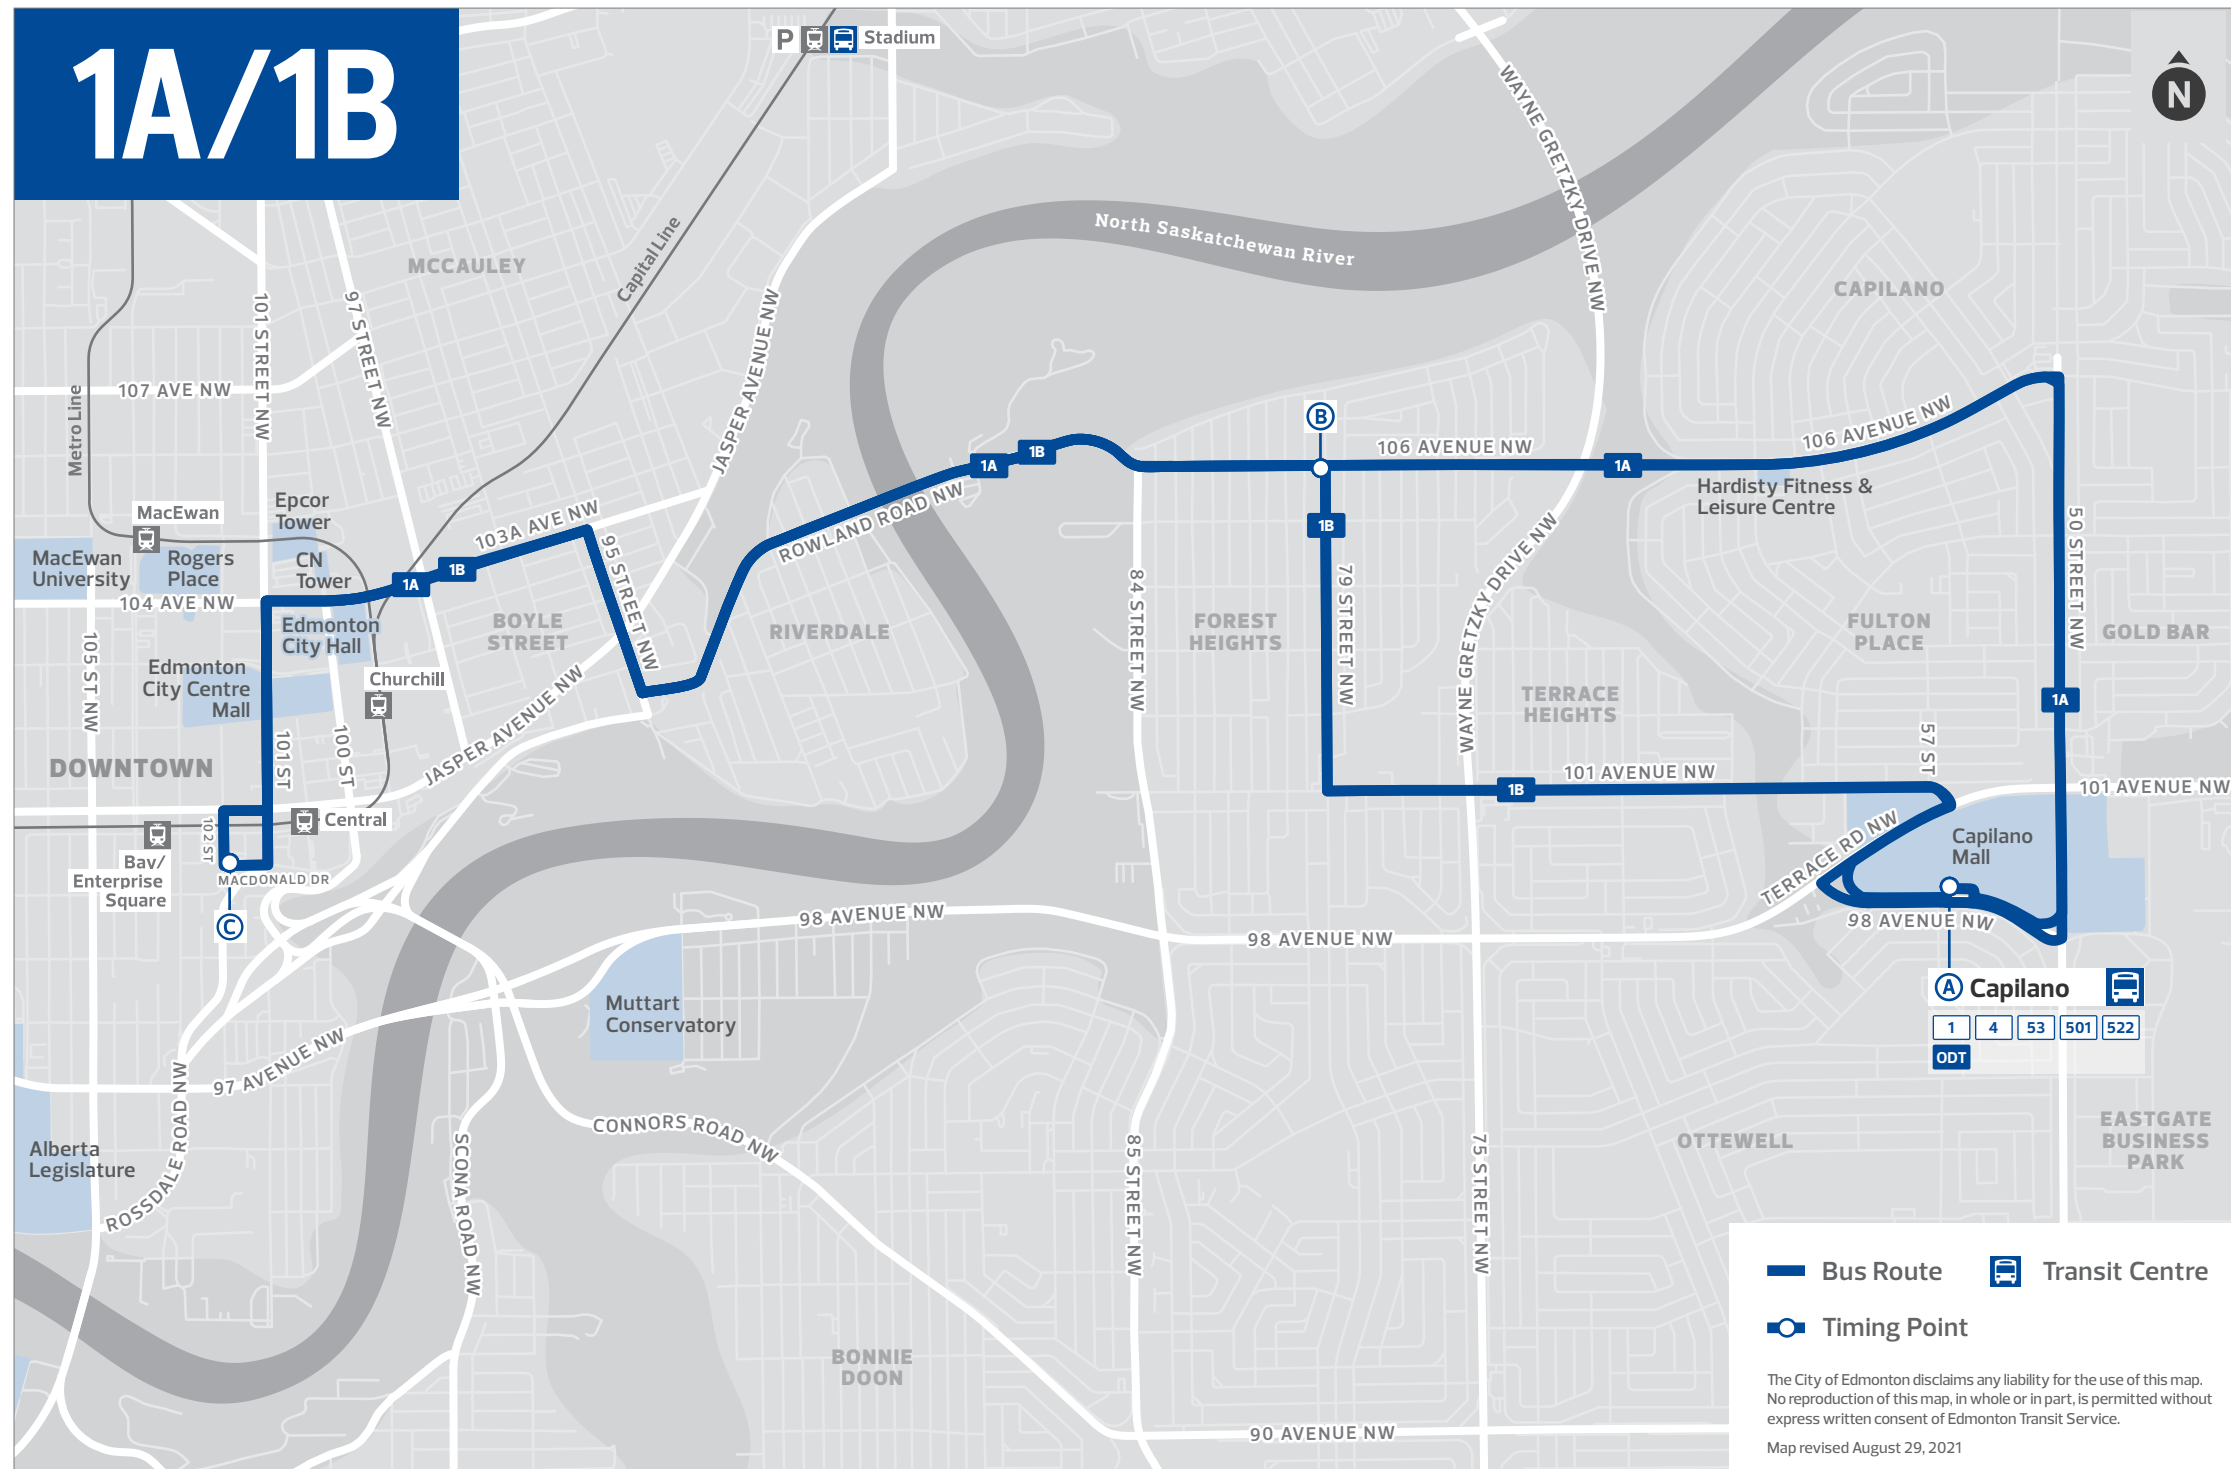

102 St & MacDonald Dr	79 St & 106 Ave	79 St & 106 Ave	Capilano TC	Direction/ Via
C	B	B	A	
5:25	5:37		5:45	1A 106
5:40		5:52	6:00	1B 101
5:55	6:07		6:15	1A 106
6:10		6:22	6:30	1B 101
6:25	6:37		6:45	1A 106
6:40		6:52	7:00	1B 101
7:00	7:12		7:20	1A 106
7:20		7:32	7:40	1B 101
7:40	7:52		8:00	1A 106
8:00		8:12	8:20	1B 101
8:20	8:32		8:40	1A 106
8:40		8:52	9:00	1B 101
9:00	9:12		9:20	1A 106
9:20		9:32	9:40	1B 101
9:40	9:52		10:00	1A 106
10:00		10:12	10:20	1B 101
10:20	10:32		10:40	1A 106
10:40		10:52	11:00	1B 101
11:00	11:12		11:20	1A 106
11:20		11:32	11:40	1B 101
11:40	11:52		12:00	1A 106

CONTINUED ON NEXT PANEL

Subject to change without notice

1A/1B

ETS Real-Time

Track your bus anywhere anytime from your phone or computer using these recommended real-time tools: edmonton.ca/RealTime, Google Maps, third-party Transit app

ETS Text & Ride

Text the bus stop number to 31100 or bus stop # [space] bus route # to receive your bus schedule by text message.

ETS BusLink

Call 780-496-1600 for information about when the next bus or LRT is scheduled to arrive.

Customer Service 311

For assistance with transit-related questions, call 311 to speak with an agent (7a.m. to 7p.m., 7 days/week. Closed on statutory holidays) or submit a request for assistance at edmonton.ca/311. If calling from outside Edmonton, dial 780-442-5311.

Transit Watch 780-442-4900

Report unsafe behaviour and suspicious activity or packages to uniformed ETS staff, or call Transit Watch at 780-442-4900. You can also discreetly send a text message to 780-442-4900 and a Transit Watch staff member will respond. They may also dispatch appropriate security staff, if needed.

TTY Service

Call 780-944-5555 for people with decreased hearing and/or speech abilities.

On Demand Transit

On Demand Transit (ODT) connects 37 neighbourhoods and 16 large seniors' residences to Edmonton's regular bus and LRT service. During the two-year pilot period, there is no fare payment collected when you board On Demand Transit shuttles. Instead, you pay your regular fare when you transfer to a regular bus or LRT.

To book your ride:

- + Download the Edmonton On Demand Transit app
- + Visit edmonton.ca/OnDemandTransit
- + Call 780-496-2400

For more information, visit edmonton.ca/OnDemandTransit

INFORMATION

1

CAPILANO DOWNTOWN

FREQUENT SERVICE Revised: August 29, 2021

Edmonton Transit Service