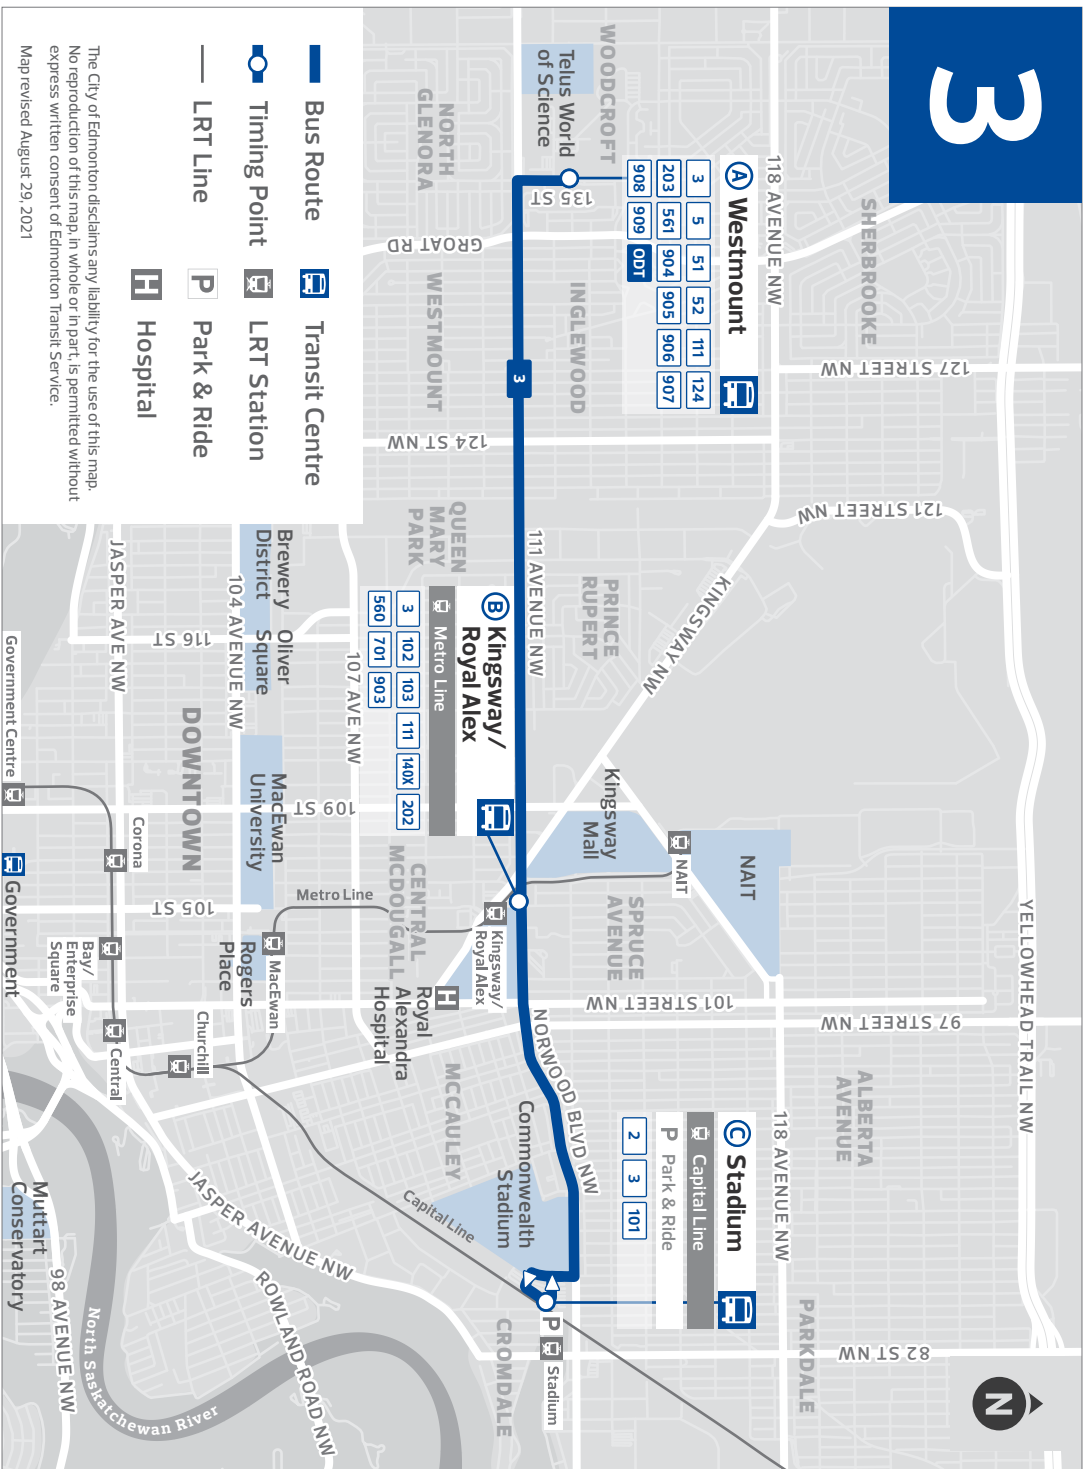

Text the bus stop number to 31100 or bus stop # [space] bus route # to receive your bus schedule by text message.

ETS BusLink

Call 780-496-1600 for information about when the next bus or LRT is scheduled to arrive.

Customer Service 311

For assistance with transit-related questions, call 311 to speak with an agent (7a.m. to 7p.m., 7 days/week. Closed on statutory holidays) or submit a request for assistance at edmonton.ca/311. If calling from outside Edmonton, dial 780-442-5311.

Transit Watch 780-442-4900

Report unsafe behaviour and suspicious activity or packages to uniformed ETS staff, or call Transit Watch at 780-442-4900. You can also discreetly send a text message to 780-442-4900 and a Transit Watch staff member will respond. They may also dispatch appropriate security staff, if needed.

TTY Service

Call 780-944-5555 for people with decreased hearing and/or speech abilities.

On Demand Transit

On Demand Transit (ODT) connects 37 neighbourhoods and 16 large seniors' residences to Edmonton's regular bus and LRT service. During the two-year pilot period, there is no fare payment collected when you board On Demand Transit shuttles. Instead, you pay your regular fare when you transfer to a regular bus or LRT.

To book your ride:

- + Download the Edmonton On Demand Transit app
- + Visit edmonton.ca/OnDemandTransit
- + Call 780-496-2400

For more information, visit edmonton.ca/OnDemandTransit

The City of Edmonton disclaims any liability for the use of this map. No reproduction of this map, in whole or in part, is permitted without express written consent of Edmonton Transit Service.
Map revised August 29, 2021